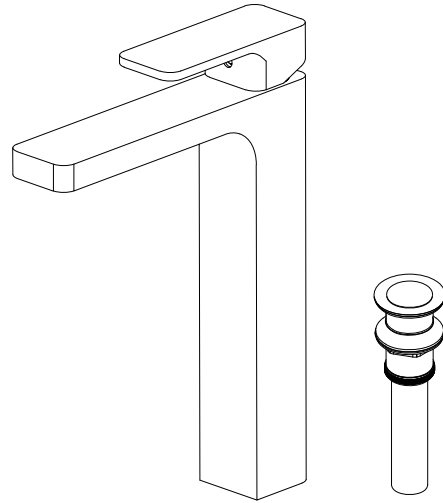

Model: **C-KBF1018-KPW101**

**Blaze-T** -Vessel Sink Bathroom Faucet with Pop-up drain

### Faucet Features

- Solid lead-free brass construction
- Spain Citec ceramic cartridge
- Swiss Neoperl aerator
- Single lever handle design
- Included 27" length 3/8" Waterlines
- Limited lifetime warranty

### Pop-up drain Features

- Solid brass material construction
- Smooth push-button operation with over 50,000 times test
- Designed for sinks without over-low hole
- Superior finishes resist corrosion and rust
- Quick drainage ensures water flow down quickly during washing