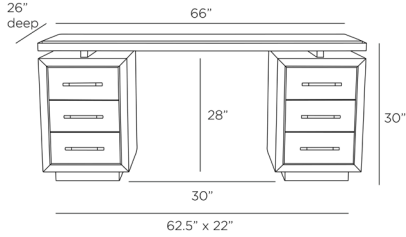

ARTERIOS

WIXOM DESK

FKI03
H: 30 IN, W: 66 IN, D: 26 IN
Ebony
Contract Suitable As Is

Our Deco-inspired Wixom desk is lavished with rich detail. Created in ebony oak, the striking executive desk is designed with a cantilevered desktop that floats atop two sets of deep drawers, which are framed with antique brass inlays. Linear antique brass hardware is wrapped in graphite leather for added flourish. Gray suede lines the six storage drawers. Finish will vary. Assembly required.

APPEARANCE

Pull Description	Antique Brass, Graphite Leather
Material	Brass, Leather, Suede, Wood
Material Type	Oak
Finish	Antique Brass, Graphite, Gray
Finish Will Vary	true
Top Coat/Sealant	false
Drawer Count	6
Pull	1" x 8" x 2"

DIMENSIONS

Foot Print	W: 62.5 IN, D: 22 IN
Drawer Exterior	H: 6.5, W: 14.5
Drawer Interior	H: 4.5 IN, W: 13 IN, D: 16.5 IN
Table Top	H: 2 IN, W: 65 IN, D: 25 IN
Clearance	28"
Diagonal Dimension	39.5 IN

SHIPPING

Shipping Requirements	TruckShip
Product Weight	238 LBS
Gross Weight 1	364.32 LBS
Shipping Box 1	H: 72.84 IN, L: 33.07 IN, W: 40.16 IN

ADDITIONAL INFO

Features	Assembly Required
Leg Or Foot Application	Felt