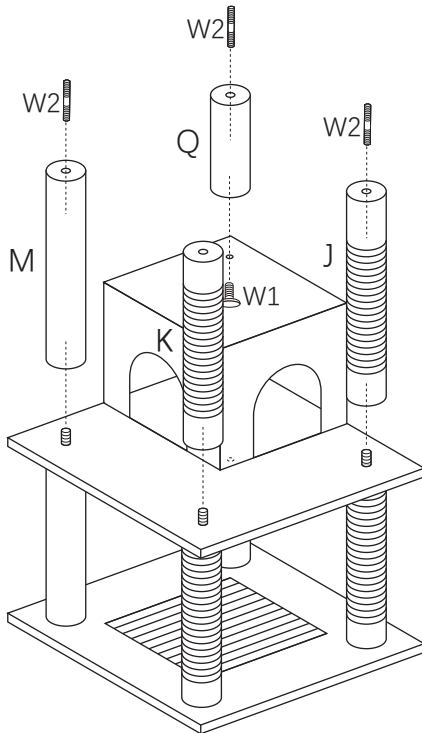

Parts list

W1 : 8x35mm(26pcs)

W2 : 8x80mm(7pcs)

W3: 6x15mm(4pcs)

W4 : 120°(2pcs)

5mm(1pc)

N1(1pc)

N2(1pc)

H (2pcs)

I 350*53.5mm(2pcs)

J 480*53.5mm(1pc)

K 400*53.5mm(1pc)

L 350*53.5mm(2pcs)

M 400*53.5(1pc)

N 350*53.5mm(2pcs)

O 300*53.5mm(1pc)

P 230*53.5mm(2pcs)

Q 220*53.5(1pc)

R 245*25mm(8pcs)

S

3pcs

1pc

Replaceable Dangle Toy

1

2

3

4

5

6

7

8

9