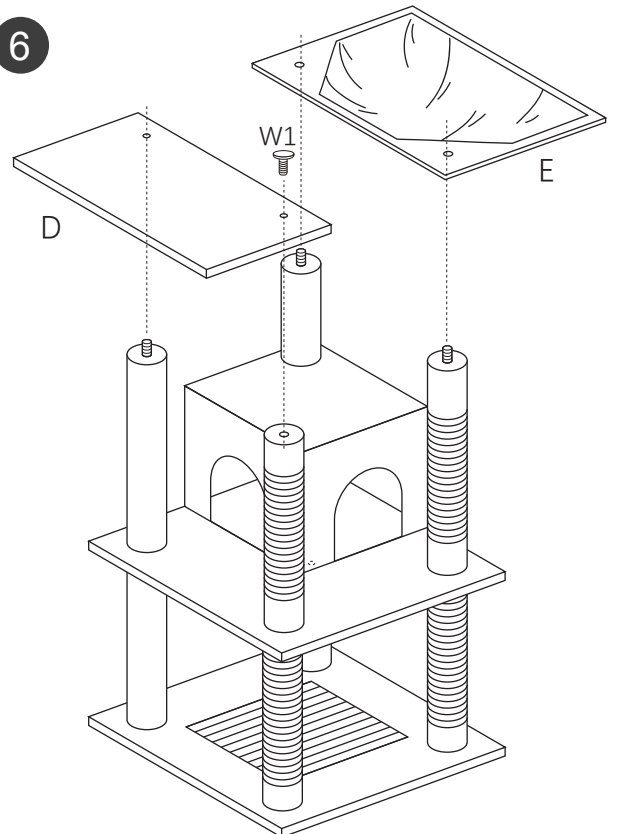

Parts list

W1 : 8x35mm(26pcs)

W2 : 8x80mm(7pcs)

W3: 6x15mm(4pcs)

W4 : 120°(2pcs)

5mm(1pc)

N1(1pc)

N2(1pc)

H (2pcs)

I 350*53.5mm(2pcs)

J 480*53.5mm(1pc)

K 400*53.5mm(1pc)

L 350*53.5mm(2pcs)

M 400*53.5(1pc)

N 350*53.5mm(2pcs)

O 300*53.5mm(1pc)

P 230*53.5mm(2pcs)

Q 220*53.5(1pc)

R 245*25mm(8pcs)

S

3pcs

1pc

Replaceable Dangle Toy

1

2

3

4

5

6

7

8

9