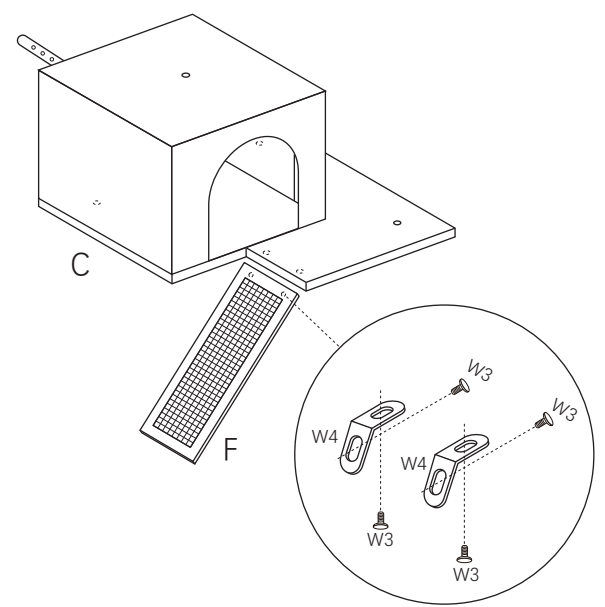

Parts list

W1 : 8x35mm(26pcs)

W2 : 8x80mm(7pcs)

W3: 6x15mm(4pcs)

W4 : 120°(2pcs)

5mm(1pc)

N1(1pc)

N2(1pc)

H (2pcs)

I 350*53.5mm(2pcs)

J 480*53.5mm(1pc)

K 400*53.5mm(1pc)

L 350*53.5mm(2pcs)

M 400*53.5(1pc)

N 350*53.5mm(2pcs)

O 300*53.5mm(1pc)

P 230*53.5mm(2pcs)

Q 220*53.5(1pc)

R 245*25mm(8pcs)

S

3pcs

1pc

Replaceable Dangle Toy

1

2

3

4

5

6

7

8

9