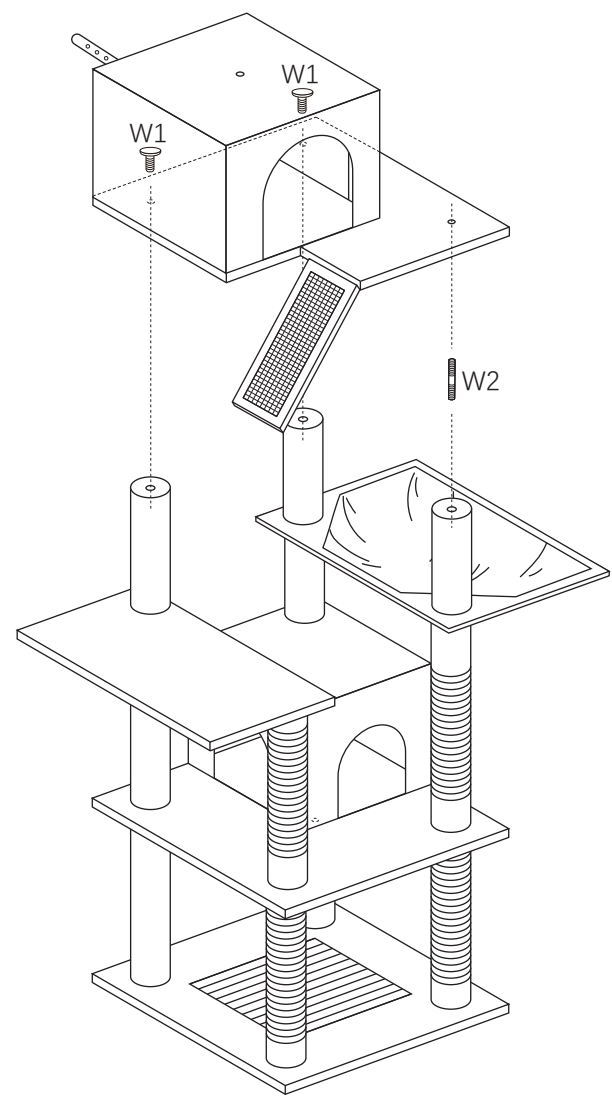

Parts list

W1 : 8x35mm(26pcs)

W2 : 8x80mm(7pcs)

W3: 6x15mm(4pcs)

W4 : 120°(2pcs)

5mm(1pc)

N1(1pc)

N2(1pc)

H (2pcs)

I 350*53.5mm(2pcs)

J 480*53.5mm(1pc)

K 400*53.5mm(1pc)

L 350*53.5mm(2pcs)

M 400*53.5(1pc)

N 350*53.5mm(2pcs)

O 300*53.5mm(1pc)

P 230*53.5mm(2pcs)

Q 220*53.5(1pc)

R 245*25mm(8pcs)

S

3pcs

1pc

Replaceable Dangle Toy

1

2

3

4

5

6

7

8

9