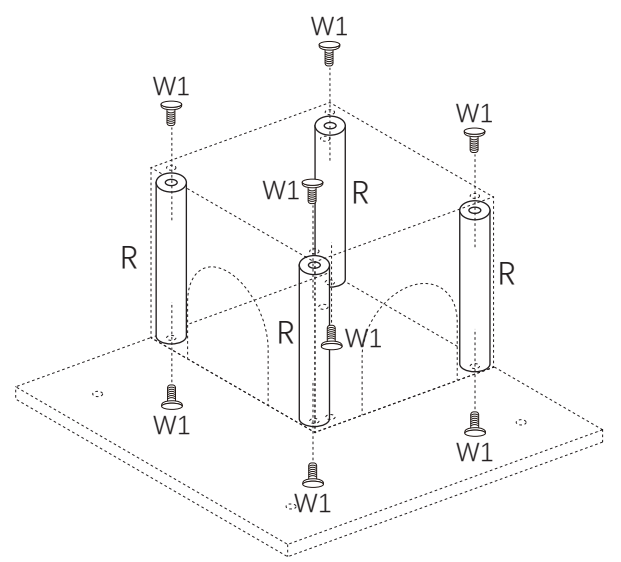

Parts list

W1 : 8x35mm(26pcs)

W2 : 8x80mm(7pcs)

W3: 6x15mm(4pcs)

W4 : 120°(2pcs)

5mm(1pc)

N1(1pc)

N2(1pc)

H (2pcs)

I 350*53.5mm(2pcs)

J 480*53.5mm(1pc)

K 400*53.5mm(1pc)

L 350*53.5mm(2pcs)

M 400*53.5(1pc)

N 350*53.5mm(2pcs)

O 300*53.5mm(1pc)

P 230*53.5mm(2pcs)

Q 220*53.5(1pc)

R 245*25mm(8pcs)

S

3pcs

1pc

Replaceable Dangle Toy

1