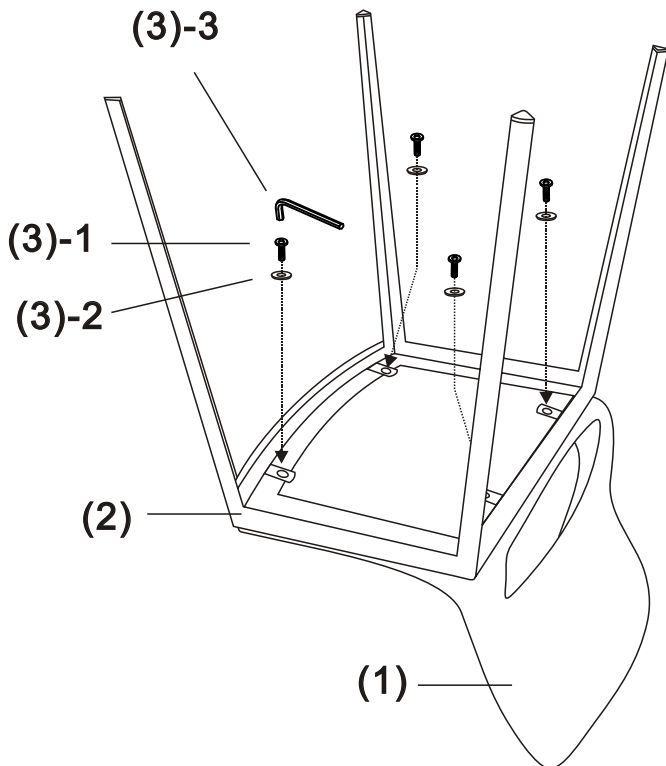

DINING CHAIR

(BLACK&STAINLESS)

PART LIST/Liste des pièces

(1)	(2)	(3)
X1	X1	<table><tr><td>1.</td><td></td><td>X4</td><td>M4*20mm</td></tr><tr><td>2.</td><td></td><td>X4</td><td></td></tr><tr><td>3.</td><td></td><td>X4</td><td></td></tr></table>

INSTRUCTION

A