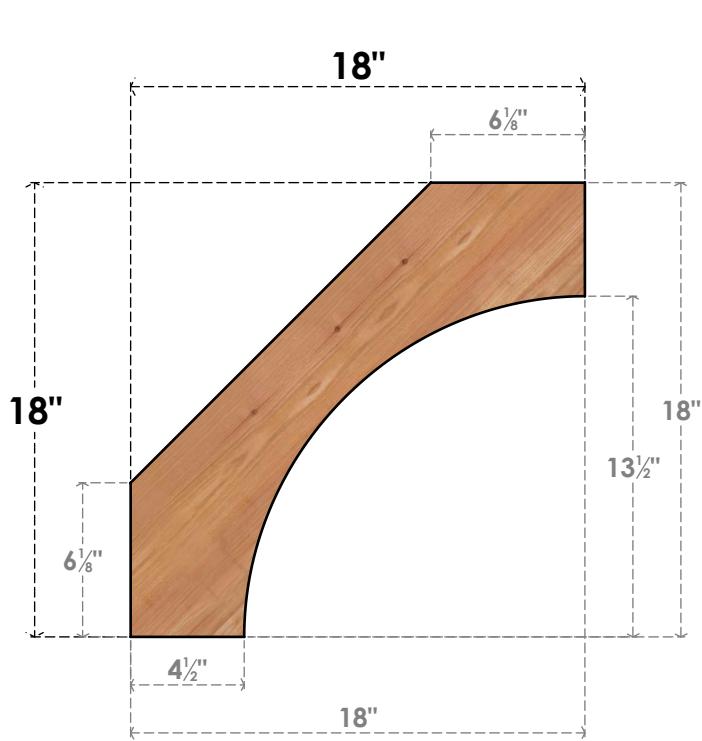

BRC06X18X18WTLOOSWR

5 1/2"W X 18"D X 18"H WESTLAKE SMOOTH BRACE, WESTERN RED CEDAR

SIDE

FRONT

EKENA MILLWORK
 2300 WEST MAIN ST.
 CLARKSVILLE, TX 75426
 TOLL FREE: 866-607-0453
 WWW.EKENAMILLWORK.COM

NOTES