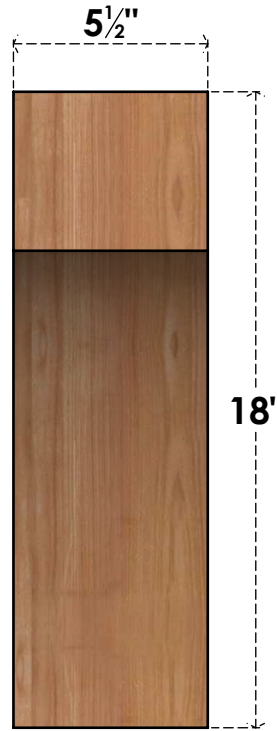

BRC06X18X18WTLOOSWR

5 1/2"W X 18"D X 18"H WESTLAKE SMOOTH BRACE, WESTERN RED CEDAR

SIDE

FRONT

EKENA MILLWORK
 2300 WEST MAIN ST.
 CLARKSVILLE, TX 75426
 TOLL FREE: 866-607-0453
 WWW.EKENAMILLWORK.COM

NOTES