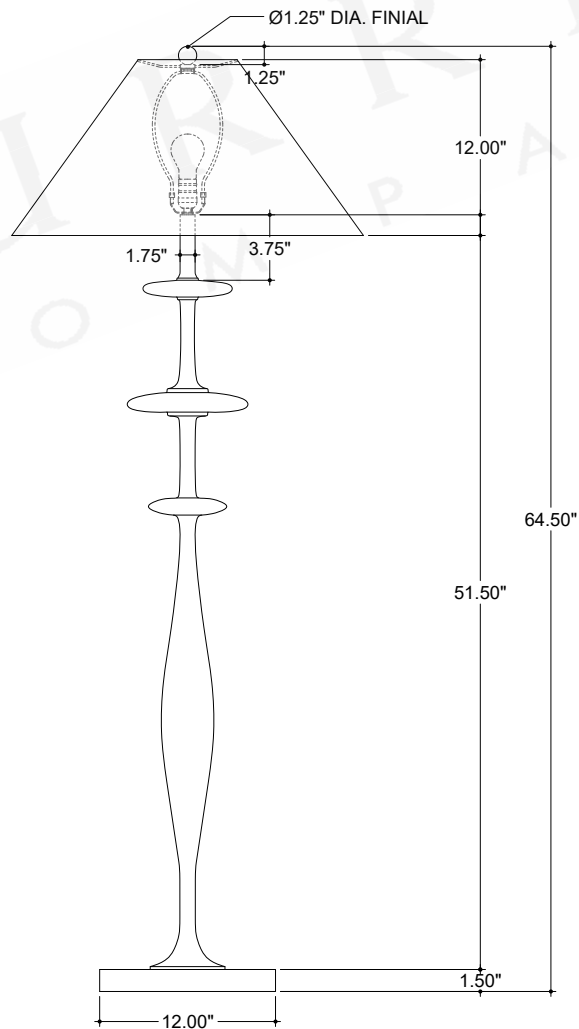

ITEM: 8000-0178

Overall Dimensions

Height: 64.5"

Diameter: 24"

TOP VIEW

FRONT VIEW