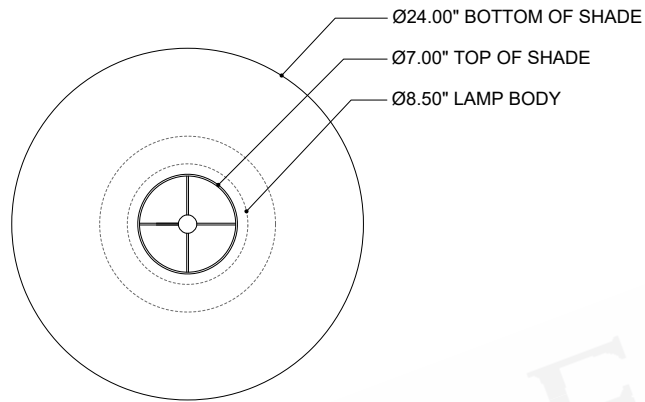

ITEM: 8000-0178

Overall Dimensions

Height: 64.5"

Diameter: 24"

TOP VIEW

FRONT VIEW