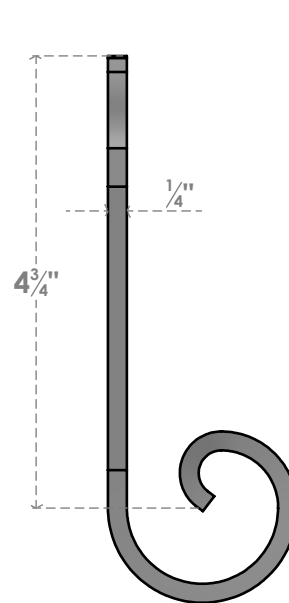

**ITEM NUMBER:** SHWM01X06RTSSBL

STEELTEK RAT-TAIL HOLDBACK (SOLD AS PAIR), 304 STAINLESS STEEL, POWDER COATED BLACK

**ISOMETRIC**

**LAG BOLT SIDE**

**RAT TAIL  
HOLDBACK  
SIDE**

**RAT TAIL  
HOLDBACK  
FRONT**

Cotter Pin And Washer Included

EKENA MILLWORK  
2300 WEST MAIN ST.  
CLARKSVILLE, TX 75426  
TOLL FREE: 866-607-0453  
WWW.EKENAMILLWORK.COM

GENERATED DATE : 11/12/2024

**NOTES**

1. INSTALLATION TO BE COMPLETED IN ACCORDANCE WITH MANUFACTURER'S SPECIFICATIONS.
2. DRAWING MAY NOT BE TO SCALE
3. THIS DRAWING IS INTENDED FOR DESIGN AND PLANNING PURPOSES ONLY.
5. MANUFACTURED FROM 304 STAINLESS STEEL WITH POWDERCOATED BLACK FINISH.
6. ACTUAL DIMENSIONS MAY VARY DUE TO MATERIAL AND MANUFACTURING TOLERANCES