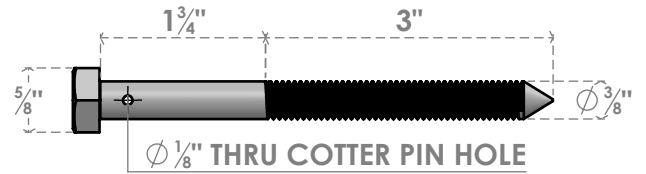

**ITEM NUMBER:** SHWM01X06RTSSBL

STEELTEK RAT-TAIL HOLDBACK (SOLD AS PAIR), 304 STAINLESS STEEL, POWDER COATED BLACK

**ISOMETRIC**

**LAG BOLT SIDE**

**RAT TAIL  
HOLDBACK  
SIDE**

**RAT TAIL  
HOLDBACK  
FRONT**

Cotter Pin And Washer Included

EKENA MILLWORK  
2300 WEST MAIN ST.  
CLARKSVILLE, TX 75426  
TOLL FREE: 866-607-0453  
WWW.EKENAMILLWORK.COM

GENERATED DATE : 11/12/2024

**NOTES**

1. INSTALLATION TO BE COMPLETED IN ACCORDANCE WITH MANUFACTURER'S SPECIFICATIONS.
2. DRAWING MAY NOT BE TO SCALE
3. THIS DRAWING IS INTENDED FOR DESIGN AND PLANNING PURPOSES ONLY.
5. MANUFACTURED FROM 304 STAINLESS STEEL WITH POWDERCOATED BLACK FINISH.
6. ACTUAL DIMENSIONS MAY VARY DUE TO MATERIAL AND MANUFACTURING TOLERANCES