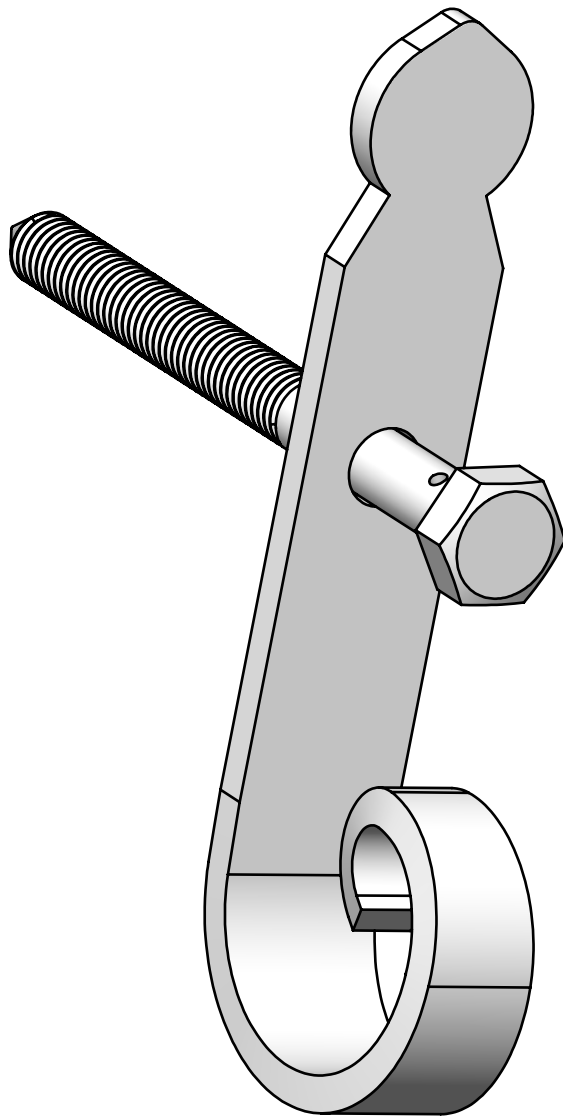

**ITEM NUMBER:** SHWM01X06RTSSBL

STEELTEK RAT-TAIL HOLDBACK (SOLD AS PAIR), 304 STAINLESS STEEL, POWDER COATED BLACK

**ISOMETRIC**

**LAG BOLT SIDE**

**RAT TAIL  
HOLDBACK  
SIDE**

**RAT TAIL  
HOLDBACK  
FRONT**

Cotter Pin And Washer Included

EKENA MILLWORK  
2300 WEST MAIN ST.  
CLARKSVILLE, TX 75426  
TOLL FREE: 866-607-0453  
WWW.EKENAMILLWORK.COM

GENERATED DATE : 11/12/2024

**NOTES**

1. INSTALLATION TO BE COMPLETED IN ACCORDANCE WITH MANUFACTURER'S SPECIFICATIONS.
2. DRAWING MAY NOT BE TO SCALE
3. THIS DRAWING IS INTENDED FOR DESIGN AND PLANNING PURPOSES ONLY.
5. MANUFACTURED FROM 304 STAINLESS STEEL WITH POWDERCOATED BLACK FINISH.
6. ACTUAL DIMENSIONS MAY VARY DUE TO MATERIAL AND MANUFACTURING TOLERANCES