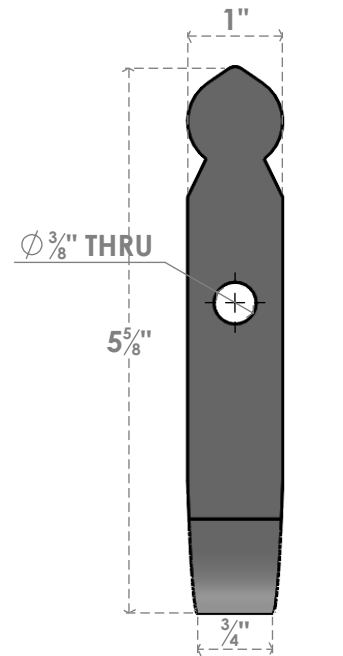

**ITEM NUMBER:** SHWM01X06RTSSBL

STEELTEK RAT-TAIL HOLDBACK (SOLD AS PAIR), 304 STAINLESS STEEL, POWDER COATED BLACK

**ISOMETRIC**

**LAG BOLT SIDE**

**RAT TAIL  
HOLDBACK  
SIDE**

**RAT TAIL  
HOLDBACK  
FRONT**

Cotter Pin And Washer Included

EKENA MILLWORK  
2300 WEST MAIN ST.  
CLARKSVILLE, TX 75426  
TOLL FREE: 866-607-0453  
WWW.EKENAMILLWORK.COM

GENERATED DATE : 11/12/2024

**NOTES**

1. INSTALLATION TO BE COMPLETED IN ACCORDANCE WITH MANUFACTURER'S SPECIFICATIONS.
2. DRAWING MAY NOT BE TO SCALE
3. THIS DRAWING IS INTENDED FOR DESIGN AND PLANNING PURPOSES ONLY.
5. MANUFACTURED FROM 304 STAINLESS STEEL WITH POWDERCOATED BLACK FINISH.
6. ACTUAL DIMENSIONS MAY VARY DUE TO MATERIAL AND MANUFACTURING TOLERANCES