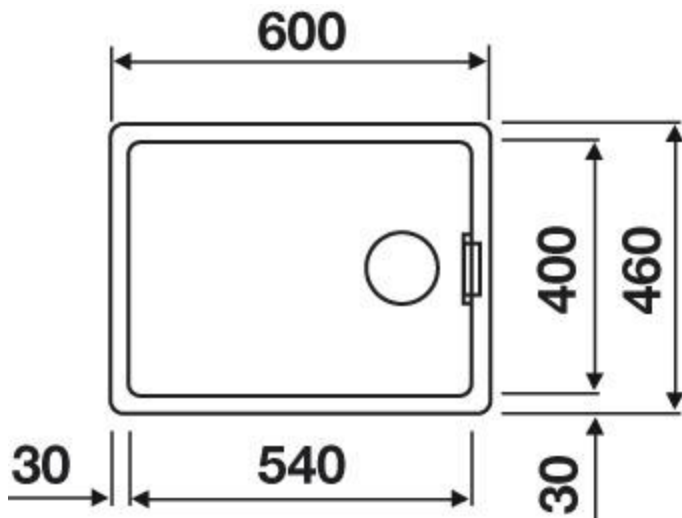

Colours

Available colours

crystal white
glossy

Ceramic

reversible

Item No. BL468008

Details

Top View

Scope of supply

with 1 1/2" basket strainer waste and integral overflow

Design tips

Cabinet Width: 60 cm
 Bowl depth: 235 mm
 Cut out size: Overmount

Universal handing
 Sink depth 260mm

Taps

BLANCO LIVIA-S
 chrome
 BM3119CH