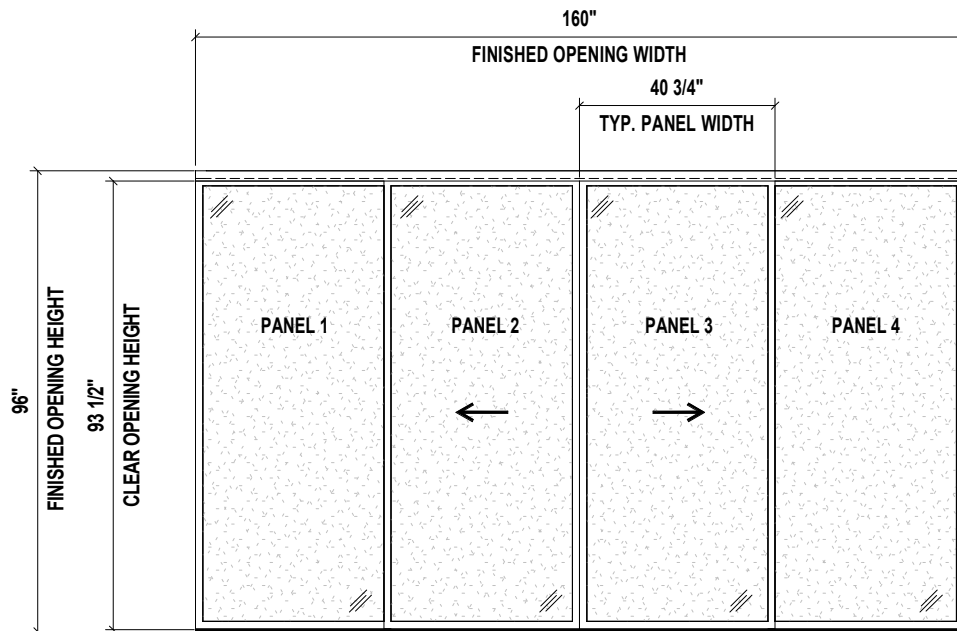

TOP VIEW

SIDE VIEW

FRONT VIEW

3D VIEW

Aluminum Frame
FTS Frame Size: 1 1/2"

- Finish:**
- Black - SD1696CF4BK
 - Charcoal - SD1696CF4CH
 - Silver - SD1696CF4SL
 - Walnut - SD1696CF4WH
 - Wenge - SD1696CF4WN
 - White - SD1696CF4WT

Glass: Frosted

4 - PANEL FROSTED GLASS SLIDING ROOM DIVIDER
160" X 96"