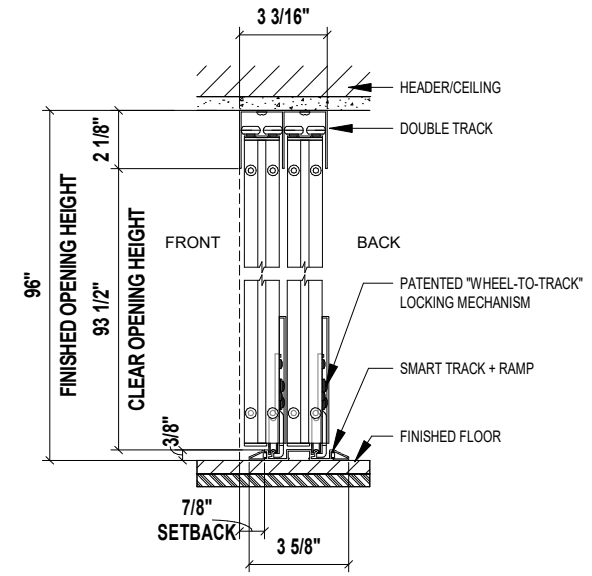

TOP VIEW

SIDE VIEW

FRONT VIEW

3D VIEW

Aluminum Frame
FTS Frame Size: 1 1/2"

- Finish:**
- Black - SD1696CF4BK
 - Charcoal - SD1696CF4CH
 - Silver - SD1696CF4SL
 - Walnut - SD1696CF4WH
 - Wenge - SD1696CF4WN
 - White - SD1696CF4WT

Glass: Frosted

4 - PANEL FROSTED GLASS SLIDING ROOM DIVIDER
160" X 96"