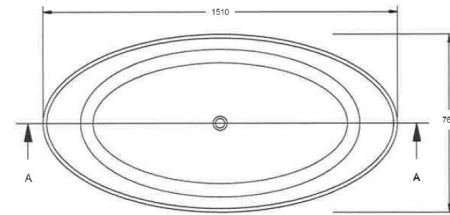

CUSTOMER DATA SHEET - BATHS

SALES CODE: NBB001

DESCRIPTION: Grace Round Freestanding Bath 1510 X 760

PRODUCT DIMENSIONS

Length (mm)	Width (mm)	Depth (mm)	Nett Wgt Kg
1510	760	550	75

PACKAGING DIMENSIONS

Length (mm)	Width (mm)	Depth (mm)	Gross Wgt Kg
1530	800	580	75

PACKAGING DATA

Box Colour	Brown Cardboard Box		
Box Qty	1	Label Colour	White Label
Label Size	100 X 50	Label Qty	1

OUTER BOX DIMENSIONS (If Applicable)

Length (mm)	Width (mm)	Height (mm)	Gross Wgt Kg
Barcode	5055275895863		

PRODUCT DETAILS

Country of Origin	South Africa	Certification	FSC	No	CE	No
Fitting Instruction	Yes	Material Colour Ref'	European White			
Product Material	Cian	Material Thickness	16mm			
Volume (Ltr)	150	Displaced Capacity	80			
Leg Set Inc'	Legset Not Included	Waste Inc'	Waste Not Included			
Drilled/Undrilled	Undrilled For Taps	Includes Grips	No Grips Supplied			
Embossed	No	No of Tapholes	None			
Anti-Slip	No					