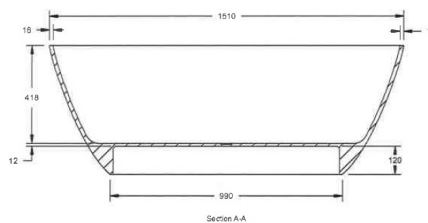

CUSTOMER DATA SHEET - BATHS

SALES CODE: NBB001

DESCRIPTION: Grace Round Freestanding Bath 1510 X 760

PRODUCT DIMENSIONS

Length (mm)	Width (mm)	Depth (mm)	Nett Wgt Kg
1510	760	550	75

PACKAGING DIMENSIONS

Length (mm)	Width (mm)	Depth (mm)	Gross Wgt Kg
1530	800	580	75

PACKAGING DATA

Box Colour	Brown Cardboard Box		
Box Qty	1	Label Colour	White Label
Label Size	100 X 50	Label Qty	1

OUTER BOX DIMENSIONS (If Applicable)

Length (mm)	Width (mm)	Height (mm)	Gross Wgt Kg
Barcode	5055275895863		

PRODUCT DETAILS

Country of Origin	South Africa	Certification	FSC	No	CE	No
Fitting Instruction	Yes	Material Colour Ref'	European White			
Product Material	Cian	Material Thickness	16mm			
Volume (Ltr)	150	Displaced Capacity	80			
Leg Set Inc'	Legset Not Included	Waste Inc'	Waste Not Included			
Drilled/Undrilled	Undrilled For Taps	Includes Grips	No Grips Supplied			
Embossed	No	No of Tapholes	None			
Anti-Slip	No					