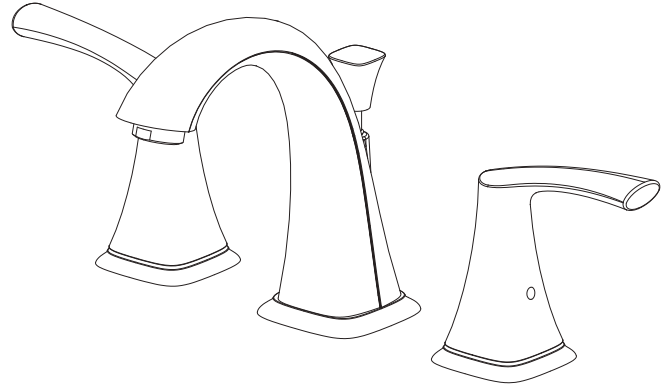

Model: **KBF1015**

Stonehenge -Wide Spread Bathroom Faucet

SPEC SHEET

Features

- Solid lead-free brass construction
- Spain Citec ceramic cartridge
- Swiss Neoperl 1.5GPM aerator
- Single lever handle design
- Included 24" length 3/8" Waterlines
- Limited lifetime warranty