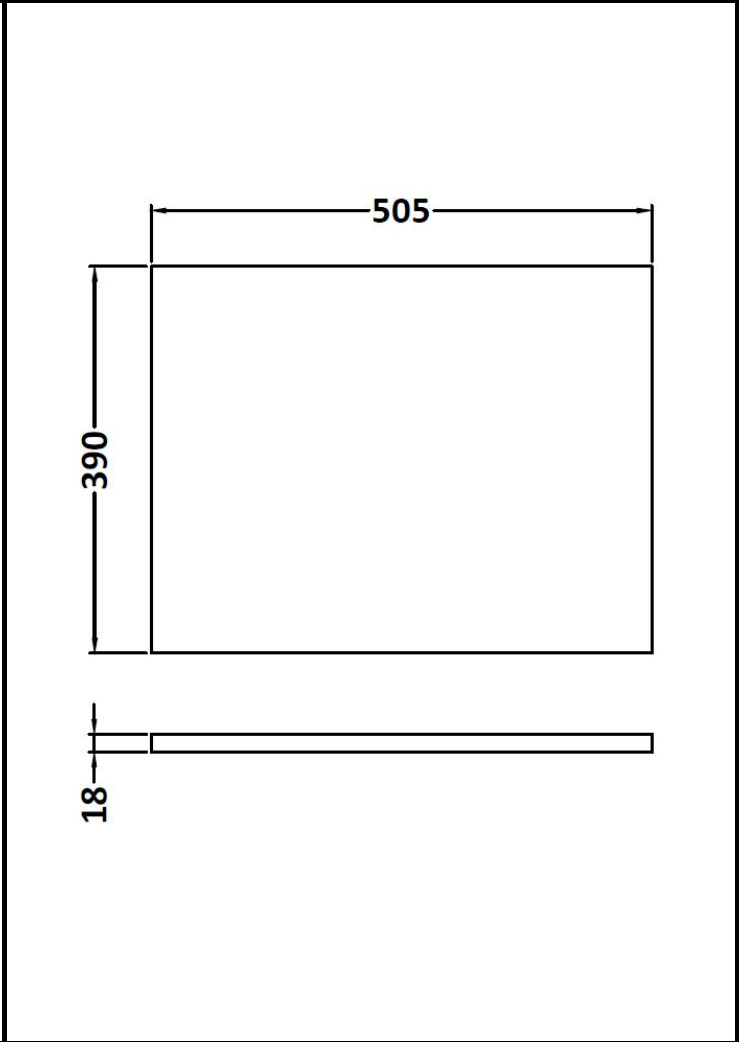

CUSTOMER DATA SHEET

DESCRIPTION:

500 Wall Hung 2-Door & Worktop

CUSTOMER DATA SHEET - FURNITURE

DESCRIPTION: 500 Wall Hung 2-Door Basin Unit

PRODUCT DIMENSIONS

Height (mm)	Width (mm)	Depth (mm)	Nett Wgt Kg
540	500	383	10

PACKAGING DIMENSIONS

Height (mm)	Width (mm)	Depth (mm)	Gross Wgt Kg
405	520	560	10

PACKAGING DATA

Box Colour	Brown Cardboard Box		
Box Qty	1	Label Colour	White Label
Label Size	100 x 50	Label Qty	2

OUTER BOX DIMENSIONS (If Applicable)

CUSTOMER DATA SHEET - FURNITURE

DESCRIPTION: 500 Worktop (505X390x18mm)

PRODUCT DIMENSIONS			
Height (mm)	Width (mm)	Depth (mm)	Nett Wgt Kg
18	505	390	2

PACKAGING DIMENSIONS			
Height (mm)	Width (mm)	Depth (mm)	Gross Wgt Kg
25	525	410	2.5

PACKAGING DATA			
Box Colour	Brown Cardboard Box		
Box Qty	1	Label Colour	White Label
Label Size	50 x 100	Label Qty	2

OUTER BOX DIMENSIONS (If Applicable)			
Height (mm)	Width (mm)	Depth (mm)	Gross Wgt Kg