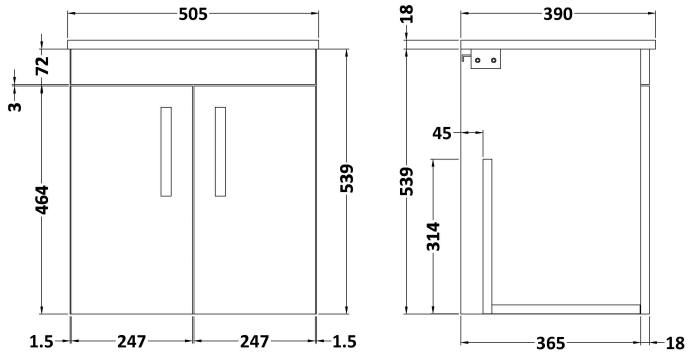

CUSTOMER DATA SHEET

DESCRIPTION:

500 Wall Hung 2-Door & Worktop

CUSTOMER DATA SHEET - FURNITURE

DESCRIPTION: 500 Wall Hung 2-Door Basin Unit

PRODUCT DIMENSIONS

Height (mm)	Width (mm)	Depth (mm)	Nett Wgt Kg
540	500	383	10

PACKAGING DIMENSIONS

Height (mm)	Width (mm)	Depth (mm)	Gross Wgt Kg
405	520	560	10

PACKAGING DATA

Box Colour	Brown Cardboard Box		
Box Qty	1	Label Colour	White Label
Label Size	100 x 50	Label Qty	2

OUTER BOX DIMENSIONS (If Applicable)

CUSTOMER DATA SHEET - FURNITURE

DESCRIPTION: 500 Worktop (505X390x18mm)

PRODUCT DIMENSIONS			
Height (mm)	Width (mm)	Depth (mm)	Nett Wgt Kg
18	505	390	2

PACKAGING DIMENSIONS			
Height (mm)	Width (mm)	Depth (mm)	Gross Wgt Kg
25	525	410	2.5

PACKAGING DATA			
Box Colour	Brown Cardboard Box		
Box Qty	1	Label Colour	White Label
Label Size	50 x 100	Label Qty	2

OUTER BOX DIMENSIONS (If Applicable)			
Height (mm)	Width (mm)	Depth (mm)	Gross Wgt Kg