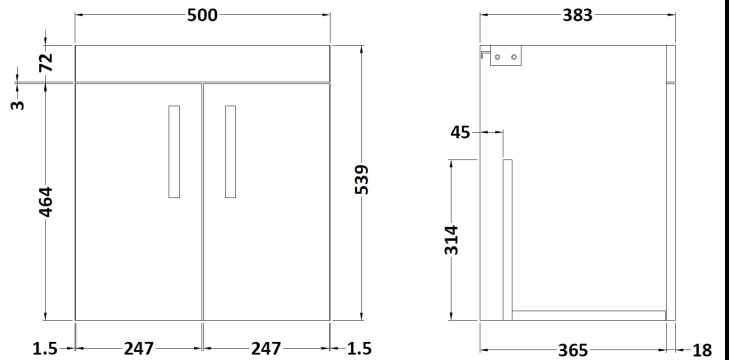

CUSTOMER DATA SHEET

DESCRIPTION:

500 Wall Hung 2-Door & Worktop

CUSTOMER DATA SHEET - FURNITURE

DESCRIPTION: 500 Wall Hung 2-Door Basin Unit

PRODUCT DIMENSIONS

Height (mm)	Width (mm)	Depth (mm)	Nett Wgt Kg
540	500	383	10

PACKAGING DIMENSIONS

Height (mm)	Width (mm)	Depth (mm)	Gross Wgt Kg
405	520	560	10

PACKAGING DATA

Box Colour	Brown Cardboard Box		
Box Qty	1	Label Colour	White Label
Label Size	100 x 50	Label Qty	2

OUTER BOX DIMENSIONS (If Applicable)

CUSTOMER DATA SHEET - FURNITURE

DESCRIPTION: 500 Worktop (505X390x18mm)

PRODUCT DIMENSIONS			
Height (mm)	Width (mm)	Depth (mm)	Nett Wgt Kg
18	505	390	2

PACKAGING DIMENSIONS			
Height (mm)	Width (mm)	Depth (mm)	Gross Wgt Kg
25	525	410	2.5

PACKAGING DATA			
Box Colour	Brown Cardboard Box		
Box Qty	1	Label Colour	White Label
Label Size	50 x 100	Label Qty	2

OUTER BOX DIMENSIONS (If Applicable)			
Height (mm)	Width (mm)	Depth (mm)	Gross Wgt Kg