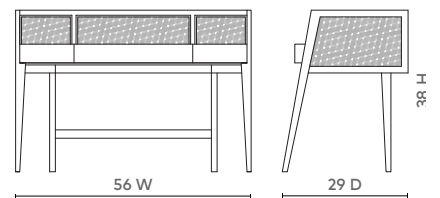

EVAN DESK, BLEACHED CERUSED OAK

EVN-350-99

- 56w x 29d x 38h
- Straight Grain Bleached Cerused Oak with Bleached Cane Panels
- 3 Drawers with Veneer Interior and Soft Closing Glides
- Back Features Holes For Cable Access