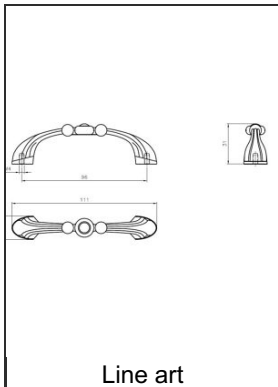

Traditional Metal Pull - 6729

The vintage finish of this classic pull enhances the beaded center and fluted ends.

Product № BP67296138

Finish Spotted Bronze

TECHNICAL SPECIFICATIONS

Product №	BP67296138
Pulls and Knobs Style	Traditional
Center to Center	3 25/32 in*
Material	Metal
Length - Overall Dimensions	4 3/8 in*
Width - Overall Dimensions	23/32 in*
Screw/Nail	M4 (Included)
Color Group	Brown and Bronze Group
Model	Classic
Finish Number	138
Suggested Price	From \$15.00 to \$20.00
Projection - Overall Dimensions	1 7/32 in*
Collections	Art Deco

Traditional Metal Pull - 4331

Product № 433138

Traditional Metal Pull - 4349

Product № BP43496138

Traditional Metal Knob - 1693

Product № 16930138

RELATED DOCUMENTS

PRODUCT PHOTOS