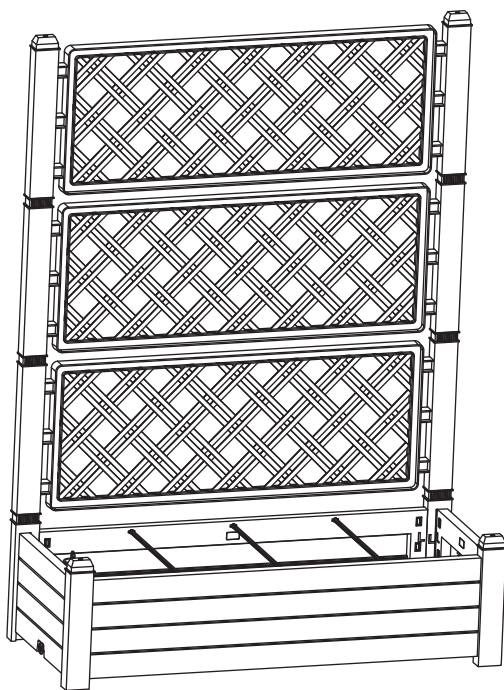

78L/21Gal Raised Garden Bed with trellis

ASSEMBLE INSTRUCTIONS

IMPORTANT

Once installed, the product cannot be detached. Strictly follow each step in the installation manual.

- Gather and organize all required parts prior to assembly. If you have any problems or discover any missing parts, please contact customer service.
- Some parts may contain sharp edges. Wear protective gloves if necessary during assembly.

PARTS LIST

(X3)

A (X2)

B (X1)

C (X1)

D (X1)

E (X1)

R (X2)