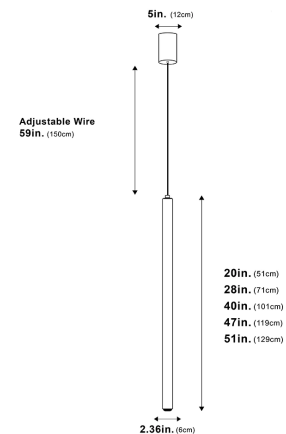

**Dimensions**      Height: Multiple Sizes Available  
                                  - 20"  
                                  - 28"  
                                  - 40"  
                                  - 47"  
                                  - 51"  
                                  Width: 2.36"  
                                  Canopy Size: 5"  
                                  Wire Length: 59" (Adjustable)

**Materials & Finish**      Iron + Plastic

**Illumination**      Voltage: 100-240V Suitable for all countries  
                                  Type: LED  
                                  Wattage: See table  
                                  Control: Remote Control

**Certification**      

**Location Listed**      Dry

**Power Source**      Hardwired

**Lead Time**      4-7 Days

Dimensions	Emitting Color (WARM)	Emitting Color (COLD WHITE)	Lumens
2.36" x 20"	3000K	4000K	420
2.36" x 28"	3000K	4000K	450
2.36" x 40"	3000K	4000K	810
2.36" x 47"	3000K	4000K	810
2.36" x 51"	3000K	4000K	1080

Dimensions	Watts	Dimmable?
2.36" x 20"	14W	No
2.36" x 28"	15W	No
2.36" x 40"	27W	No
2.36" x 47"	27W	No
2.36" x 51"	36W	No