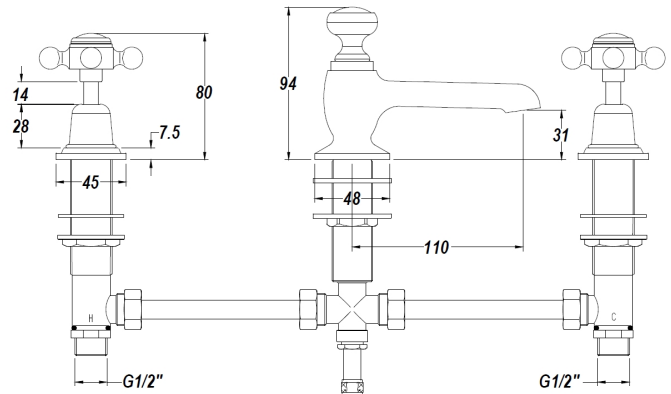

## CUSTOMER DATA SHEET - BRASSWARE

SALES CODE: BC307DX

DESCRIPTION: Topaz 3 T/H Basin Mixer W/ Pop-Up Waste

### PRODUCT DIMENSIONS

Height (mm)	Width (mm)	Depth (mm)	Length (mm)	Nett Wgt Kg
94	246	140		2.8

### PACKAGING DIMENSIONS

Height (mm)	Width (mm)	Depth (mm)	Gross Wgt Kg
75	150	430	3

### OUTER BOX DIMENSIONS (If Applicable)

Height (mm)	Width (mm)	Depth (mm)	Length (mm)	Gross Wgt Kg
370	350	405		25
Barcode	5055275830765			