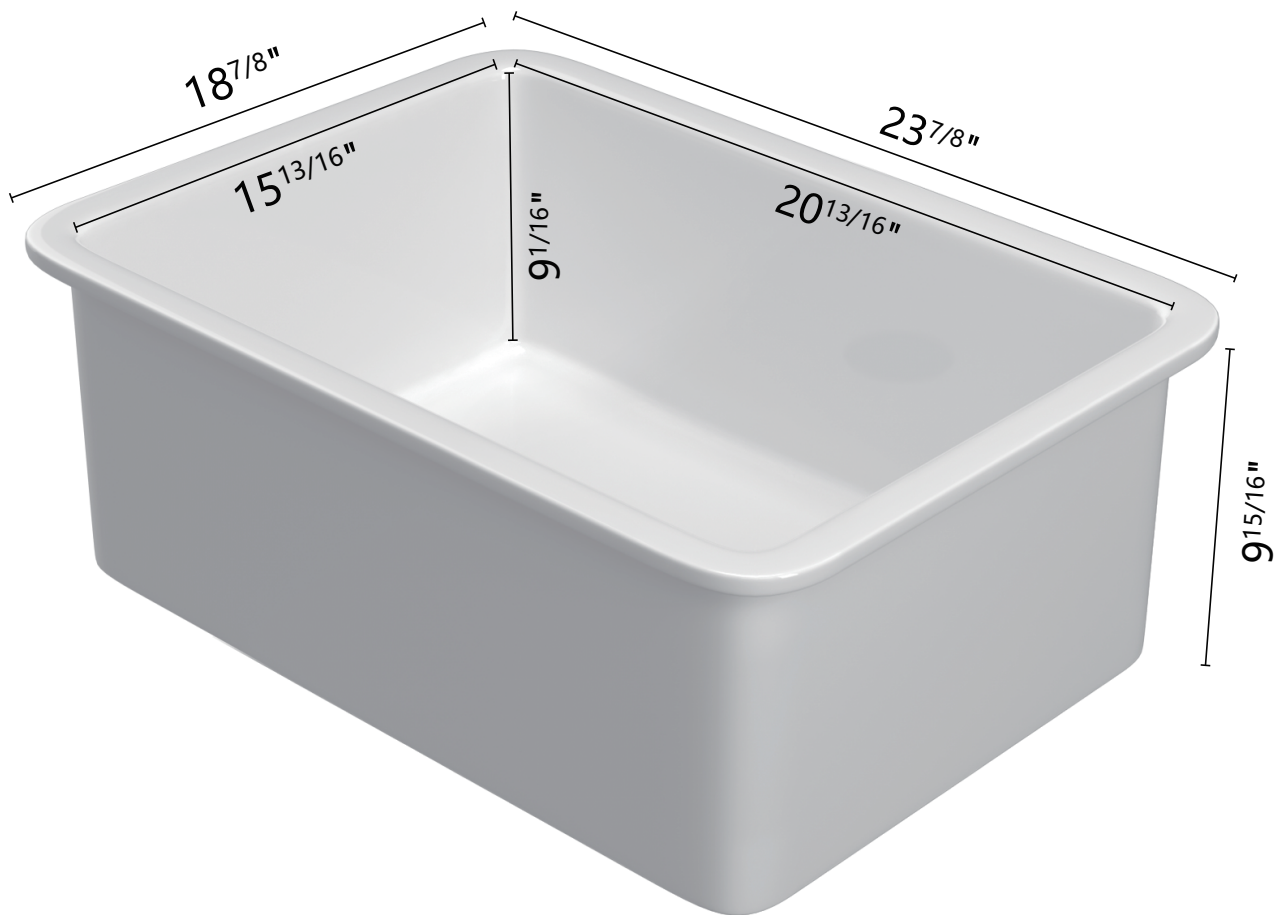

DIMENSION DETAILS

SINK

PRODUCT
INSTRUCTION
VIDEO

24×19×10inch SINGLE SINK

PRODUCT SIZE

KINDLY ATTENTION: To present a perfect installation, please measure the actual sink size for the cutout and trace for the countertop. Do not cut the countertop until you receive the sink. Because this fireclay sink size may vary in size by up to 1/4 inch during the high-temperature firing production.