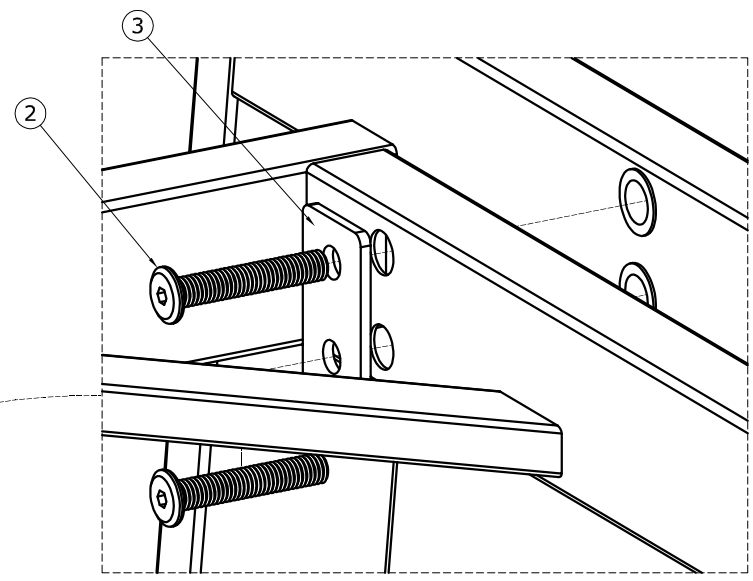

ASSEMBLY INSTRUCTION

20 min

- ① x 2
HW-ST-02-046
(8 x 20)
- ② x 12
HW-ST-02-055
(8 x 45)
- ③ x 6
HW-ST-04-492
(50 x 30 x 3)
- ④ x 4
MR06-20-4302504
(5x250)
- ⑤ x 1
HW-ST-18-001
(4x98)

- Ⓐ x 1
SU-BE-SP-0139
- Ⓑ x 1
SU-OT-BF-0073
- Ⓒ x 1
SU-OT-LF-0195
- Ⓓ x 1
SU-OT-LF-0198
- Ⓔ x 1
SU-BE-ST-0444

<p>② x 8</p>  <p>HW-ST-02-055 (8 x 45)</p>	<p>③ x 4</p>  <p>HW-ST-04-492 (50 x 30 x 3)</p>	<p>⑤ x 1</p>  <p>HW-ST-18-001 (4x98)</p>
---	--	---

<p>① x 2</p>  <p>HW-ST-02-046 (8 x 20)</p>	<p>② x 4</p>  <p>HW-ST-02-055 (8 x 45)</p>	<p>③ x 2</p>  <p>HW-ST-04-492 (50 x 30 x 3)</p>	<p>⑤ x 1</p>  <p>HW-ST-18-001 (4x98)</p>
---	---	--	---