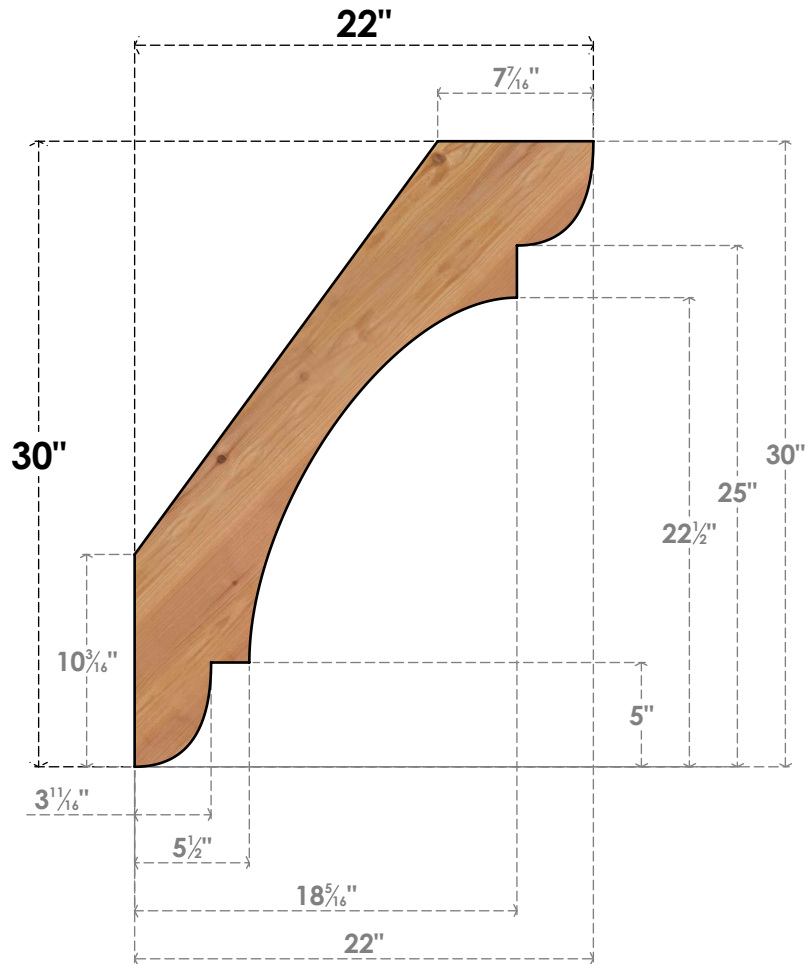

# BRC06X22X30OLY00SWR

5 1/2"W X 22"D X 30"H OLYMPIC SMOOTH BRACE, WESTERN RED CEDAR

**SIDE**

**FRONT**

EKENA MILLWORK  
 2300 WEST MAIN ST.  
 CLARKSVILLE, TX 75426  
 TOLL FREE: 866-607-0453  
 WWW.EKENAMILLWORK.COM

### NOTES

1. INSTALLATION TO BE COMPLETED IN ACCORDANCE WITH MANUFACTURER'S SPECIFICATIONS.
2. DRAWING MAY NOT BE TO SCALE
3. THIS DRAWING IS INTENDED FOR DESIGN AND PLANNING PURPOSES ONLY.
4. ALL INFORMATION CONTAINED HEREIN WAS CURRENT AT THE TIME OF DEVELOPMENT BUT MUST BE REVIEWED AND APPROVED BY THE PRODUCT MANUFACTURER TO BE CONSIDERED ACCURATE.
5. PRODUCTS ARE NOT KILN DRIED. THIS ITEM IS UNIQUE AND WILL CONTAIN THE NATURAL VARIATIONS THAT THE WOOD SPECIES OFFERS. THIS MAY RESULT IN VARIATIONS UP TO 1/4"