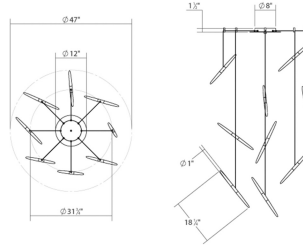

# Ballet LED Chandelier Spec Sheet

SKU: 2893.25 Learn more at:  
<https://sonnemanlight.com/ballet-led-chandelier>

Description: Poised in opposing positions, softly tapered acrylic forms radiate LED illumination. Asymmetrically counterbalanced, these double tapered elements are arranged in a symmetrical cluster to form a dazzling luminous dance of interactivity. Suspended from a single multi-arm canopy or mounted individually to the ceiling in a radial pattern allows for scaling of the diameter of the fixture.

## Dimensions

Height:	3.25"
Diameter:	21.25"
Canopy/Backplate/Base:	12"
Hanging Details:	10' Adjustable Cord
Shape:	Swag
Size:	9-Light
Canopy/Backplate/Base Height:	1.75

## Shipping

Carton 1 L x W x H:	23" X 16" X 6"
Carton 1 Gross Weight:	14 LBS
Fixture Weight:	12.8