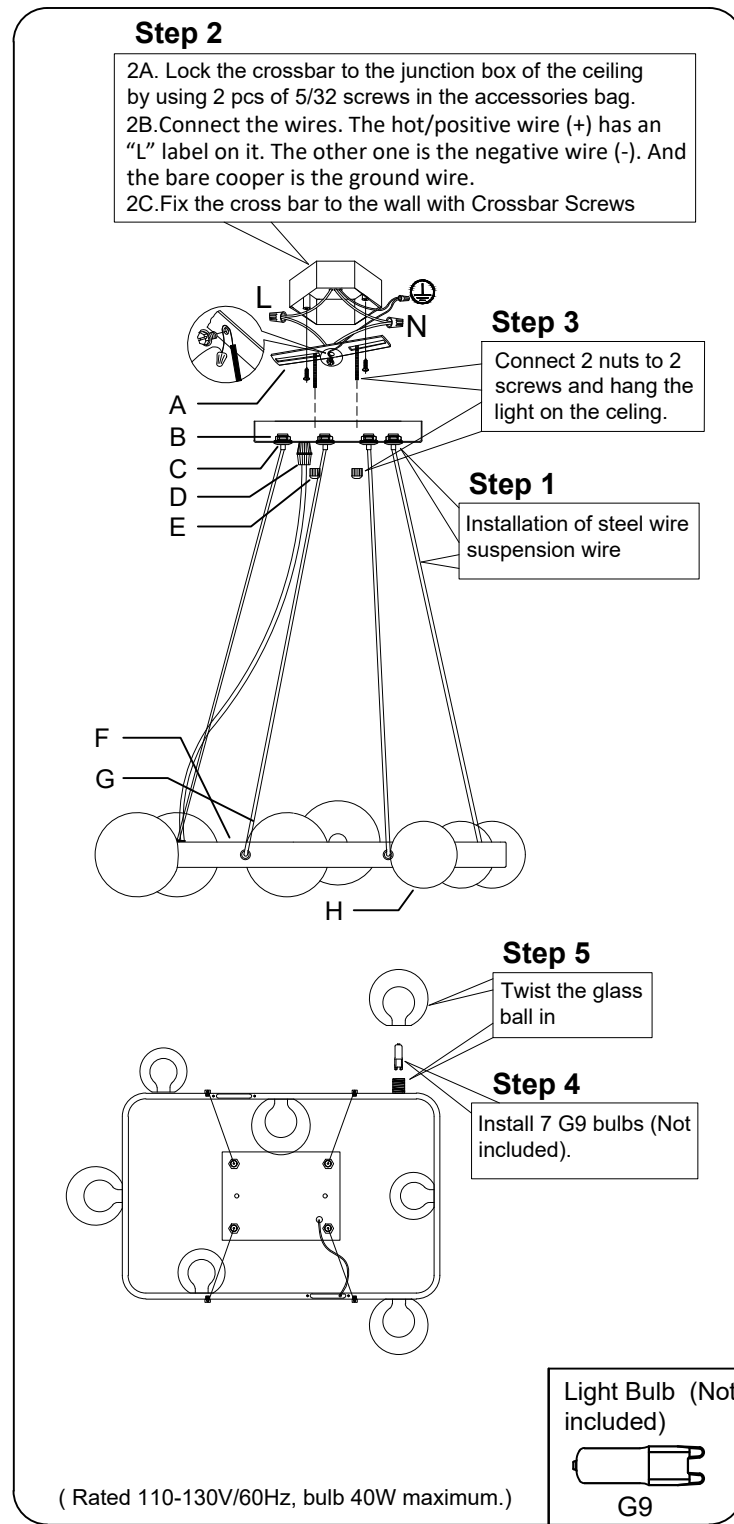

Assembly & Installation Instructions

Warning: If any special control devices are used with this fixture, follow the instructions carefully to assure full compliance with N.E.C.requirements. If there are any questions, contact a qualified electric contractor.

WIRE CONNECTION DIAGRAM

Wires meeting safety standards are required to connect the electrical circuit.

CAUTION: Risk of fire

Please read all instructions carefully. Before you proceed to install, make sure that the power supply is turned off and remains off until installation is completed.

PARTS INCLUDED

Code	Part Description	QTY
A	Mounting Bracket	1 PCS
B	Canopy	1 PCS
C	Steel Wire Lock	4 PCS
D	Wire Lock	1 PCS
E	Decorative Nut	2 PCS
F	Square Iron Frame	1 PCS
G	Large Glass Ball	4 PCS
H	Small Glass Ball	3 PCS