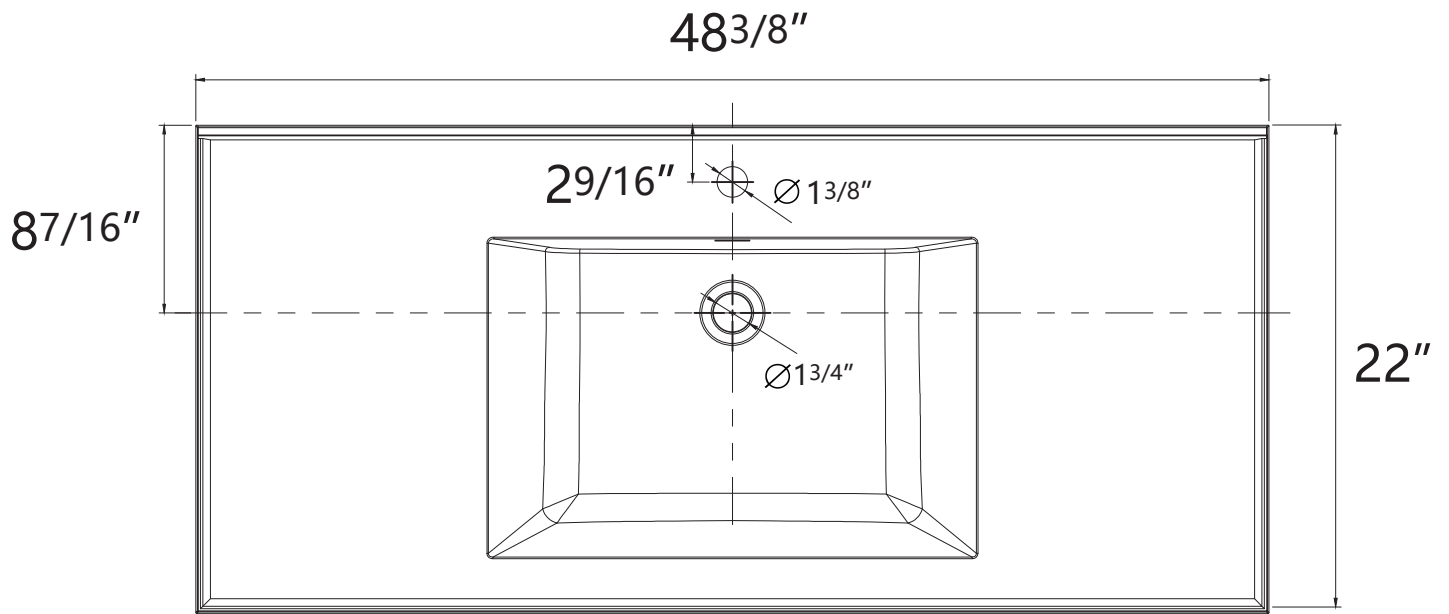

DIMENSION DETAILS

BATH VANITY TOP

PRODUCT
INSTRUCTION
VIDEO

PRODUCT SIZE: 48"

Top View

VANITY TOP SIZE

Front View

Side View