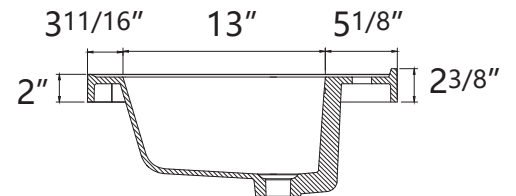

DIMENSION DETAILS

BATH VANITY TOP

PRODUCT
INSTRUCTION
VIDEO

PRODUCT SIZE: 48"

Top View

VANITY TOP SIZE

Front View

Side View