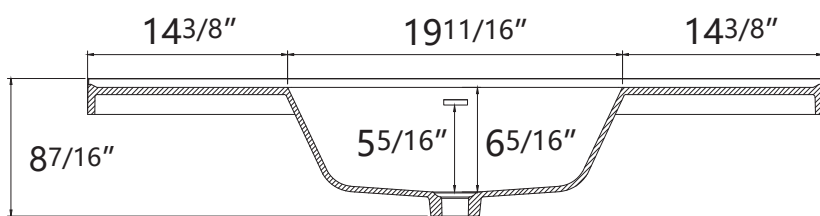

DIMENSION DETAILS

BATH VANITY TOP

PRODUCT
INSTRUCTION
VIDEO

PRODUCT SIZE: 48"

Top View

VANITY TOP SIZE

Front View

Side View