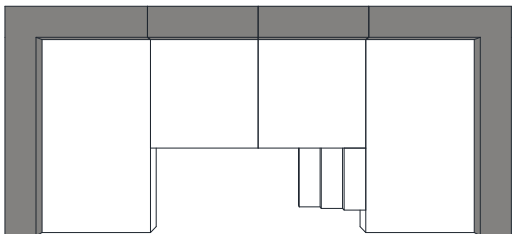

Set B

4-Seat Sofa & Pet Stairs

Delivered in 2 Separate Packages

Carton 1: Left chaise and middle seat

Carton 3: Right chaise, Middle seat & Pet stairs