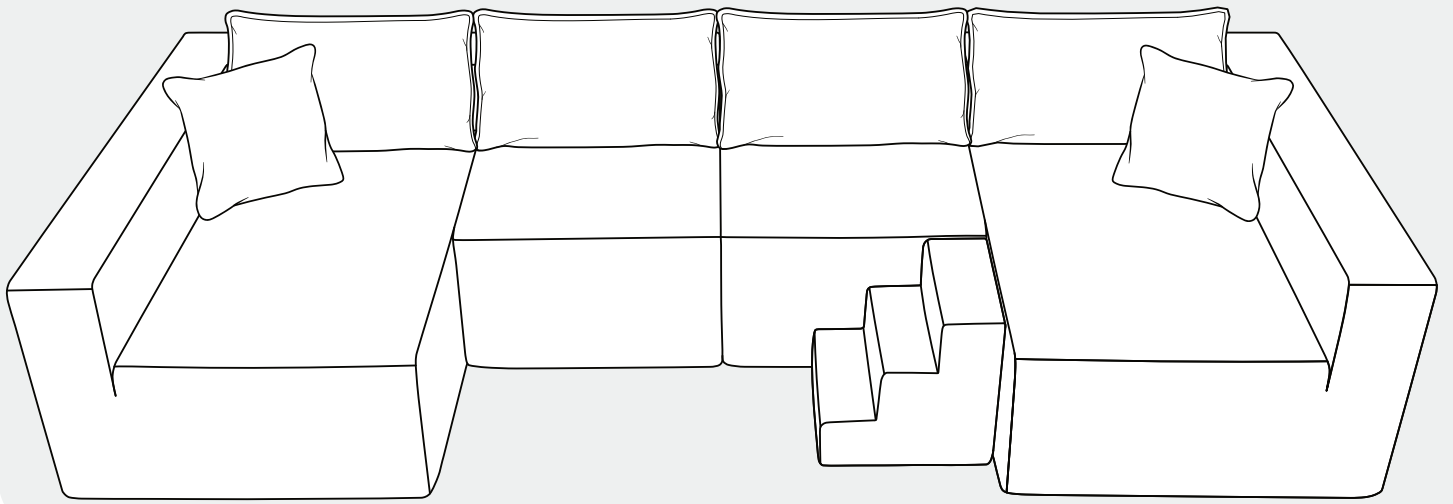

INSTALLATION GUIDE

**U-shaped
Sectional Sofa**

SIZE:

4-Seat Sofa

4-Seat & Pet Stairs

Please be noted

! Note:

This manual applies to all two sofa sets (Set A and Set B). The number of boxes you receive depends on the type of sets you bought. Your sofa is shipped in separate packages to ensure safe delivery, so they may not all arrive on the same day.

Set A

4-Seat Sofa

Delivered in 2 Separate Packages

Carton 1: Left chaise and Middle seat

Carton 2: Right chaise and Middle seat

Set B

4-Seat Sofa & Pet Stairs

Delivered in 2 Separate Packages