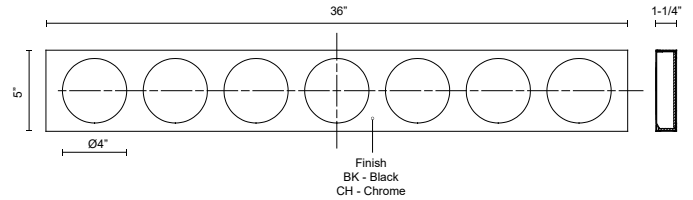

VL60536-BK
Black

VL60536-BN
Brushed Nickel

VL60536-CH
Chrome

SPECIFICATION DETAILS

* For custom options, consult factory for details.

Fixture Dimensions	W36" x H5" x E1-1/4"
Light Source	AC LED Module
Wattage	45W
Total Lumens	3600lm
Delivered Lumens	710lm
Voltage	120V
Color Temperature	3000K
CRI (Ra)	90CRI
Optional Color Temps	2700K - 5000K Available, Minimum Order Quantities Apply
LED Rated Life	50,000 hours
Dimming	100% - 10%, ELV Dimmer (Not Included)
Diffuser Details	Frosted PC Diffuser
ADA Compliant	Yes
Location	Damp
Compliance	ADA
Warranty	5 Years
Illumination Direction	Front and Downlight
Mounting Style	All Orientation; Wall;