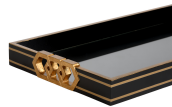

WILDWOOD CHELSEA HOUSE

385357 • Copas Serving Tray - Black

2.5h x 24w x 13.8d
Wood/Glass
Black/Antique Gold

A GENEROUS SERVING TRAY FOR THE GRACIOUS HOST, IN SOPHISTICATED BLACK WITH METALLIC SATIN GOLD INTERLOCKING HONEYCOMB PATTERN AND GOLD PINSTRIPE DETAIL. AVAILABLE IN OTHER COLORS (SEARCH:COPAS) DESIGNED BY SHAYLA COPAS.