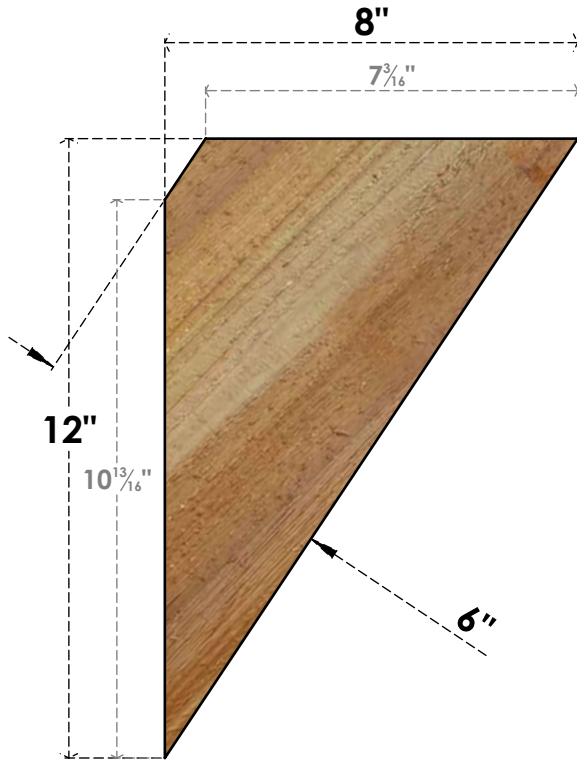

BRC06X08X12TRA00RWR

6"W X 8"D X 12"H TRADITIONAL ROUGH SAWN BRACE, WESTERN RED CEDAR

SIDE

FRONT

EKENA MILLWORK
2300 WEST MAIN ST.
CLARKSVILLE, TX 75426
TOLL FREE: 866-607-0453
WWW.EKENAMILLWORK.COM

NOTES

1. INSTALLATION TO BE COMPLETED IN ACCORDANCE WITH MANUFACTURER'S SPECIFICATIONS.
2. DRAWING MAY NOT BE TO SCALE
3. THIS DRAWING IS INTENDED FOR DESIGN AND PLANNING PURPOSES ONLY.
4. ALL INFORMATION CONTAINED HEREIN WAS CURRENT AT THE TIME OF DEVELOPMENT BUT MUST BE REVIEWED AND APPROVED BY THE PRODUCT MANUFACTURER TO BE CONSIDERED ACCURATE.
5. PRODUCTS ARE NOT KILN DRIED. THIS ITEM IS UNIQUE AND WILL CONTAIN THE NATURAL VARIATIONS THAT THE WOOD SPECIES OFFERS. THIS MAY RESULT IN VARIATIONS UP TO 1/4"