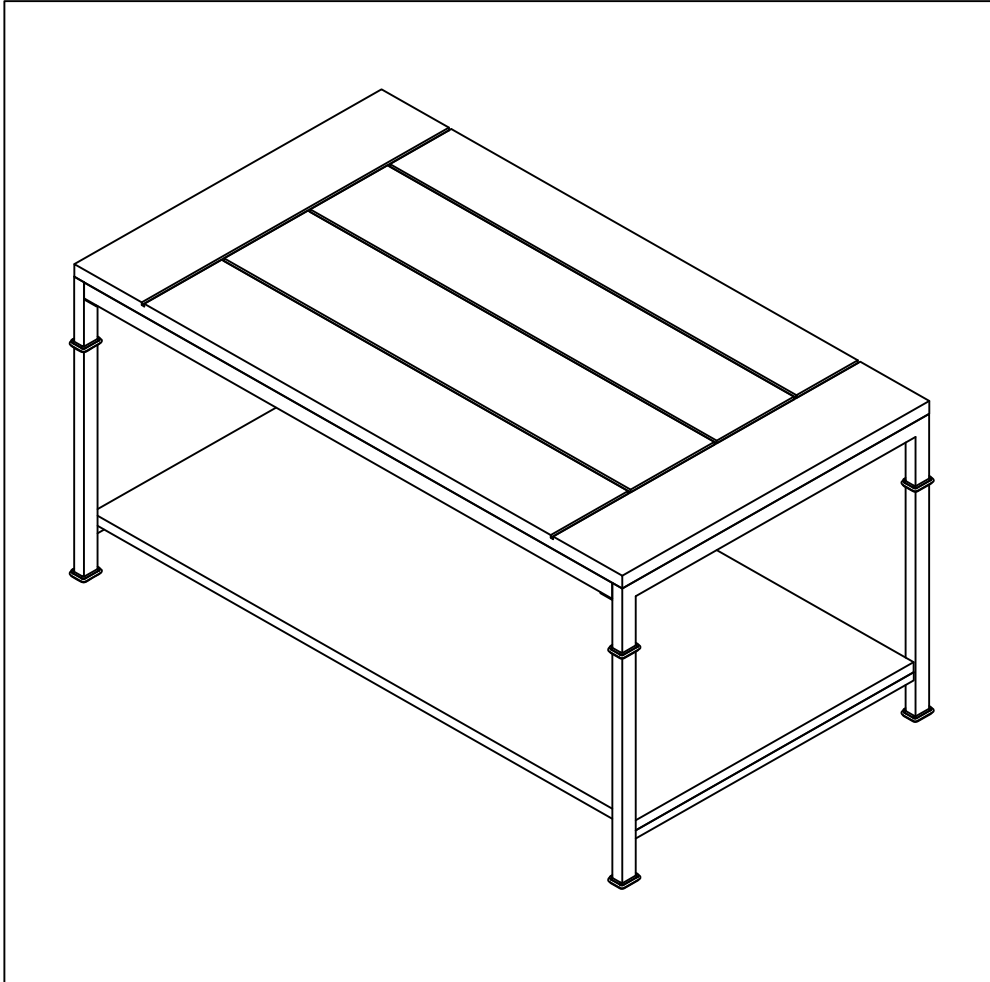

COFFEE TABLE

We are here to help! Before you return it - contact us.

We do our best to insure that your furniture arrives in excellent condition.

A x 16
(Ø1/4"x12mm)

B x 08
(Ø4.5x15mm)

C x 06
(Ø4.5x28mm)

supplied
fourni
suministrado