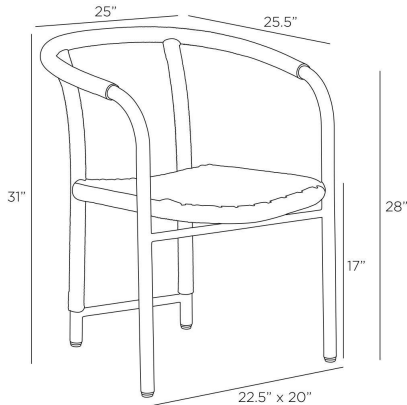

FELLER OUTDOOR DINING CHAIR

FRS20

H: 31 IN, W: 25 IN, D: 25.5 IN,
Fossil Synthetic Rope

Wrapped woven details elevate the simple, bistro-style body of the Feller. The graphic nature of its aluminum form is highlighted with a tone-on-tone gray powder coat. Finished with a sturdy fossil synthetic rope seat, this contemporary chair moves effortlessly from seating area to outdoor dining table.

APPEARANCE

Material	Rope, Aluminum
Material Type	Synthetic, Powder Coated
Finish	Fossil, Gray
Top Coat/Sealant	Yes

DIMENSIONS

Arm	H: 28 IN, W: 1.5 IN, D: 18 IN
Foot Print	W: 22.5 IN, D: 20 IN
Seat	H: 17 IN, W: 19.5 IN, D: 20 IN
Diagonal Dimension	39 IN
Clearance	3 IN, 14

SHIPPING

Product Weight	12 lbs
Gross Weight 1	25 lbs
Shipping Box 1	H: 32 IN, L: 25.2 IN, W: 27.6 IN

ADDITIONAL INFO

Swatch Number	FDSPSW, FSPSBSW, GPASW
Leg Or Foot Application	Non Adjustable Glides

CONTRACT