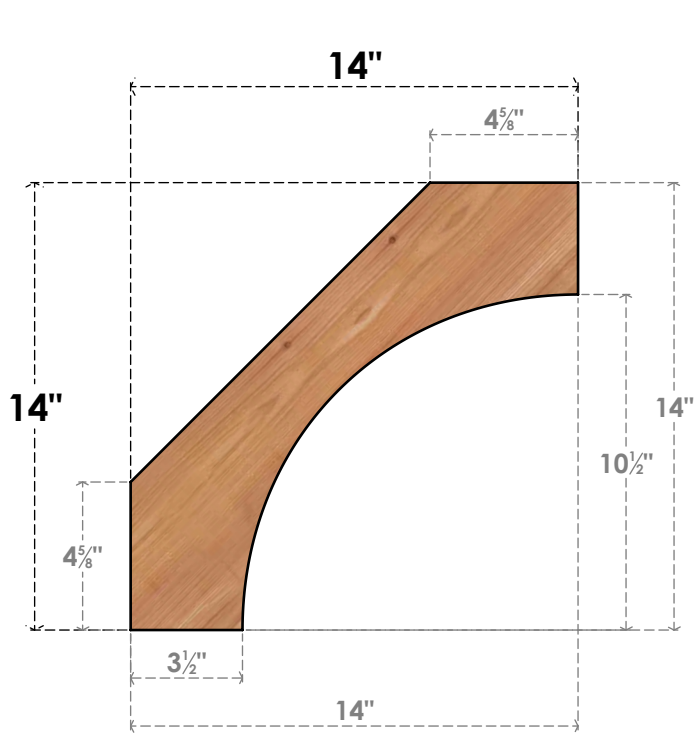

BRC04X14X14WTLOOSWR

3 1/2"W X 14"D X 14"H WESTLAKE SMOOTH BRACE, WESTERN RED CEDAR

SIDE

FRONT

EKENA MILLWORK
 2300 WEST MAIN ST.
 CLARKSVILLE, TX 75426
 TOLL FREE: 866-607-0453
 WWW.EKENAMILLWORK.COM

NOTES