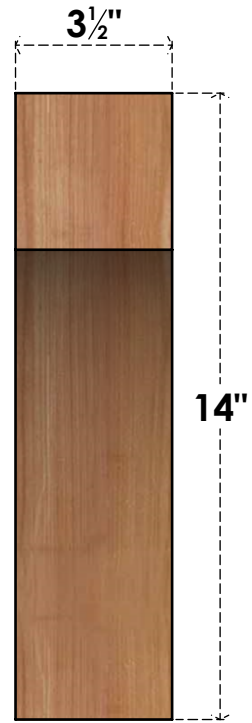

BRC04X14X14WTLOOSWR

3 1/2"W X 14"D X 14"H WESTLAKE SMOOTH BRACE, WESTERN RED CEDAR

SIDE

FRONT

EKENA MILLWORK
 2300 WEST MAIN ST.
 CLARKSVILLE, TX 75426
 TOLL FREE: 866-607-0453
 WWW.EKENAMILLWORK.COM

NOTES