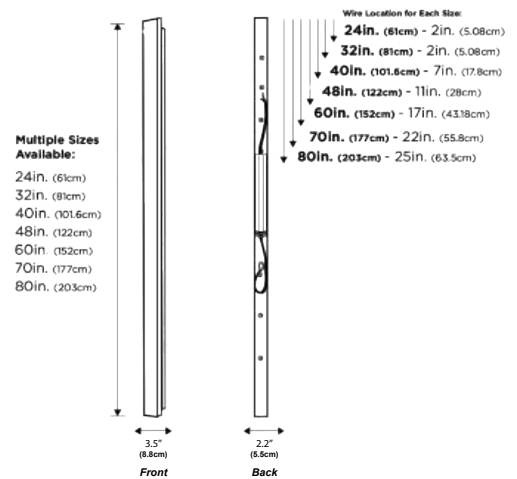

- Dimensions** Height: 24", 32", 40", 48", 70", 80"
 Back Width: 2.2"
 Front Width: 3.5"
 Depth: 2"

- Weight** 2.4lbs, 3lbs, 3.7lbs, 4.4lbs, 5.2lbs, 6.1lbs

 6.8lbs

- Materials & Finish** Material: Stainless Steel Body
 Color: Black Finish

- Certification** c  US

- Location Listed** Wet

- Power Source** Hardwired

- Lead Time** 4-7 days

Length	Emitting Color	Lumens	Watts	Weight	Dimmable?
24 inches	3000K, 4000K, 6000K	950	24W	2.4lbs	Dimmable Version Only
32 inches	3000K, 4000K, 6000K	1200	32W	3lbs	Dimmable Version Only
40 inches	3000K, 4000K, 6000K	1500	40W	3.7lbs	Dimmable Version Only
48 inches	3000K, 4000K, 6000K	1850	48W	4.4lbs	Dimmable Version Only
60 inches	3000K, 4000K, 6000K	2300	60W	5.2lbs	Dimmable Version Only
70 inches	3000K, 4000K, 6000K	2800	70W	6.1lbs	Dimmable Version Only
80 inches	3000K, 4000K, 6000K	3100	80W	6.8lbs	Dimmable Version Only

Length	Emitting Color	Lumens	Watts	Weight	Dimmable?
24 inches	2700K-6500K	1150	15W	2.4lbs	Yes, with Remote
32 inches	2700K-6500K	1550	20W	3lbs	Yes, with Remote
40 inches	2700K-6500K	1900	25W	3.7lbs	Yes, with Remote
48 inches	2700K-6500K	2300	30W	4.4lbs	Yes, with Remote
60 inches	2700K-6500K	2850	38W	5.2lbs	Yes, with Remote
70 inches	2700K-6500K	3450	46W	6.1lbs	Yes, with Remote
80 inches	2700K-6500K	3600	48W	6.8lbs	Yes, with Remote