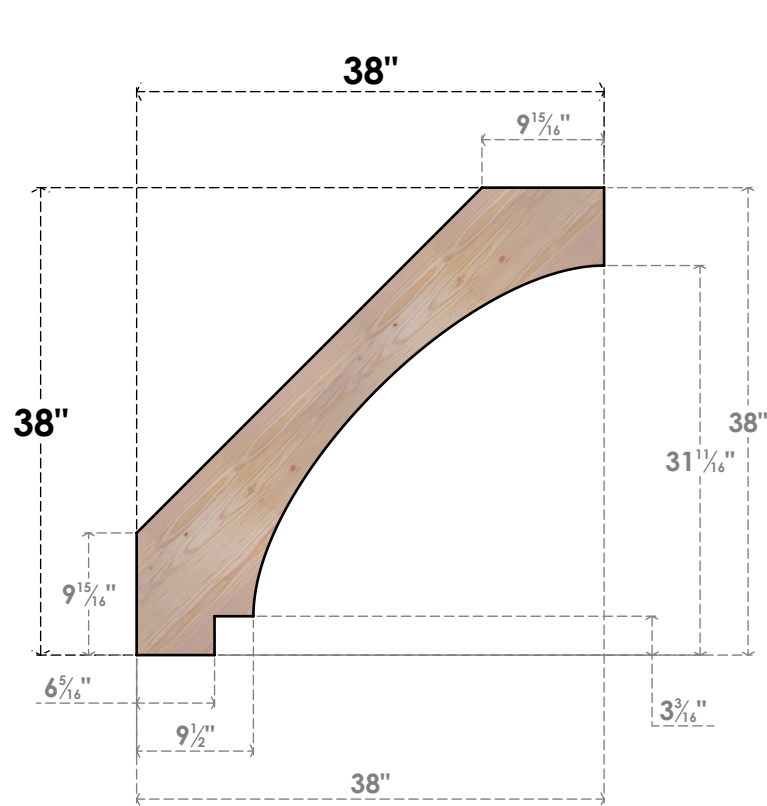

BRC06X38X38IMP00SDF

5 1/2"W X 38"D X 38"H IMPERIAL SMOOTH BRACE, DOUGLAS FIR

SIDE

FRONT

EKENA MILLWORK
 2300 WEST MAIN ST.
 CLARKSVILLE, TX 75426
 TOLL FREE: 866-607-0453
 WWW.EKENAMILLWORK.COM

NOTES

1. INSTALLATION TO BE COMPLETED IN ACCORDANCE WITH MANUFACTURER'S SPECIFICATIONS.
2. DRAWING MAY NOT BE TO SCALE
3. THIS DRAWING IS INTENDED FOR DESIGN AND PLANNING PURPOSES ONLY.
4. ALL INFORMATION CONTAINED HEREIN WAS CURRENT AT THE TIME OF DEVELOPMENT BUT MUST BE REVIEWED AND APPROVED BY THE PRODUCT MANUFACTURER TO BE CONSIDERED ACCURATE.
5. PRODUCTS ARE NOT KILN DRIED. THIS ITEM IS UNIQUE AND WILL CONTAIN THE NATURAL VARIATIONS THAT THE WOOD SPECIES OFFERS. THIS MAY RESULT IN VARIATIONS UP TO 1/4"