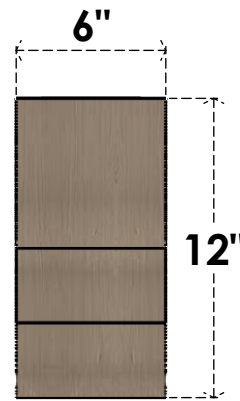

ITEM NUMBER: CORU06X12X12GRNRCPR

6"W X 12"D X 12"H SERIES 1 CLASSIC GREENSBORO ROUGH CEDAR
TIMBERTHANE FAUX WOOD CORBEL, PRIMED

SIDE PROFILE

FRONT PROFILE

ISOMETRIC

EKENA MILLWORK
2300 WEST MAIN ST.
CLARKSVILLE, TX 75426
TOLL FREE: 866-607-0453
WWW.EKENAMILLWORK.COM