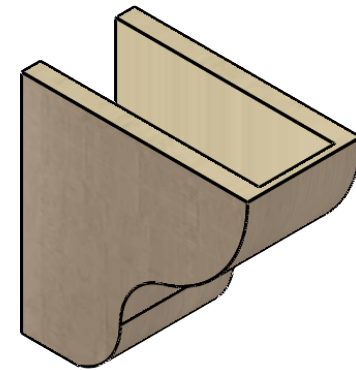

ITEM NUMBER: CORU06X12X12GRNRCPR

6"W X 12"D X 12"H SERIES 1 CLASSIC GREENSBORO ROUGH CEDAR
TIMBERTHANE FAUX WOOD CORBEL, PRIMED

SIDE PROFILE

FRONT PROFILE

ISOMETRIC

EKENA MILLWORK
2300 WEST MAIN ST.
CLARKSVILLE, TX 75426
TOLL FREE: 866-607-0453
WWW.EKENAMILLWORK.COM