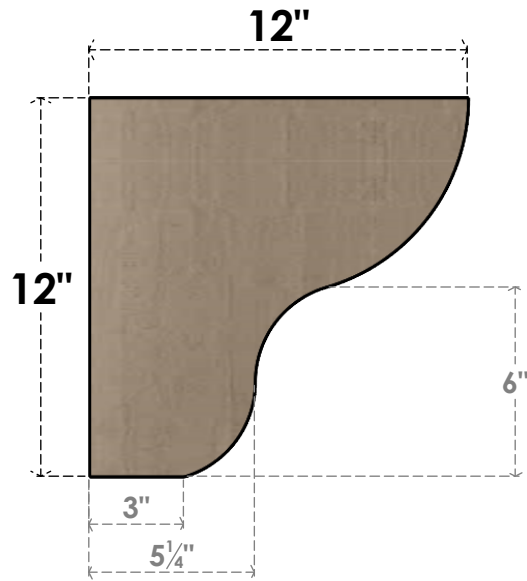

ITEM NUMBER: CORU06X12X12GRNRCPR

6"W X 12"D X 12"H SERIES 1 CLASSIC GREENSBORO ROUGH CEDAR
TIMBERTHANE FAUX WOOD CORBEL, PRIMED

SIDE PROFILE

FRONT PROFILE

ISOMETRIC

EKENA MILLWORK
2300 WEST MAIN ST.
CLARKSVILLE, TX 75426
TOLL FREE: 866-607-0453
WWW.EKENAMILLWORK.COM

NOTES

1. INSTALLATION TO BE COMPLETED IN ACCORDANCE WITH MANUFACTURER'S SPECIFICATIONS.
2. DRAWING MAY NOT BE TO SCALE
3. THIS DRAWING IS INTENDED FOR DESIGN AND PLANNING PURPOSES ONLY.
4. ALL INFORMATION CONTAINED HEREIN WAS CURRENT AT THE TIME OF DEVELOPMENT BUT MUST BE REVIEWED AND APPROVED BY THE PRODUCT MANUFACTURER TO BE CONSIDERED ACCURATE.
5. TIMBERTHANE ARCHITECTURAL PRODUCTS ARE MADE FROM HIGH DENSITY URETHANE AND COME FACTORY PRIMED