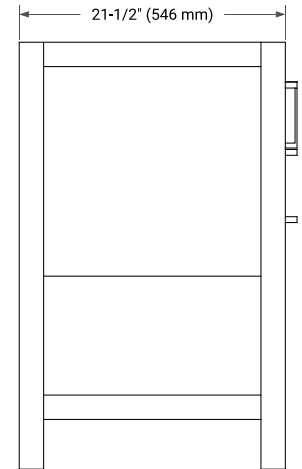

72" DOUBLE SINK BASE CABINET

BASE CABINET DIMENSIONS

72" W x 21.5" D x 34.5" H

FEATURES

- Solid wood frame & plywood panels
- Dovetail drawers and joints
- Soft closing doors & drawers

HARDWARE FINISHES*

Brushed Nickel   Satin Brass   Matte Black   Polished Chrome

*Hardware comes preinstalled with the illustrated option. Other finishes are available on our online store if you prefer a different one.

AVAILABLE COLORS

White   Grey   Midnight Blue

FRONT VIEW

SIDE VIEW

PLAN VIEW