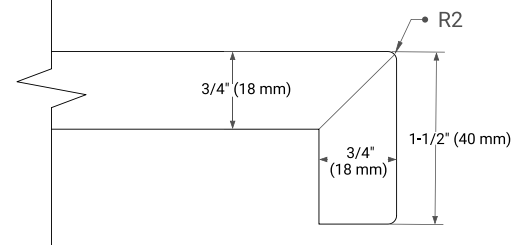

72" DOUBLE OVAL SINK COUNTERTOP WITH 1.5 IN. THICKNESS

OVERALL DIMENSIONS

72.25" W x 22" D x 1.5" H

COUNTERTOP OPTIONS

Carrara White Quartz

FEATURES

- Solid countertop with mitered edges & seams
- Undermount white oval sink
- Pre-drilled for 8" widespread faucet

INCLUDED

- Countertop
- Matching Backsplash
- Oval Sinks

COUNTERTOP PLAN VIEW

EDGE SIDE VIEW

THREE DIMENSIONAL COUNTERTOP VIEW