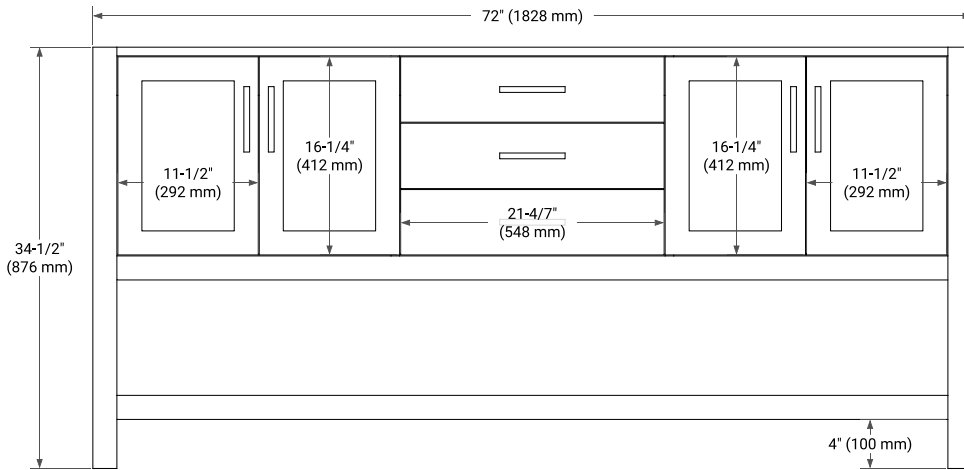

72" DOUBLE SINK BASE CABINET

BASE CABINET DIMENSIONS

72" W x 21.5" D x 34.5" H

FEATURES

- Solid wood frame & plywood panels
- Dovetail drawers and joints
- Soft closing doors & drawers

HARDWARE FINISHES*

Brushed Nickel   Satin Brass   Matte Black   Polished Chrome

*Hardware comes preinstalled with the illustrated option. Other finishes are available on our online store if you prefer a different one.

AVAILABLE COLORS

White   Grey   Midnight Blue

FRONT VIEW

SIDE VIEW

PLAN VIEW