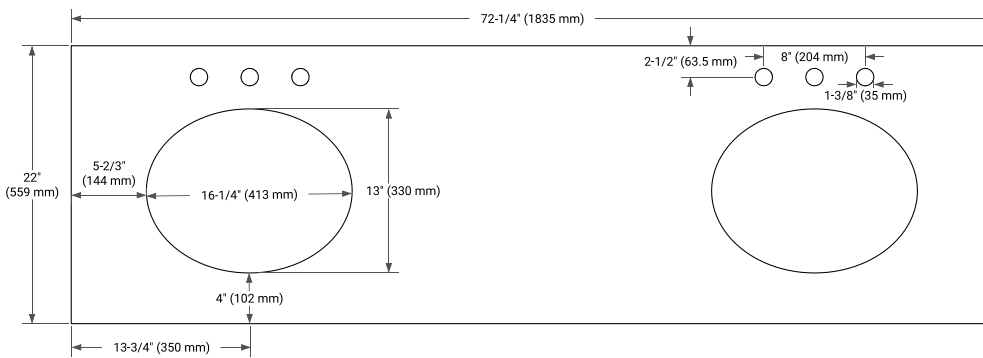

72" DOUBLE SINK BASE CABINET

BASE CABINET DIMENSIONS

72" W x 21.5" D x 34.5" H

FEATURES

- Solid wood frame & plywood panels
- Dovetail drawers and joints
- Soft closing doors & drawers

HARDWARE FINISHES*

Brushed Nickel Satin Brass Matte Black Polished Chrome

72" DOUBLE OVAL SINK COUNTERTOP WITH 1.5 IN. THICKNESS

OVERALL DIMENSIONS

72.25" W x 22" D x 1.5" H

COUNTERTOP OPTIONS

Carrara White Quartz

FEATURES

- Solid countertop with mitered edges & seams
- Undermount white oval sink
- Pre-drilled for 8" widespread faucet

INCLUDED

- Countertop
- Matching Backsplash
- Oval Sinks

COUNTERTOP PLAN VIEW

EDGE SIDE VIEW

THREE DIMENSIONAL COUNTERTOP VIEW