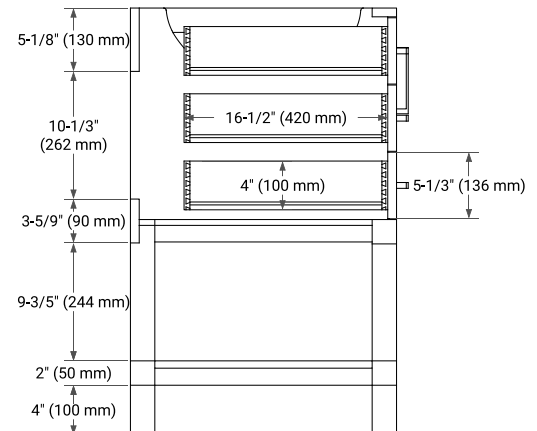

72" DOUBLE SINK BASE CABINET

BASE CABINET DIMENSIONS

72" W x 21.5" D x 34.5" H

FEATURES

- Solid wood frame & plywood panels
- Dovetail drawers and joints
- Soft closing doors & drawers

HARDWARE FINISHES*

Brushed Nickel Satin Brass Matte Black Polished Chrome

72" DOUBLE OVAL SINK COUNTERTOP WITH 1.5 IN. THICKNESS

OVERALL DIMENSIONS

72.25" W x 22" D x 1.5" H

COUNTERTOP OPTIONS

Carrara White Quartz

FEATURES

- Solid countertop with mitered edges & seams
- Undermount white oval sink
- Pre-drilled for 8" widespread faucet

INCLUDED

- Countertop
- Matching Backsplash
- Oval Sinks

COUNTERTOP PLAN VIEW

EDGE SIDE VIEW

THREE DIMENSIONAL COUNTERTOP VIEW