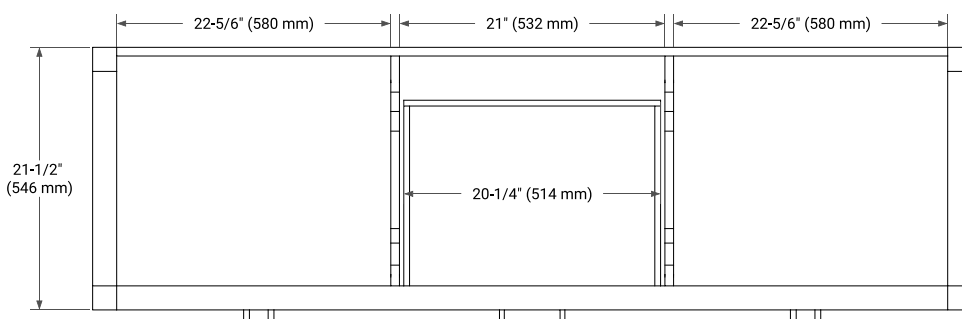

72" DOUBLE SINK BASE CABINET

BASE CABINET DIMENSIONS

72" W x 21.5" D x 34.5" H

FEATURES

- Solid wood frame & plywood panels
- Dovetail drawers and joints
- Soft closing doors & drawers

HARDWARE FINISHES*

Brushed Nickel Satin Brass Matte Black Polished Chrome

72" DOUBLE OVAL SINK COUNTERTOP WITH 1.5 IN. THICKNESS

OVERALL DIMENSIONS

72.25" W x 22" D x 1.5" H

COUNTERTOP OPTIONS

Carrara White Quartz

FEATURES

- Solid countertop with mitered edges & seams
- Undermount white oval sink
- Pre-drilled for 8" widespread faucet

INCLUDED

- Countertop
- Matching Backsplash
- Oval Sinks

COUNTERTOP PLAN VIEW

EDGE SIDE VIEW

THREE DIMENSIONAL COUNTERTOP VIEW