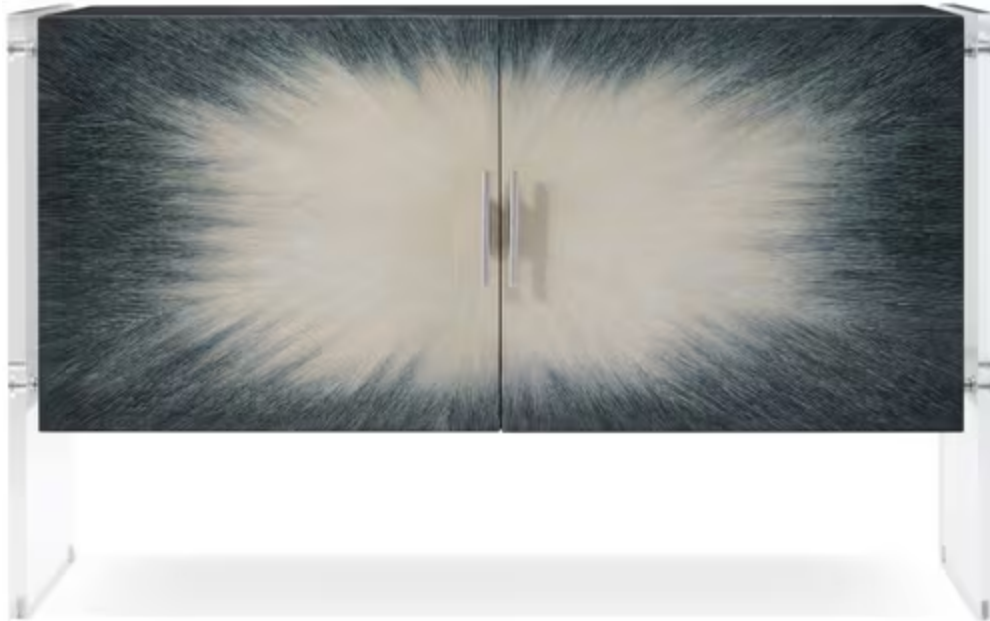

THEODORE ALEXANDER

Panos Cabinet

TA61257

A conversation piece for chic, eclectic spaces, the Panos Cabinet masterfully pays homage to its classic mid-century design inspiration. Lucite panel legs and stainless steel hardware sharply contrast the rich hand-painted ombre design of the body of the piece, and interior shelving assists in creating a contemporary amalgamation of style and practicality.

Dimensions:

W 52 x D 18 x H 32 in

W 132.1 x D 46 x H 81.3 cm

Material(s): Stainless Steel, Acrylic

Collection: Panos

Style: Modern Modern / Formal
Modern

Type: Living Room Living Room /
Storage Cabinets