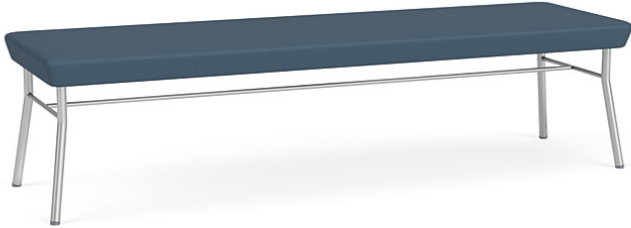

# Chat 3 Seat Bench

Starting at \$1003 | Item Number CX3001

## Versatile Practical Design

- Designed for waiting room, reception, medical and educational applications
- Tubular steel frame with upholstered seat
- Durable powder coat finish will withstand years of harsh cleansers
- Limited lifetime warranty on structure; 2+ years on upholstery
- Made proudly in the USA in a facility powered by 3,200 solar panels

### DIMENSIONS

Seat Height	18.5
Overall Dimensions WxDxH	67 x 21 x 18.5
Seat Thickness	4

### MATERIALS

COM Yardage	2.25
Frame Material	Steel
Foot Glide Material	Nylon