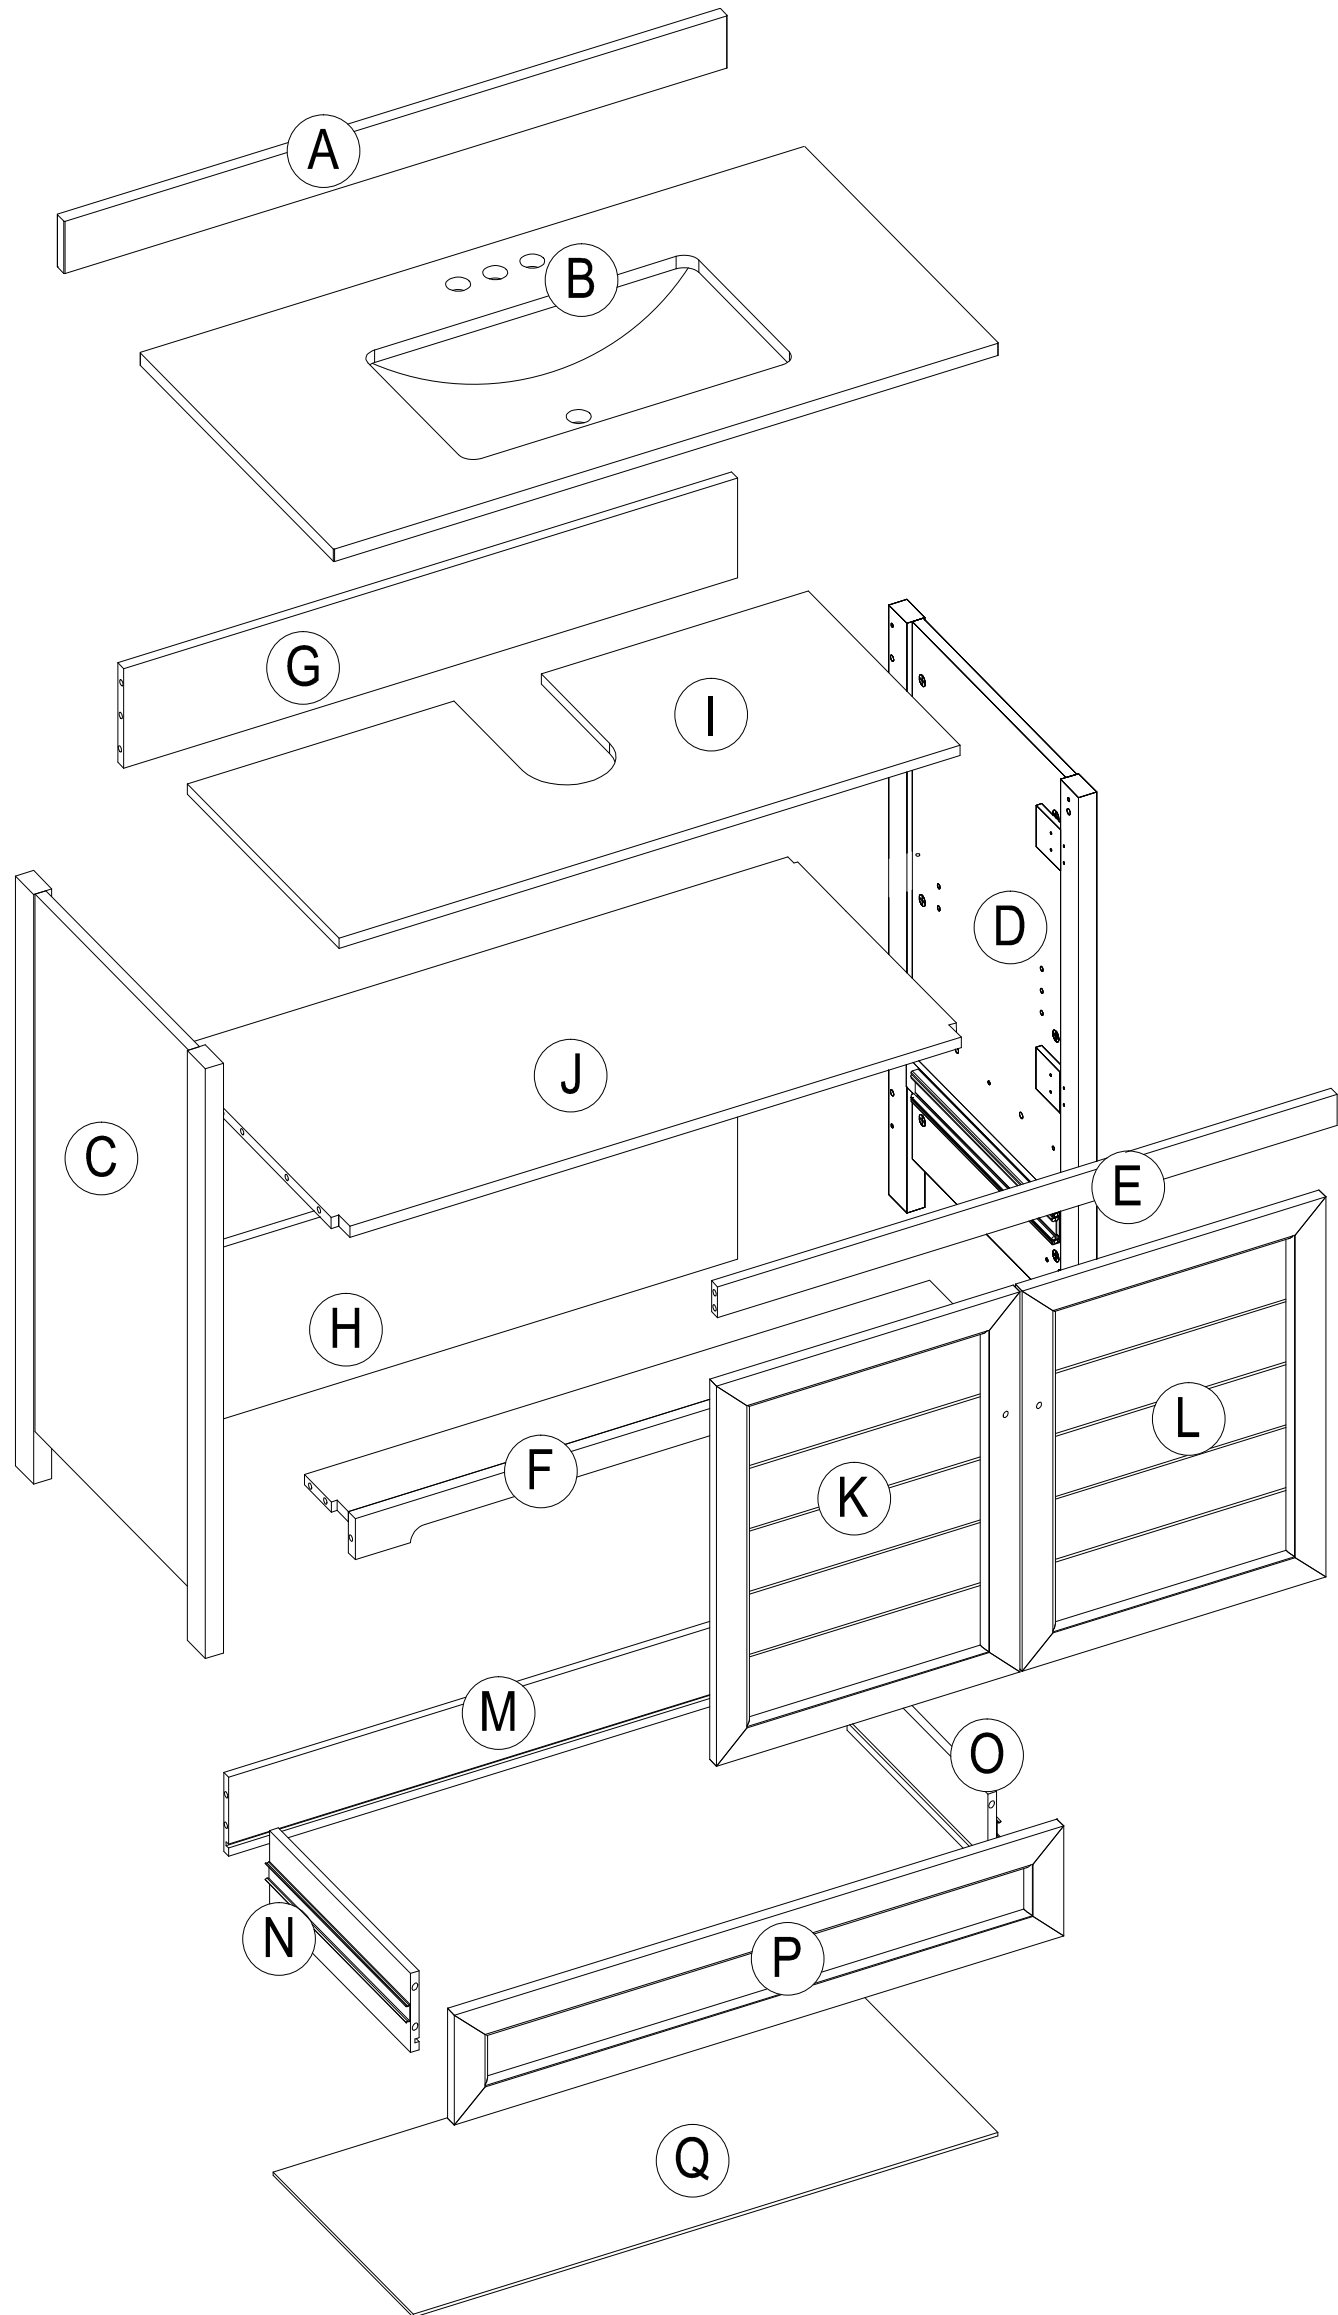

PARTS LIST

HARDWARE LIST

ITEM	DESCRIPTION	QTY	ITEM	DESCRIPTION	QTY
①	Ø8*30mm WOOD DOWELS 	16 pcs	⑦	Ø35 Euro Hinge 	4 pcs
②	Ø6*34mm CAMBOLT 	29 pcs	⑧	L150mm Handle 	1 pcs
③	Ø15*9mm CAMLOCK 	29 pcs	⑨	L37mm Handle 	2 pcs
④	#4*28mm SCREW 	4 pcs	⑩	5/32"*25mm Bolt 	2 pcs
⑤	#3.5*15 SCREW 	24 pcs	⑪	5/32"*12mm Bolt 	2 pcs
⑥	20x18x14mm Shelf Pin 	4 pcs	⑫	#3.5*12mm SCREW 	4 pcs