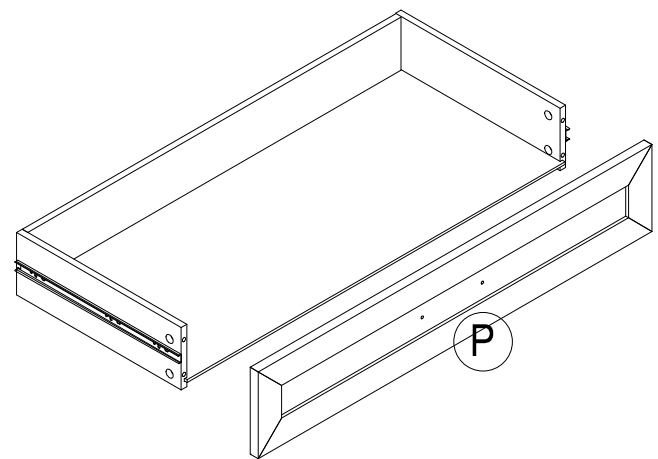

#4*28mm
SCREW
4pcs

STEP 9

STEP 10

3

Ø15*9mm
CAMLOCK
4pcs

STEP 11

NOTE : Drawers are removable

STEP 12

6

20x18x14mm
Shelf Pin
4pcs

STEP 13

⑫ #3.5*12mm
SCREW
4pcs

NOTE : Shelf is adjustable

STEP 14

9

L148mm
Handle
2pcs