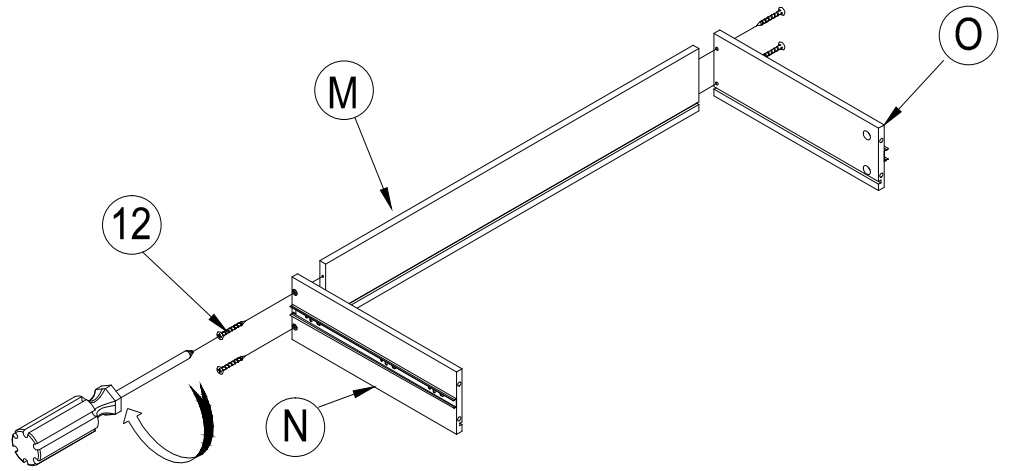

STEP 4

① Ø8*30mm
WOOD DOWELS
7 pcs

③ Ø15*9mm
CAMLOCK
5 pcs

STEP 5

3

Ø15*9mm
CAMLOCK
6pcs

STEP 6

5

#3.5*15
SCREW
24pcs

7

Ø35
Euro Hinge
4pcs

STEP 7

2

Ø6*34mm
CAMBOLT
4pcs

STEP 8

4

#4*28mm
SCREW
4pcs

STEP 9

STEP 10

3

Ø15*9mm
CAMLOCK
4pcs

STEP 11

NOTE : Drawers are removable

STEP 12

6

20x18x14mm
Shelf Pin
4pcs

STEP 13

⑫ #3.5*12mm
SCREW
4pcs

NOTE : Shelf is adjustable

STEP 14

9

L148mm
Handle
2pcs