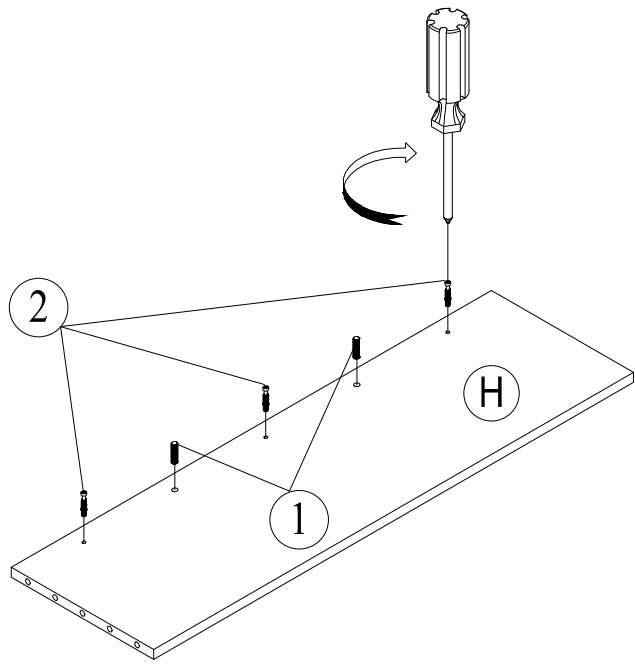

PARTS LIST

HARDWARE LIST

ITEM	DESCRIPTION	QTY	ITEM	DESCRIPTION	QTY
①	Ø8*30mm WOOD DOWELS 	16 pcs	⑦	Ø35 Euro Hinge 	4 pcs
②	Ø6*34mm CAMBOLT 	29 pcs	⑧	L150mm Handle 	1 pcs
③	Ø15*9mm CAMLOCK 	29 pcs	⑨	L37mm Handle 	2 pcs
④	#4*28mm SCREW 	4 pcs	⑩	5/32"*25mm Bolt 	2 pcs
⑤	#3.5*15 SCREW 	24 pcs	⑪	5/32"*12mm Bolt 	2 pcs
⑥	20x18x14mm Shelf Pin 	4 pcs	⑫	#3.5*12mm SCREW 	4 pcs

TOOLS REQUIRED (Not Included)

Silicone
Sealant

Level

Phillips
Screwdriver

Clean rag

INSTALLATION

STEP 1

① Ø8*30mm
WOOD DOWELS
7pcs

② Ø6*34mm
CAMBOLT
22pcs

STEP 2

① $\text{Ø}8*30\text{mm}$
WOOD DOWELS
2pcs

② $\text{Ø}6*34\text{mm}$
CAMBOLT
3pcs

③ $\text{Ø}15*9\text{mm}$
CAMLOCK
3pcs

STEP 3

3

Ø15*9mm
CAMLOCK
11 pcs