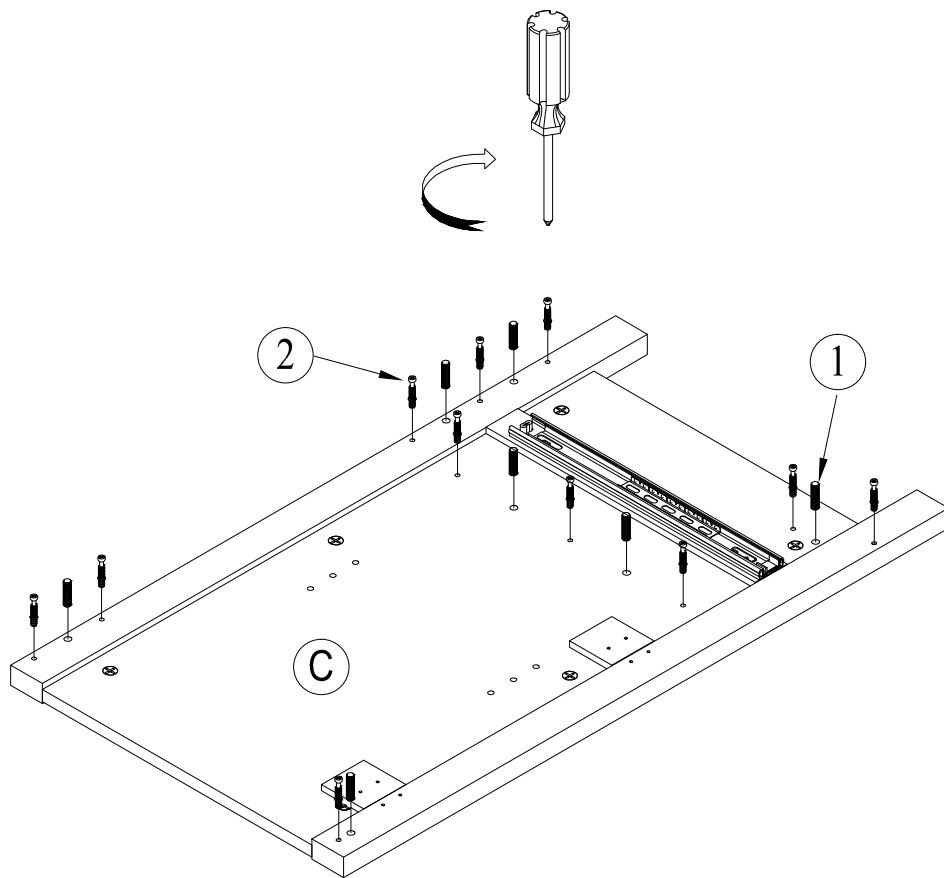

PARTS LIST

HARDWARE LIST

ITEM	DESCRIPTION	QTY	ITEM	DESCRIPTION	QTY
①	Ø8*30mm WOOD DOWELS 	16 pcs	⑦	Ø35 Euro Hinge 	4 pcs
②	Ø6*34mm CAMBOLT 	29 pcs	⑧	L150mm Handle 	1 pcs
③	Ø15*9mm CAMLOCK 	29 pcs	⑨	L37mm Handle 	2 pcs
④	#4*28mm SCREW 	4 pcs	⑩	5/32"*25mm Bolt 	2 pcs
⑤	#3.5*15 SCREW 	24 pcs	⑪	5/32"*12mm Bolt 	2 pcs
⑥	20x18x14mm Shelf Pin 	4 pcs	⑫	#3.5*12mm SCREW 	4 pcs

TOOLS REQUIRED (Not Included)

Silicone
Sealant

Level

Phillips
Screwdriver

Clean rag

INSTALLATION

STEP 1

① Ø8*30mm
WOOD DOWELS
7pcs

② Ø6*34mm
CAMBOLT
22pcs

STEP 2

① $\text{Ø}8*30\text{mm}$
WOOD DOWELS
2pcs

② $\text{Ø}6*34\text{mm}$
CAMBOLT
3pcs

③ $\text{Ø}15*9\text{mm}$
CAMLOCK
3pcs

STEP 3

3

Ø15*9mm
CAMLOCK
11 pcs