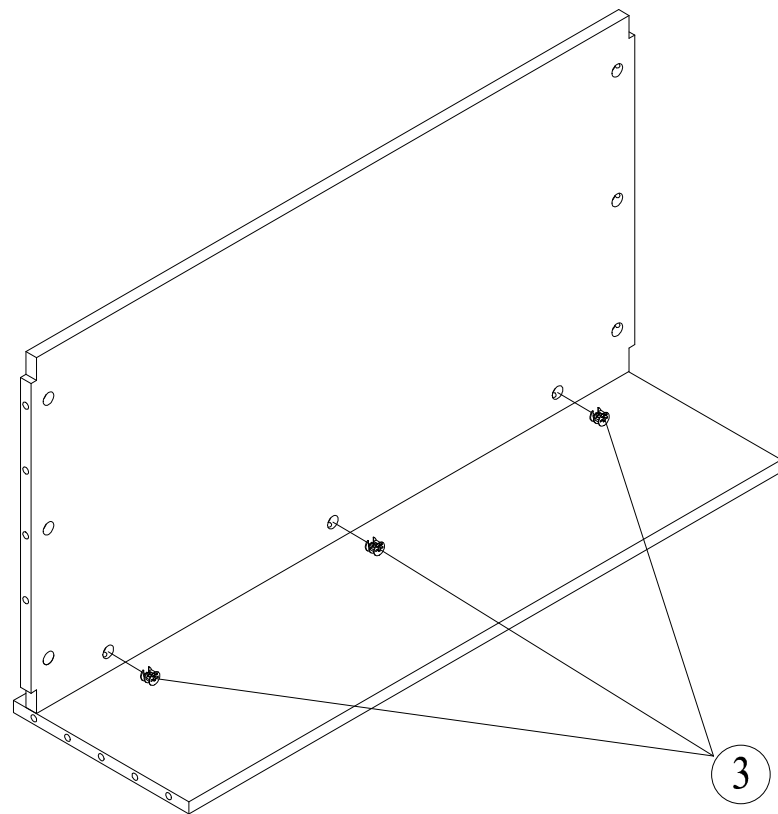

STEP 2

① $\text{Ø}8*30\text{mm}$
WOOD DOWELS
2pcs

② $\text{Ø}6*34\text{mm}$
CAMBOLT
3pcs

③ $\text{Ø}15*9\text{mm}$
CAMLOCK
3pcs