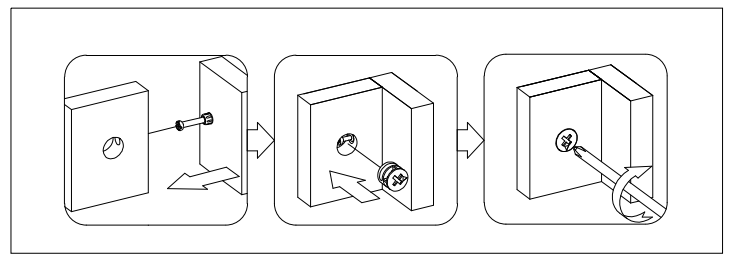

TOOLS REQUIRED (Not Included)

Silicone
Sealant

Level

Phillips
Screwdriver

Clean rag

INSTALLATION

STEP 1

① Ø8*30mm
WOOD DOWELS
7pcs

② Ø6*34mm
CAMBOLT
22pcs

STEP 2

① $\text{Ø}8*30\text{mm}$
WOOD DOWELS
2pcs

② $\text{Ø}6*34\text{mm}$
CAMBOLT
3pcs

③ $\text{Ø}15*9\text{mm}$
CAMLOCK
3pcs

STEP 3

3

Ø15*9mm
CAMLOCK
11 pcs