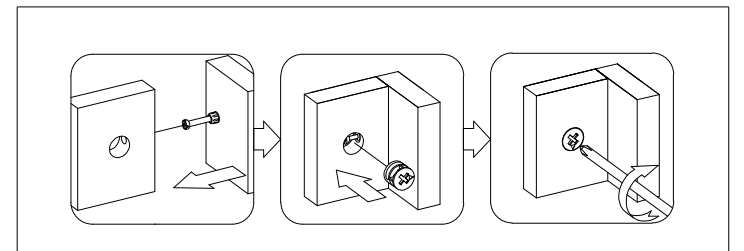

STEP 2

① $\text{Ø}8*30\text{mm}$
WOOD DOWELS
2pcs

② $\text{Ø}6*34\text{mm}$
CAMBOLT
3pcs

③ $\text{Ø}15*9\text{mm}$
CAMLOCK
3pcs