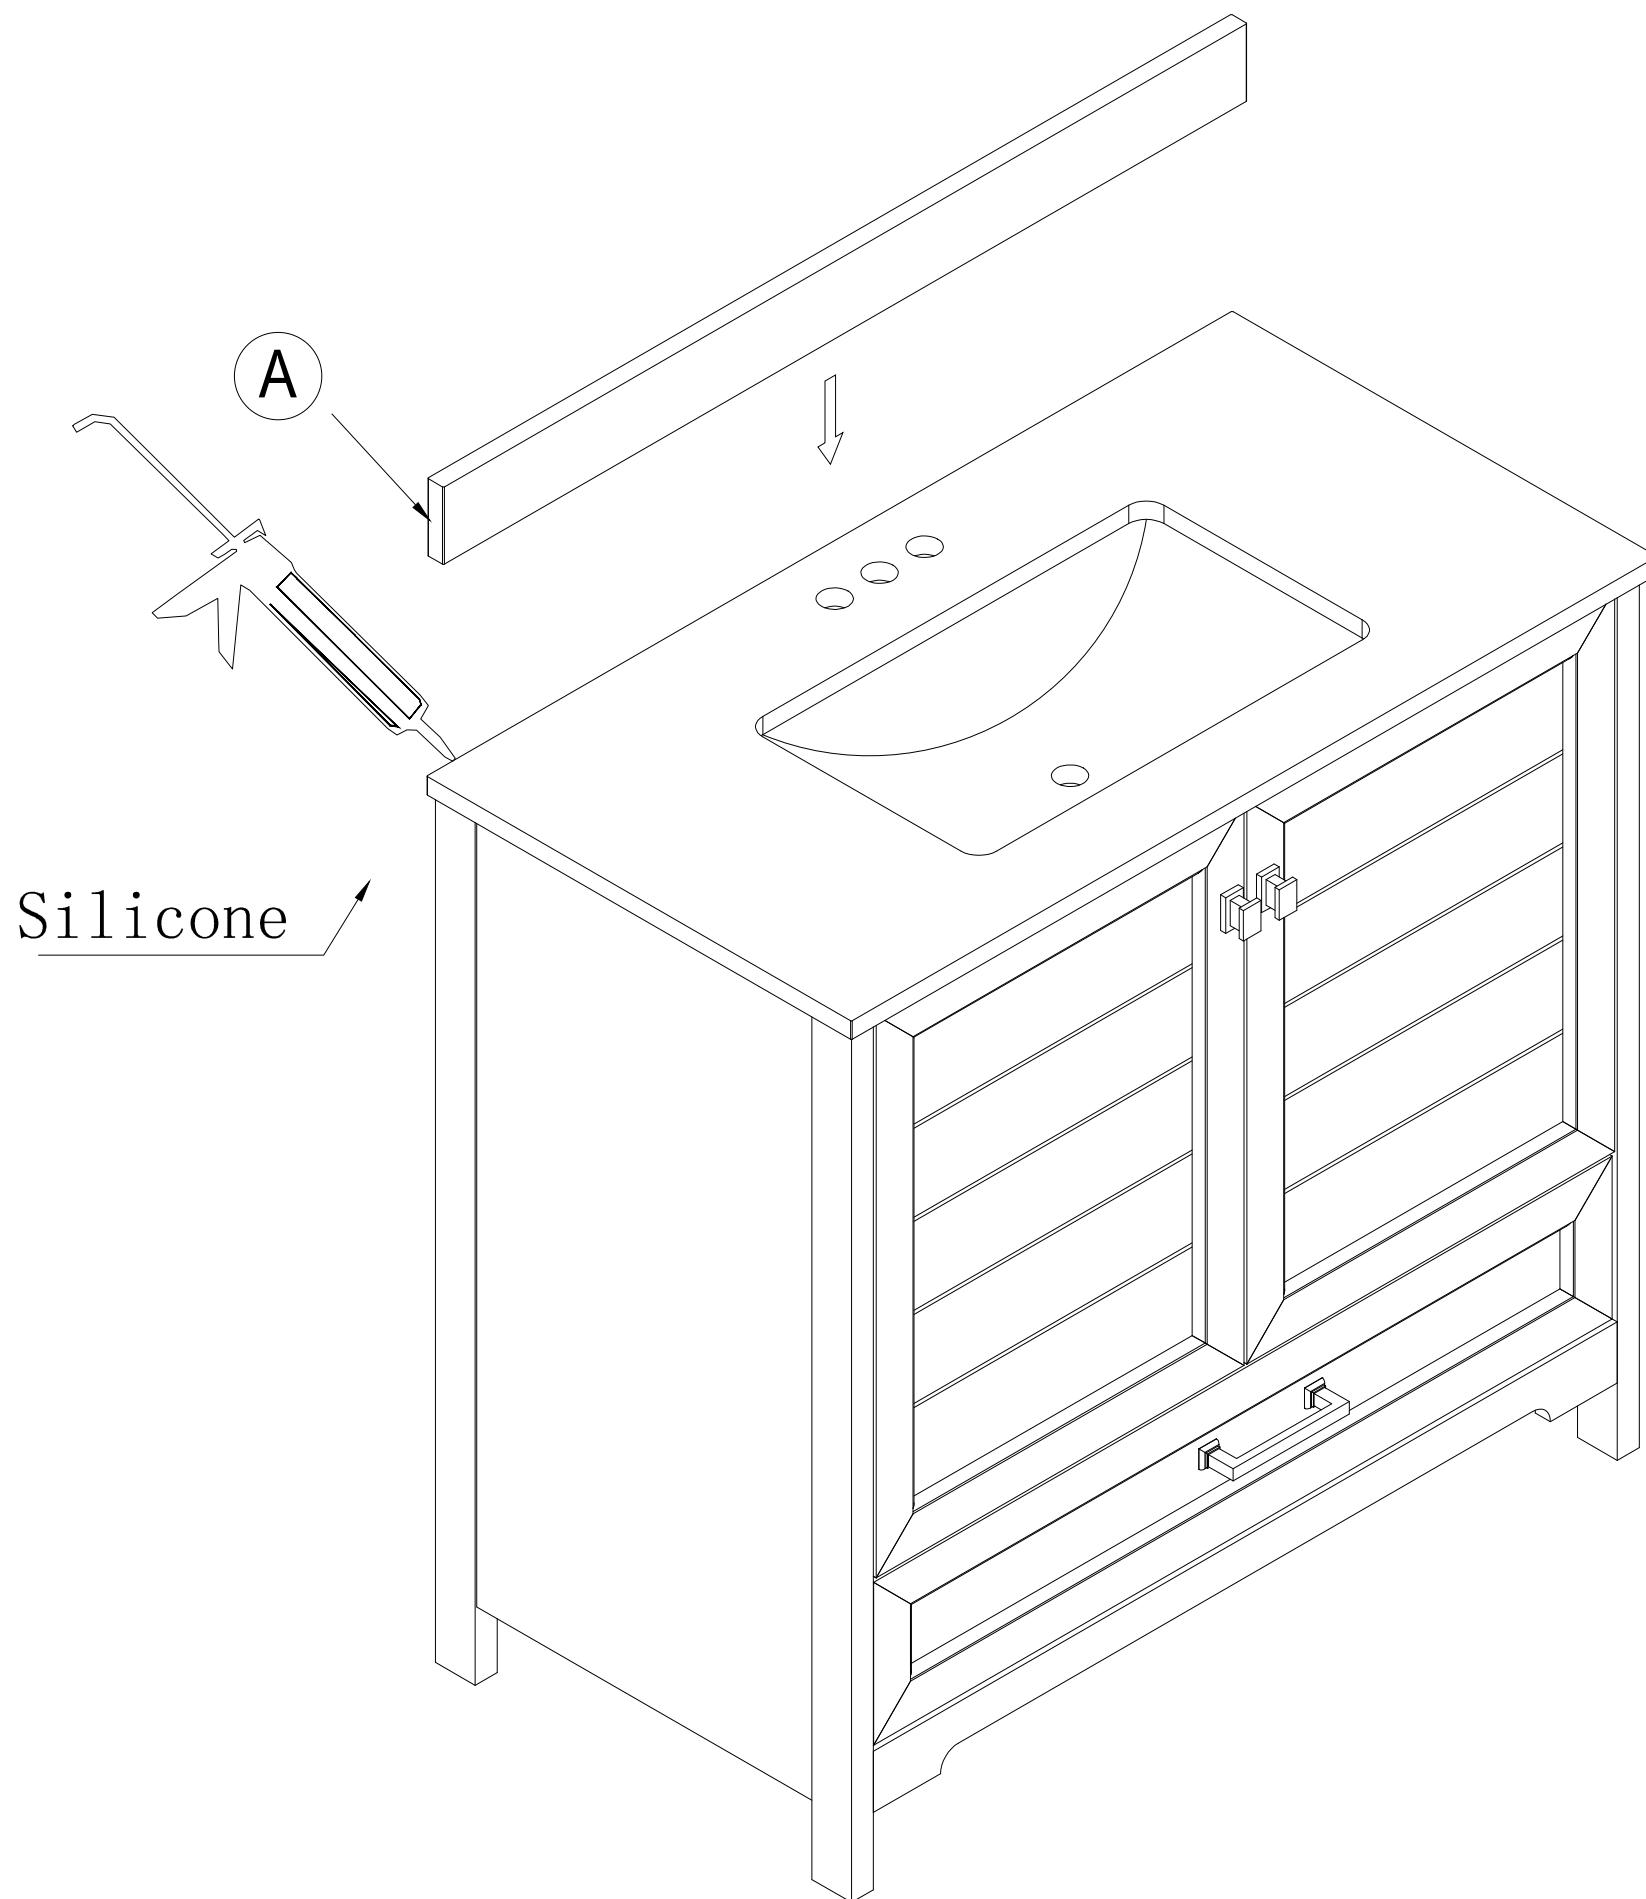

STEP 17

24H!