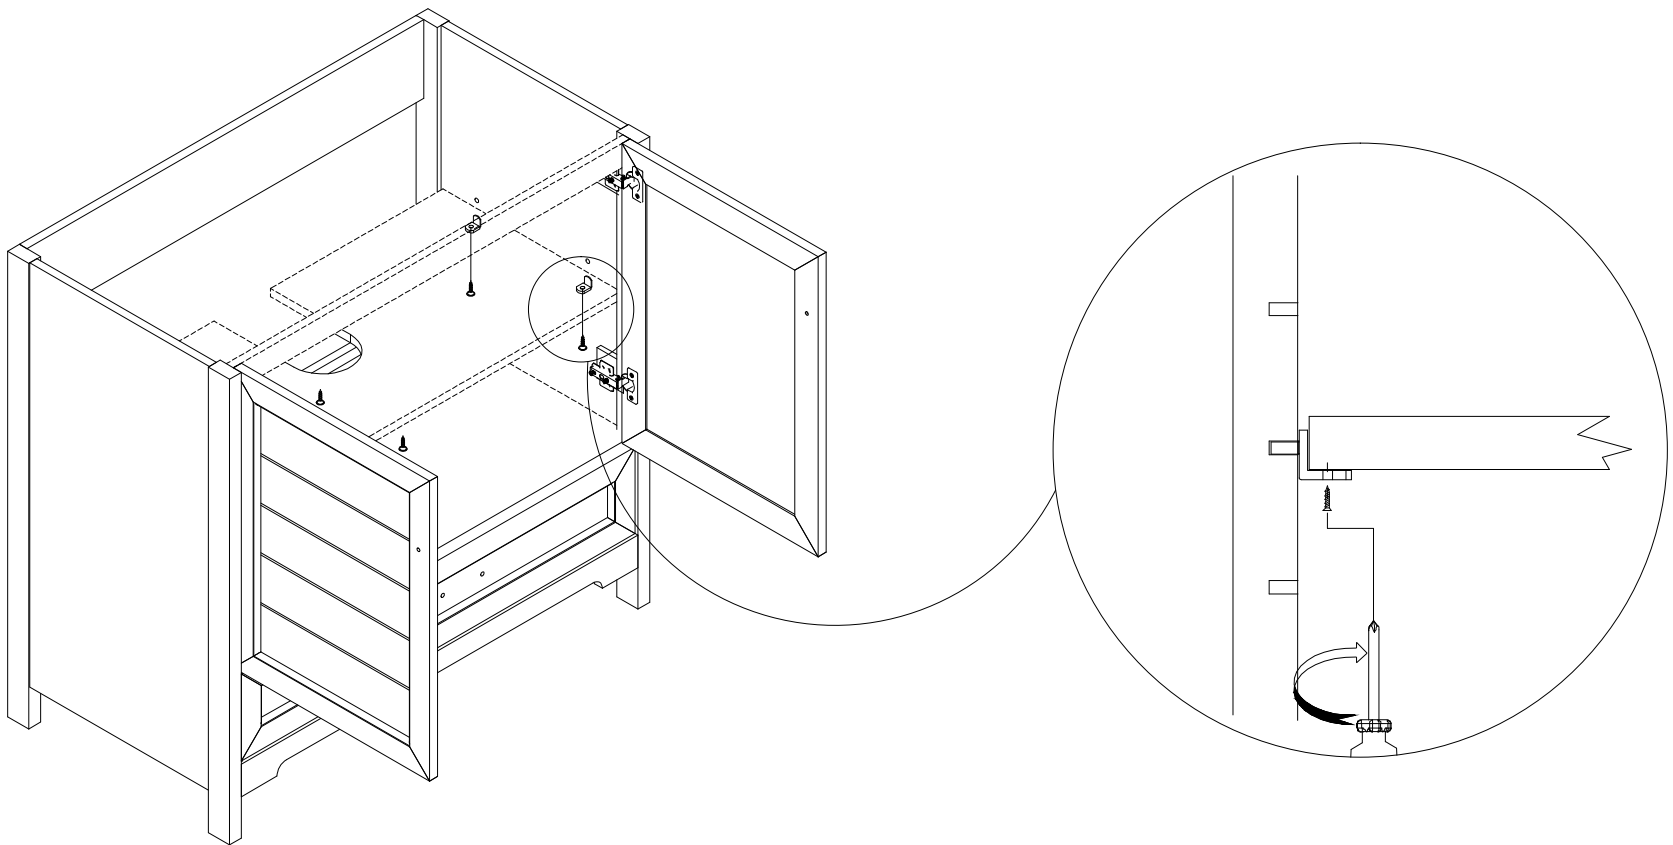

#4*28mm
SCREW
4pcs

STEP 9

STEP 10

3

Ø15*9mm
CAMLOCK
4pcs

STEP 11

NOTE : Drawers are removable

STEP 12

6

20x18x14mm
Shelf Pin
4pcs

STEP 13

⑫ #3.5*12mm
SCREW
4pcs

NOTE : Shelf is adjustable

STEP 14

9

L148mm
Handle
2pcs

10

5/32"*25mm
Bolt
2pcs

STEP 15

8

L37mm
Handle
1pcs

11

5/32"*12mm
Bolt
2pcs

STEP 16