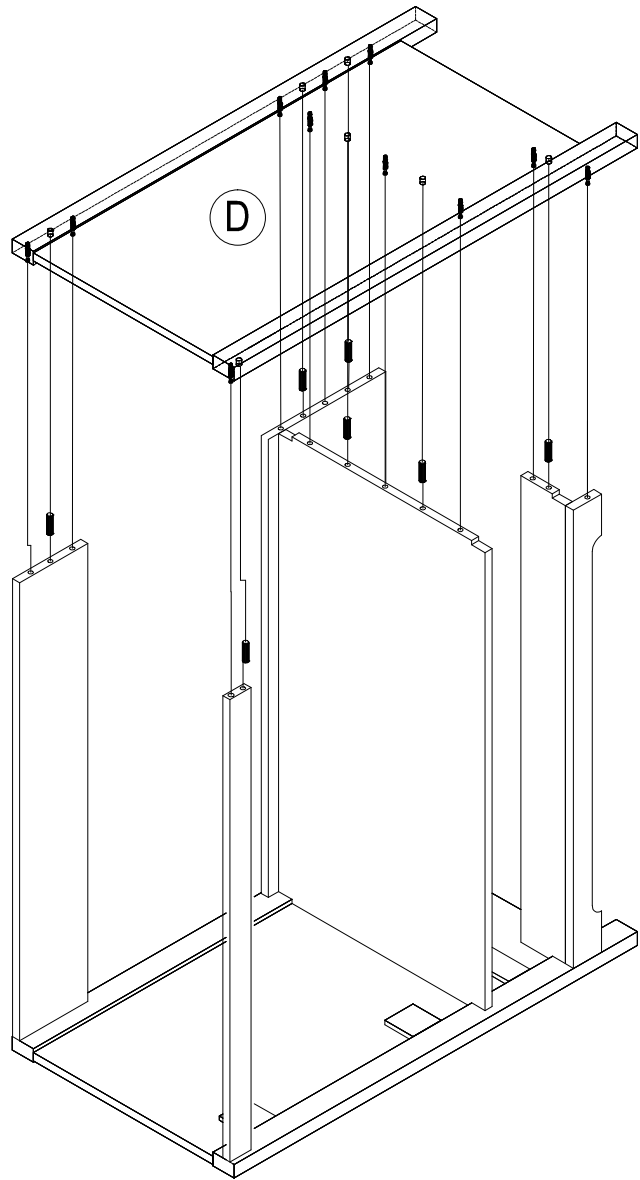

PARTS LIST

HARDWARE LIST

ITEM	DESCRIPTION	QTY	ITEM	DESCRIPTION	QTY
①	Ø8*30mm WOOD DOWELS 	16 pcs	⑦	Ø35 Euro Hinge 	4 pcs
②	Ø6*34mm CAMBOLT 	29 pcs	⑧	L150mm Handle 	1 pcs
③	Ø15*9mm CAMLOCK 	29 pcs	⑨	L37mm Handle 	2 pcs
④	#4*28mm SCREW 	4 pcs	⑩	5/32"*25mm Bolt 	2 pcs
⑤	#3.5*15 SCREW 	24 pcs	⑪	5/32"*12mm Bolt 	2 pcs
⑥	20x18x14mm Shelf Pin 	4 pcs	⑫	#3.5*12mm SCREW 	4 pcs

② Ø6*34mm
CAMBOLT
22pcs

STEP 2

① $\text{Ø}8*30\text{mm}$
WOOD DOWELS
2pcs

② $\text{Ø}6*34\text{mm}$
CAMBOLT
3pcs

③ $\text{Ø}15*9\text{mm}$
CAMLOCK
3pcs

STEP 3

3

Ø15*9mm
CAMLOCK
11 pcs

STEP 4

① Ø8*30mm
WOOD DOWELS
7 pcs

③ Ø15*9mm
CAMLOCK
5 pcs

STEP 5

3

Ø15*9mm
CAMLOCK
6pcs

STEP 6

5