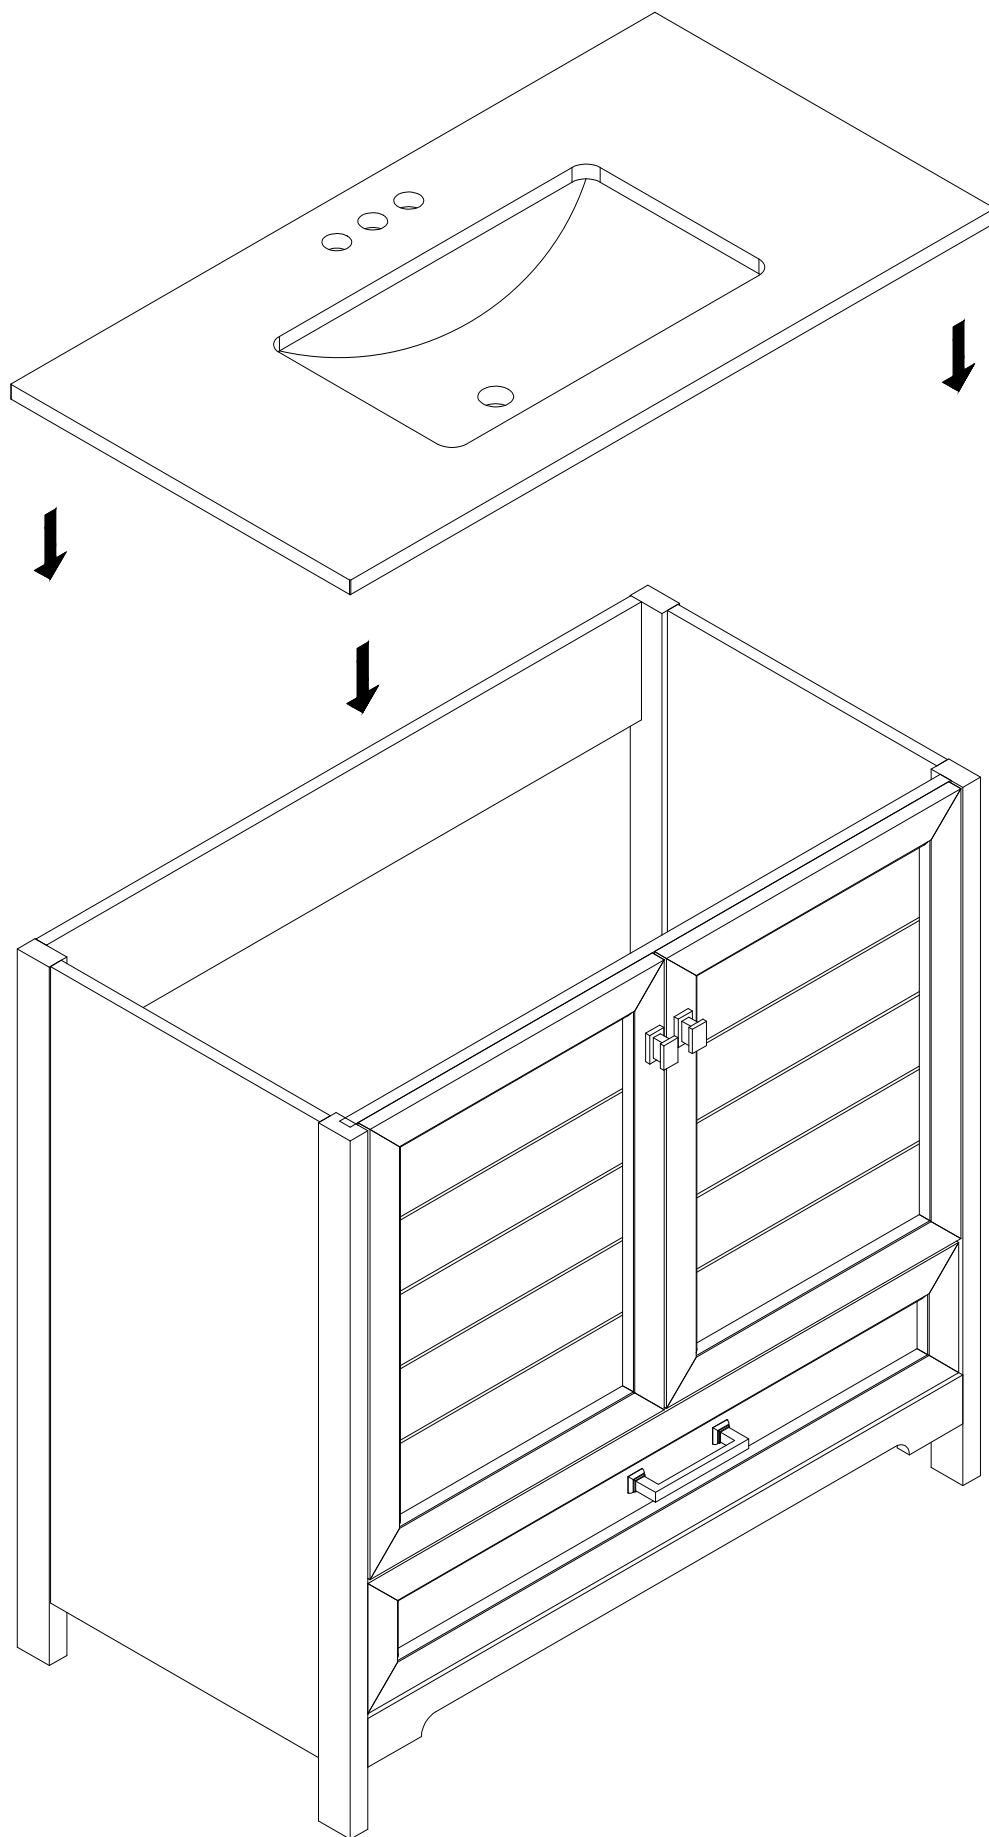

#4*28mm
SCREW
4pcs

STEP 9

STEP 10

3

Ø15*9mm
CAMLOCK
4pcs

STEP 11

NOTE : Drawers are removable

STEP 12

6

20x18x14mm
Shelf Pin
4pcs

STEP 13

⑫ #3.5*12mm
SCREW
4pcs

NOTE : Shelf is adjustable

STEP 14

9

L148mm
Handle
2pcs

10

5/32"*25mm
Bolt
2pcs

STEP 15

8

L37mm
Handle
1pcs

11

5/32"*12mm
Bolt
2pcs

STEP 16