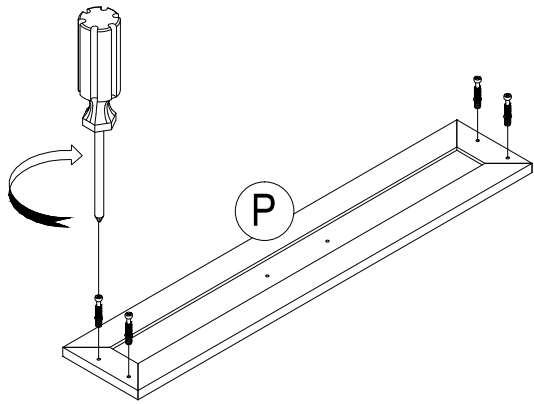

STEP 4

① Ø8*30mm
WOOD DOWELS
7 pcs

③ Ø15*9mm
CAMLOCK
5 pcs

STEP 5

3

Ø15*9mm
CAMLOCK
6pcs

STEP 6

5

#3.5*15
SCREW
24pcs

7

Ø35
Euro Hinge
4pcs

STEP 7

2

Ø6*34mm
CAMBOLT
4pcs

STEP 8

4

#4*28mm
SCREW
4pcs

STEP 9

STEP 10

3

Ø15*9mm
CAMLOCK
4pcs

STEP 11

NOTE : Drawers are removable

STEP 12

6

20x18x14mm
Shelf Pin
4pcs

STEP 13

⑫ #3.5*12mm
SCREW
4pcs

NOTE : Shelf is adjustable

STEP 14

9

L148mm
Handle
2pcs