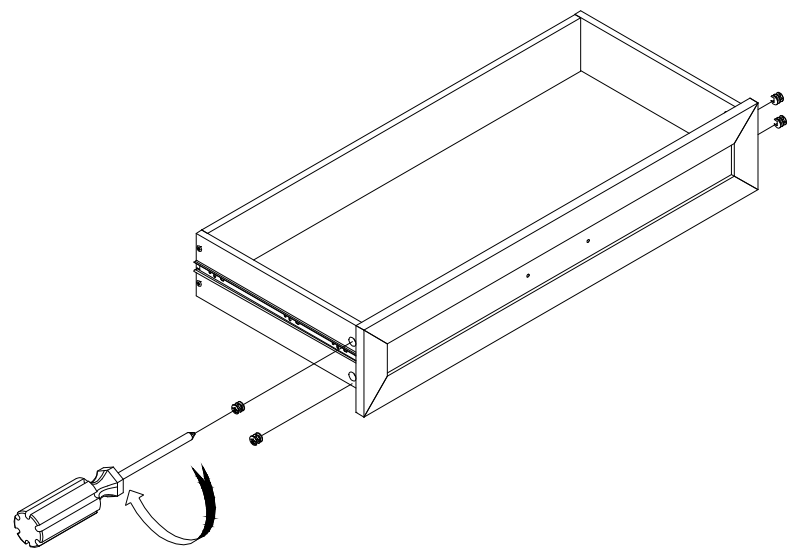

#4*28mm
SCREW
4pcs

STEP 9

STEP 10

3

Ø15*9mm
CAMLOCK
4pcs

STEP 11

NOTE : Drawers are removable

STEP 12

6

20x18x14mm
Shelf Pin
4pcs

STEP 13

⑫ #3.5*12mm
SCREW
4pcs

NOTE : Shelf is adjustable

STEP 14

9

L148mm
Handle
2pcs