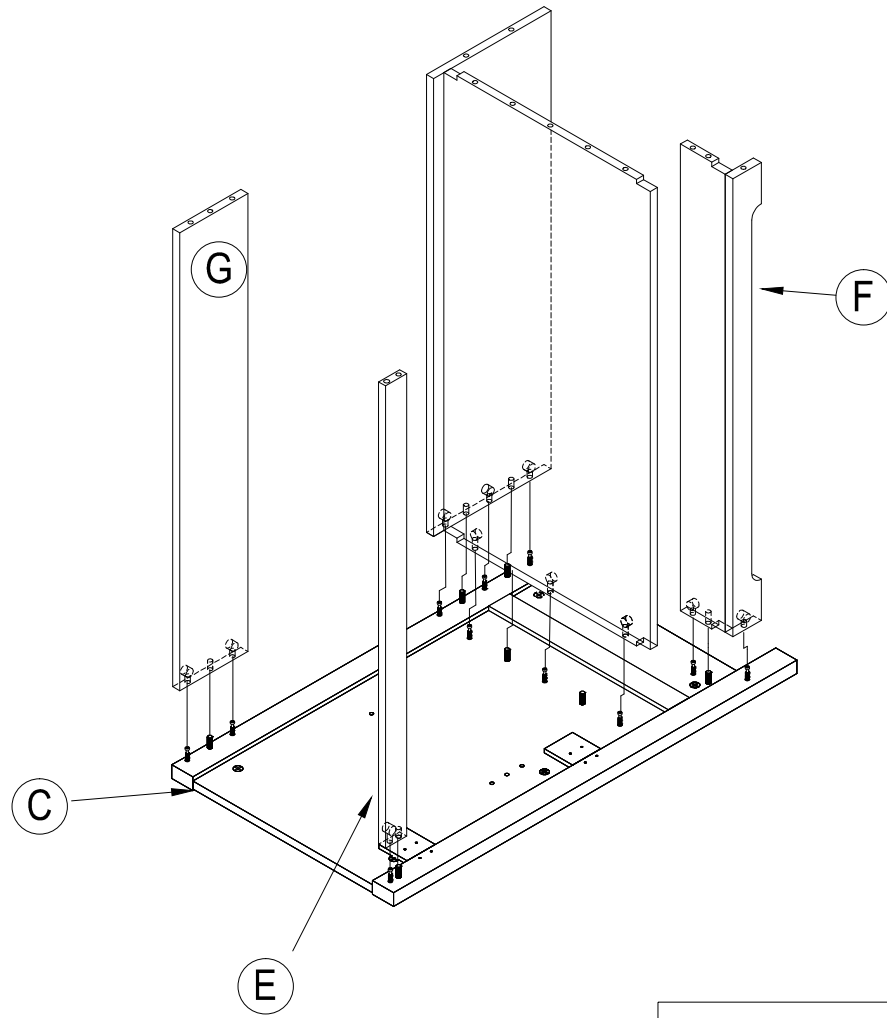

PARTS LIST

HARDWARE LIST

ITEM	DESCRIPTION	QTY	ITEM	DESCRIPTION	QTY
①	Ø8*30mm WOOD DOWELS 	16 pcs	⑦	Ø35 Euro Hinge 	4 pcs
②	Ø6*34mm CAMBOLT 	29 pcs	⑧	L150mm Handle 	1 pcs
③	Ø15*9mm CAMLOCK 	29 pcs	⑨	L37mm Handle 	2 pcs
④	#4*28mm SCREW 	4 pcs	⑩	5/32"*25mm Bolt 	2 pcs
⑤	#3.5*15 SCREW 	24 pcs	⑪	5/32"*12mm Bolt 	2 pcs
⑥	20x18x14mm Shelf Pin 	4 pcs	⑫	#3.5*12mm SCREW 	4 pcs

② Ø6*34mm
CAMBOLT
22pcs

STEP 2

① $\text{Ø}8*30\text{mm}$
WOOD DOWELS
2pcs

② $\text{Ø}6*34\text{mm}$
CAMBOLT
3pcs

③ $\text{Ø}15*9\text{mm}$
CAMLOCK
3pcs

STEP 3

3

Ø15*9mm
CAMLOCK
11 pcs

STEP 4

① Ø8*30mm
WOOD DOWELS
7 pcs

③ Ø15*9mm
CAMLOCK
5 pcs

STEP 5

3

Ø15*9mm
CAMLOCK
6pcs

STEP 6

5