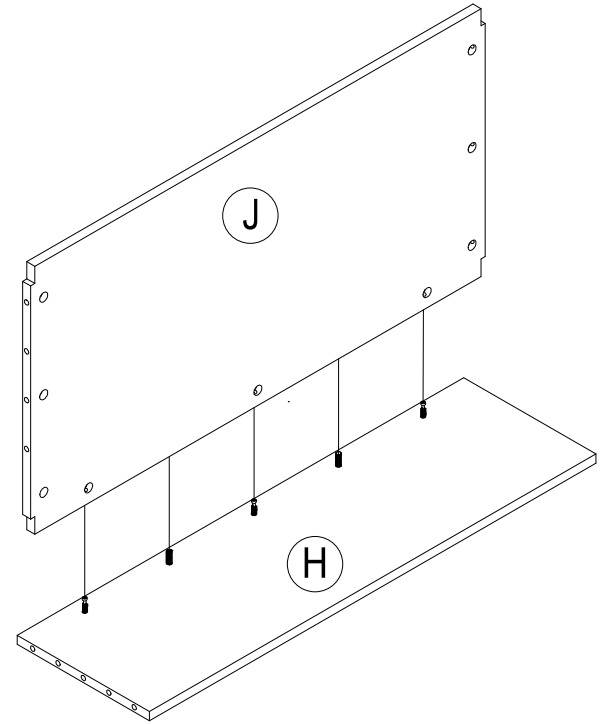

STEP 2

① $\text{Ø}8*30\text{mm}$
WOOD DOWELS
2pcs

② $\text{Ø}6*34\text{mm}$
CAMBOLT
3pcs

③ $\text{Ø}15*9\text{mm}$
CAMLOCK
3pcs