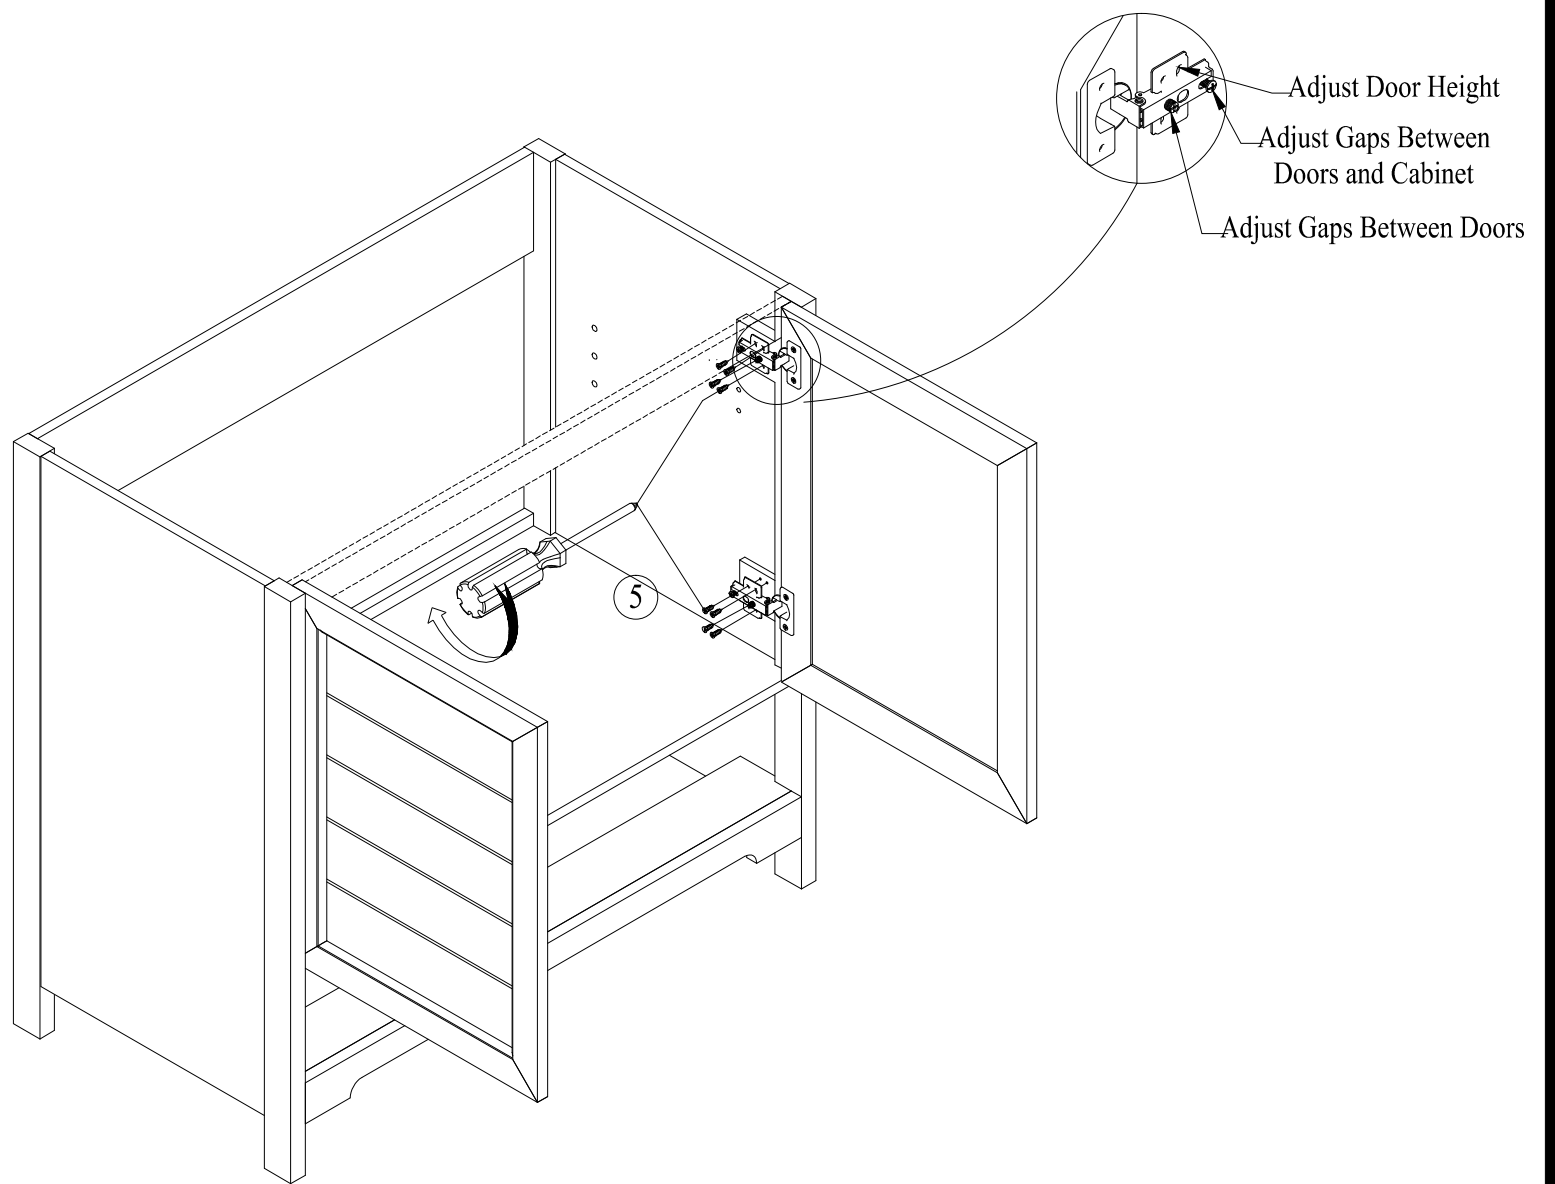

STEP 4

① Ø8*30mm
WOOD DOWELS
7 pcs

③ Ø15*9mm
CAMLOCK
5 pcs

STEP 5

3

Ø15*9mm
CAMLOCK
6pcs

STEP 6

5

#3.5*15
SCREW
24pcs

7

Ø35
Euro Hinge
4pcs

STEP 7

2

Ø6*34mm
CAMBOLT
4pcs

STEP 8

4

#4*28mm
SCREW
4pcs

STEP 9

STEP 10

3

Ø15*9mm
CAMLOCK
4pcs

STEP 11

NOTE : Drawers are removable

STEP 12

6

20x18x14mm
Shelf Pin
4pcs

STEP 13

⑫ #3.5*12mm
SCREW
4pcs

NOTE : Shelf is adjustable

STEP 14

9

L148mm
Handle
2pcs