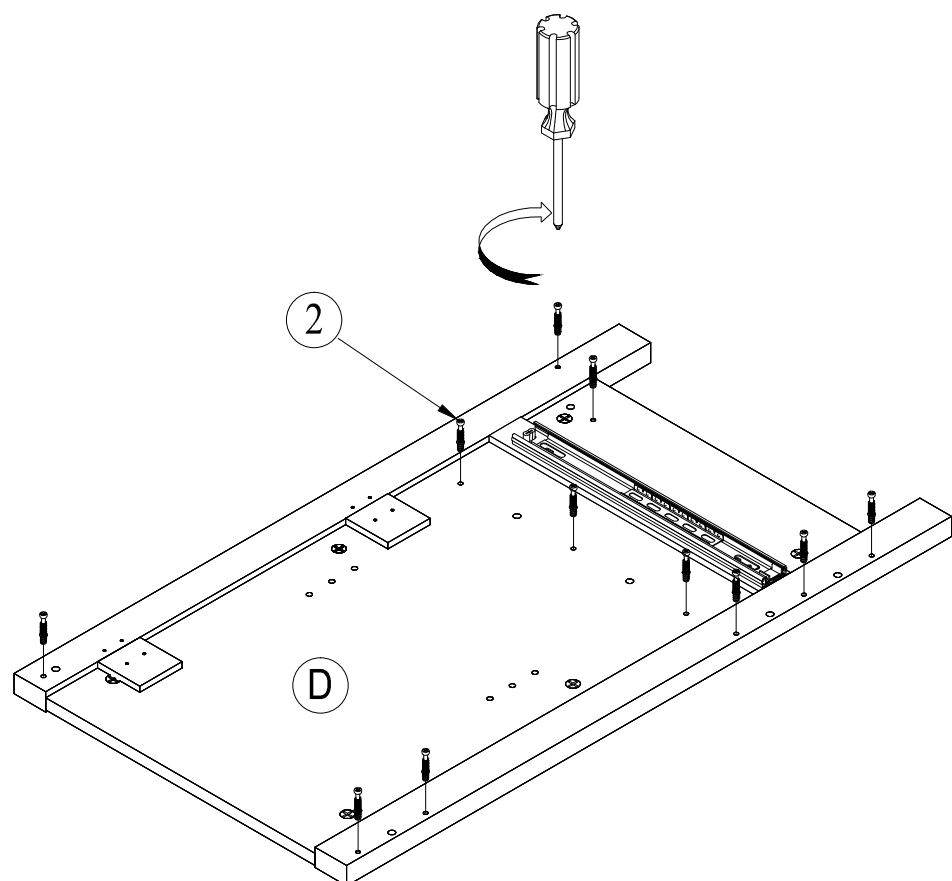

PARTS LIST

HARDWARE LIST

ITEM	DESCRIPTION	QTY	ITEM	DESCRIPTION	QTY
①	Ø8*30mm WOOD DOWELS 	16 pcs	⑦	Ø35 Euro Hinge 	4 pcs
②	Ø6*34mm CAMBOLT 	29 pcs	⑧	L150mm Handle 	1 pcs
③	Ø15*9mm CAMLOCK 	29 pcs	⑨	L37mm Handle 	2 pcs
④	#4*28mm SCREW 	4 pcs	⑩	5/32"*25mm Bolt 	2 pcs
⑤	#3.5*15 SCREW 	24 pcs	⑪	5/32"*12mm Bolt 	2 pcs
⑥	20x18x14mm Shelf Pin 	4 pcs	⑫	#3.5*12mm SCREW 	4 pcs

TOOLS REQUIRED (Not Included)

Silicone
Sealant

Level

Phillips
Screwdriver

Clean rag

INSTALLATION

STEP 1

① Ø8*30mm
WOOD DOWELS
7pcs

② Ø6*34mm
CAMBOLT
22pcs

STEP 2

① $\text{Ø}8*30\text{mm}$
WOOD DOWELS
2pcs

② $\text{Ø}6*34\text{mm}$
CAMBOLT
3pcs

③ $\text{Ø}15*9\text{mm}$
CAMLOCK
3pcs

STEP 3

3

Ø15*9mm
CAMLOCK
11 pcs