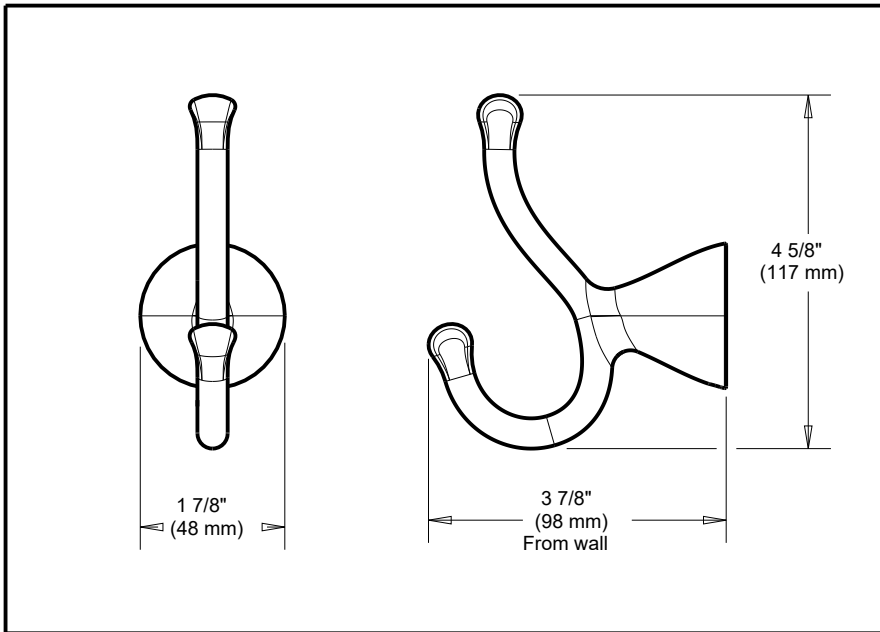

DELTA[®] ACCESSORIES

- Arvo Bath Collection
- Towel Hook

Submitted Model No.: _____

Specific Features: _____

STANDARD SPECIFICATIONS:

- Mounting hardware and mounting template included with product.