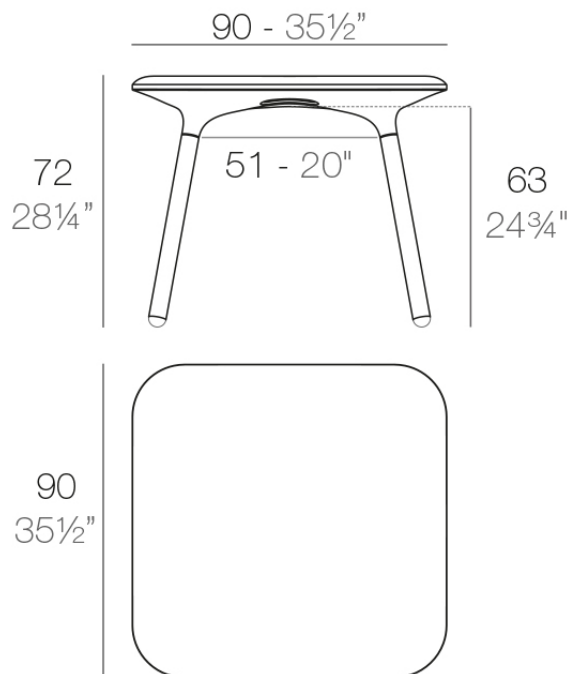

Info

Description

Made of polyethylene resin by rotational moulding. 100% Recyclable. Item suitable for indoor and outdoor use. Available in different finishes.

Weight: 14.64 Kg

PAL Mesa 90x90
PAL Table 35 1/2"x35 1/2"