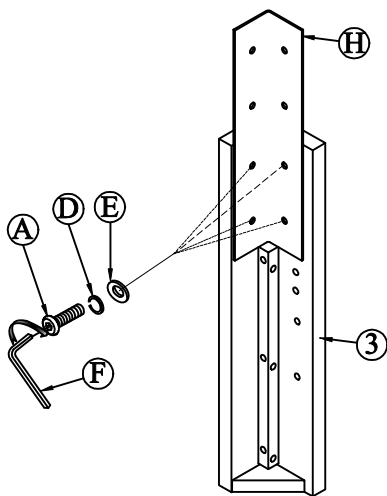

ASSEMBLY INSTRUCTION FOR A FURNITURE

HEADBOARD&FOOTBOARD KING BED-RAILS

Thank you for purchasing this quality product. Be sure to check all packing material carefully for small parts which may have come loose inside the carton during shipment. Separate, identify and count all parts and metal hardware. Compare with parts list to be sure all parts are present. If any part (S) are missing or damaged, please contact your local furniture dealer. For efficient and speedy service, please indicate the model number and code letter of parts (s) when needed.

Do not fully tighten screws until fully assembled

STEP 1