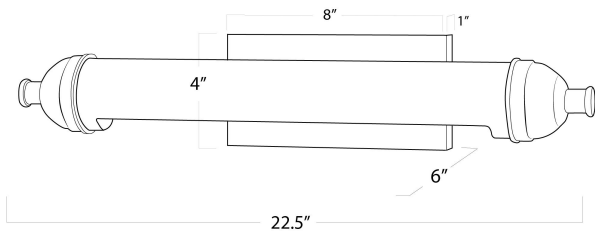

REGINA ANDREW

DETROIT

SPECIFICATION SHEET

Devon Picture Light Large
15-1175ORB

HEIGHT	4
WIDTH	22.5
DEPTH	6
SHADE DIMS	N/A
SHADE COLOR	N/A
BULB QTY	2
BULB TYPE	T Type Medium Base (E26)
SOCKET	E26 Keyless. Switch on Cord
WATTAGE	25 Watt Max
WIRING TYPE	Hard Wire or Pinup
BACKPLATE	8 x 4 x 1
JUNCTION BOX	2 in from top, 2 in from bottom, 11.25 in from side
MATERIAL	Steel
FINISH	Oil Rubbed Bronze
NOTES	N/A
FREIGHT ONLY	No