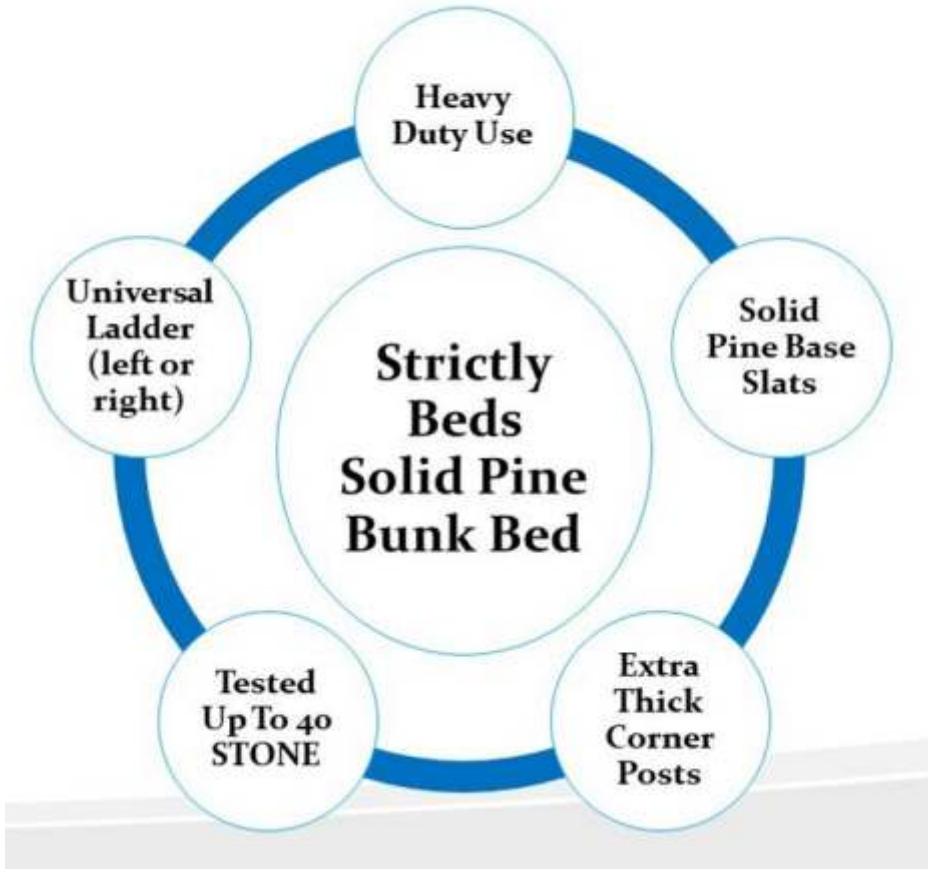

Bed Size (External Dimensions)	A Length	B Height	C Width	D Clearance	E Front	F Depth	G Extends
2ft 6 Small Single, SHORT LENGTH	173cm	120cm	85cm	77cm	120cm	40cm	30cm
3ft Single, SHORT LENGTH	173cm	120cm	98cm	77cm	120cm	40cm	30cm
2ft 6 Small Single	202cm	120cm	85cm	77cm	150cm	40cm	30cm
3ft Single	202cm	120cm	98cm	77cm	150cm	40cm	30cm
4ft Small Double	202cm	120cm	129cm	77cm	150cm	40cm	30cm
4ft Small Double, SHORT LENGTH	173cm	120cm	129cm	77cm	120cm	40cm	30cm
4ft 6 Double	202cm	120cm	143cm	77cm	150cm	40cm	30cm
EURO Size, 3ft Single (Extra Long)	212cm	120cm	98cm	77cm	160cm	40cm	30cm
Mattress (External Dimensions)	Mattress Size	Max Thickness		Total Boxes	Total Weight		
2ft 6 Small Single, SHORT LENGTH	75cm by 160cm	20cm		2	35KG		
3ft Single, SHORT LENGTH	90cm by 160cm	20cm		2	35KG		
2ft 6 Small Single	75cm by 190cm	20cm		2	35KG		
3ft Single	90cm by 190cm	20cm		2	35KG		
4ft Small Double	120cm by 190cm	20cm		2	43KG		
4ft Small Double, SHORT LENGTH	120cm by 160cm	20cm		2	43KG		
4ft 6 Double	137cm by 190cm	20cm		2	43KG		
EURO Size, 3ft Single (Extra Long)	90cm by 200cm	20cm		2	35KG		

Universal Ladder

Can go to the left or right side

Size DOES Matter !!
This bed is made using a thicker, stronger 60mm corner post
Cheaper models can use a lot thinner to save costs.

This bed has been tested to take a weight up to 40 stone (254kg)
(subject to conditions)