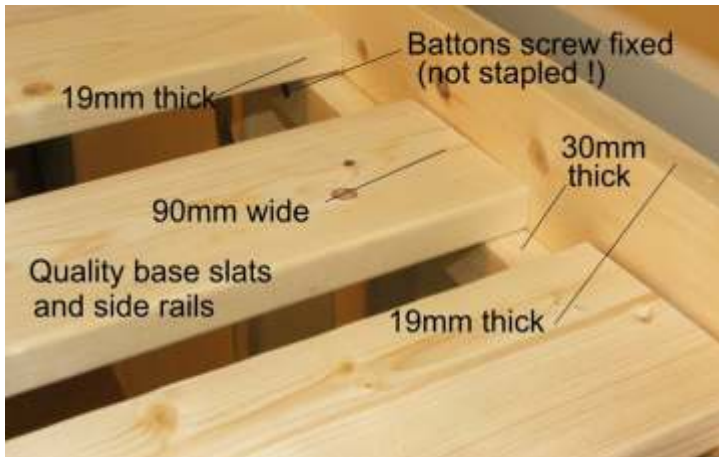

Bed Size (External Dimensions)	A Length	B Height	C Width	D Clearance	E Front	F Depth	G Extends
2ft 6 Small Single, SHORT LENGTH	173cm	120cm	85cm	77cm	120cm	40cm	30cm
3ft Single, SHORT LENGTH	173cm	120cm	98cm	77cm	120cm	40cm	30cm
2ft 6 Small Single	202cm	120cm	85cm	77cm	150cm	40cm	30cm
3ft Single	202cm	120cm	98cm	77cm	150cm	40cm	30cm
4ft Small Double	202cm	120cm	129cm	77cm	150cm	40cm	30cm
4ft Small Double, SHORT LENGTH	173cm	120cm	129cm	77cm	120cm	40cm	30cm
4ft 6 Double	202cm	120cm	143cm	77cm	150cm	40cm	30cm
EURO Size, 3ft Single (Extra Long)	212cm	120cm	98cm	77cm	160cm	40cm	30cm
Mattress (External Dimensions)	Mattress Size	Max Thickness		Total Boxes	Total Weight		
2ft 6 Small Single, SHORT LENGTH	75cm by 160cm	20cm		2	35KG		
3ft Single, SHORT LENGTH	90cm by 160cm	20cm		2	35KG		
2ft 6 Small Single	75cm by 190cm	20cm		2	35KG		
3ft Single	90cm by 190cm	20cm		2	35KG		
4ft Small Double	120cm by 190cm	20cm		2	43KG		
4ft Small Double, SHORT LENGTH	120cm by 160cm	20cm		2	43KG		
4ft 6 Double	137cm by 190cm	20cm		2	43KG		
EURO Size, 3ft Single (Extra Long)	90cm by 200cm	20cm		2	35KG		

Universal Ladder

Can go to the left or right side

Size DOES Matter !!
This bed is made using a thicker, stronger 60mm corner post
Cheaper models can use a lot thinner to save costs.

This bed has been tested to take a weight up to 40 stone (254kg)
(subject to conditions)