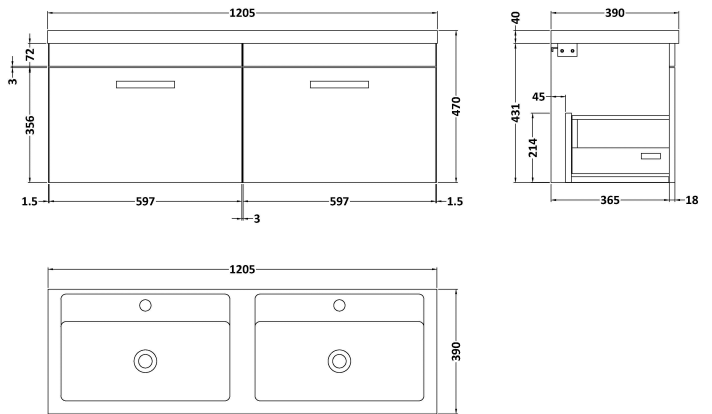

CUSTOMER DATA SHEET

DESCRIPTION: 1200 Wh 2-Drawer Vanity W/Double Basin

CUSTOMER DATA SHEET - FURNITURE

DESCRIPTION: 600 Wall Hung Single Drawer Basin Unit

PRODUCT DIMENSIONS

Height (mm)	Width (mm)	Depth (mm)	Nett Wgt Kg
430	600	383	16

PACKAGING DIMENSIONS

Height (mm)	Width (mm)	Depth (mm)	Gross Wgt Kg
450	620	405	16

PACKAGING DATA

Box Colour	Brown Cardboard Box		
Box Qty	1	Label Colour	White Label
Label Size	100 x 50	Label Qty	2

OUTER BOX DIMENSIONS (If Applicable)

CUSTOMER DATA SHEET - CERAMICS

DESCRIPTION: Double Polymarble Basin 1205 X 390

PRODUCT DIMENSIONS

Height (mm)	Width (mm)	Depth (mm)	Nett Wgt Kg
390	1205	157	18.12

PACKAGING DIMENSIONS

Height (mm)	Width (mm)	Depth (mm)	Gross Wgt Kg
100	1205	400	18.12

PACKAGING DATA

Box Colour	Brown Cardboard Box - Printed		
Box Qty	1	Label Colour	White Label
Label Size	100 x 50	Label Qty	2

OUTER BOX DIMENSIONS (If Applicable)

Height (mm)	Width (mm)	Depth (mm)	Gross Wgt Kg