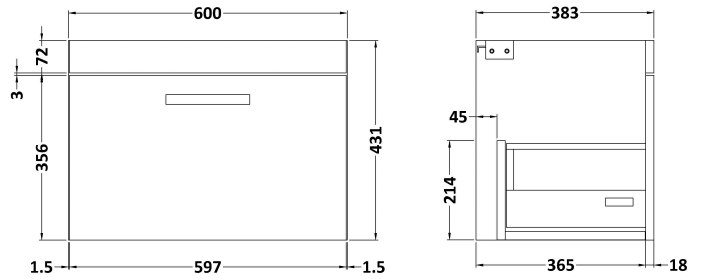

CUSTOMER DATA SHEET

DESCRIPTION: 1200 Wh 2-Drawer Vanity W/Double Basin

CUSTOMER DATA SHEET - FURNITURE

DESCRIPTION: 600 Wall Hung Single Drawer Basin Unit

PRODUCT DIMENSIONS

Height (mm)	Width (mm)	Depth (mm)	Nett Wgt Kg
430	600	383	16

PACKAGING DIMENSIONS

Height (mm)	Width (mm)	Depth (mm)	Gross Wgt Kg
450	620	405	16

PACKAGING DATA

Box Colour	Brown Cardboard Box		
Box Qty	1	Label Colour	White Label
Label Size	100 x 50	Label Qty	2

OUTER BOX DIMENSIONS (If Applicable)

CUSTOMER DATA SHEET - CERAMICS

DESCRIPTION: Double Polymarble Basin 1205 X 390

PRODUCT DIMENSIONS

Height (mm)	Width (mm)	Depth (mm)	Nett Wgt Kg
390	1205	157	18.12

PACKAGING DIMENSIONS

Height (mm)	Width (mm)	Depth (mm)	Gross Wgt Kg
100	1205	400	18.12

PACKAGING DATA

Box Colour	Brown Cardboard Box - Printed		
Box Qty	1	Label Colour	White Label
Label Size	100 x 50	Label Qty	2

OUTER BOX DIMENSIONS (If Applicable)

Height (mm)	Width (mm)	Depth (mm)	Gross Wgt Kg