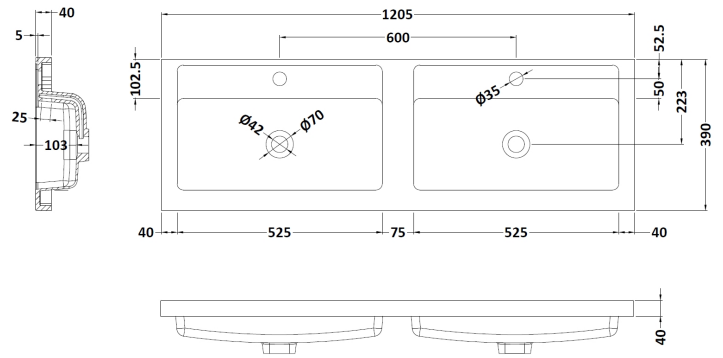

CUSTOMER DATA SHEET

DESCRIPTION: 1200 Wh 2-Drawer Vanity W/Double Basin

CUSTOMER DATA SHEET - FURNITURE

DESCRIPTION: 600 Wall Hung Single Drawer Basin Unit

PRODUCT DIMENSIONS

Height (mm)	Width (mm)	Depth (mm)	Nett Wgt Kg
430	600	383	16

PACKAGING DIMENSIONS

Height (mm)	Width (mm)	Depth (mm)	Gross Wgt Kg
450	620	405	16

PACKAGING DATA

Box Colour	Brown Cardboard Box		
Box Qty	1	Label Colour	White Label
Label Size	100 x 50	Label Qty	2

OUTER BOX DIMENSIONS (If Applicable)

Height (mm)	Width (mm)	Depth (mm)	Gross Wgt Kg

PRODUCT DETAILS

Country of Origin	United Kingdom			
Fitting Instruction	No			
Constr' Method	Cam & Wood Dowel			
Cabinet Finish	MFC Smooth Matt			
Cab Thickness (mm)	18			
Drawer Included	Yes			
No of Shelves	0			
Hinge Inc'	Not Applicable			
Fixings Inc'	Yes			
Handle Inc'	Yes, Supplied			
Handle Type	Strap			
Certification	FSC	Yes	CE	N/A
Colour	Stone Grey			
Constr' Type	Rigid			
Fascia Finish	MFC Smooth Matt			
Fas Thickness (mm)	18			
Drawer Type	80mm High Metal Softclose			
Hinge Type	Not Applicable			
Adjustable Legs	No, Not Required			
Handle Style	Contemporary			
Waste Shroud	Yes			

CUSTOMER DATA SHEET - CERAMICS

DESCRIPTION: Double Polymarble Basin 1205 X 390

PRODUCT DIMENSIONS

Height (mm)	Width (mm)	Depth (mm)	Nett Wgt Kg
390	1205	157	18.12

PACKAGING DIMENSIONS

Height (mm)	Width (mm)	Depth (mm)	Gross Wgt Kg
100	1205	400	18.12