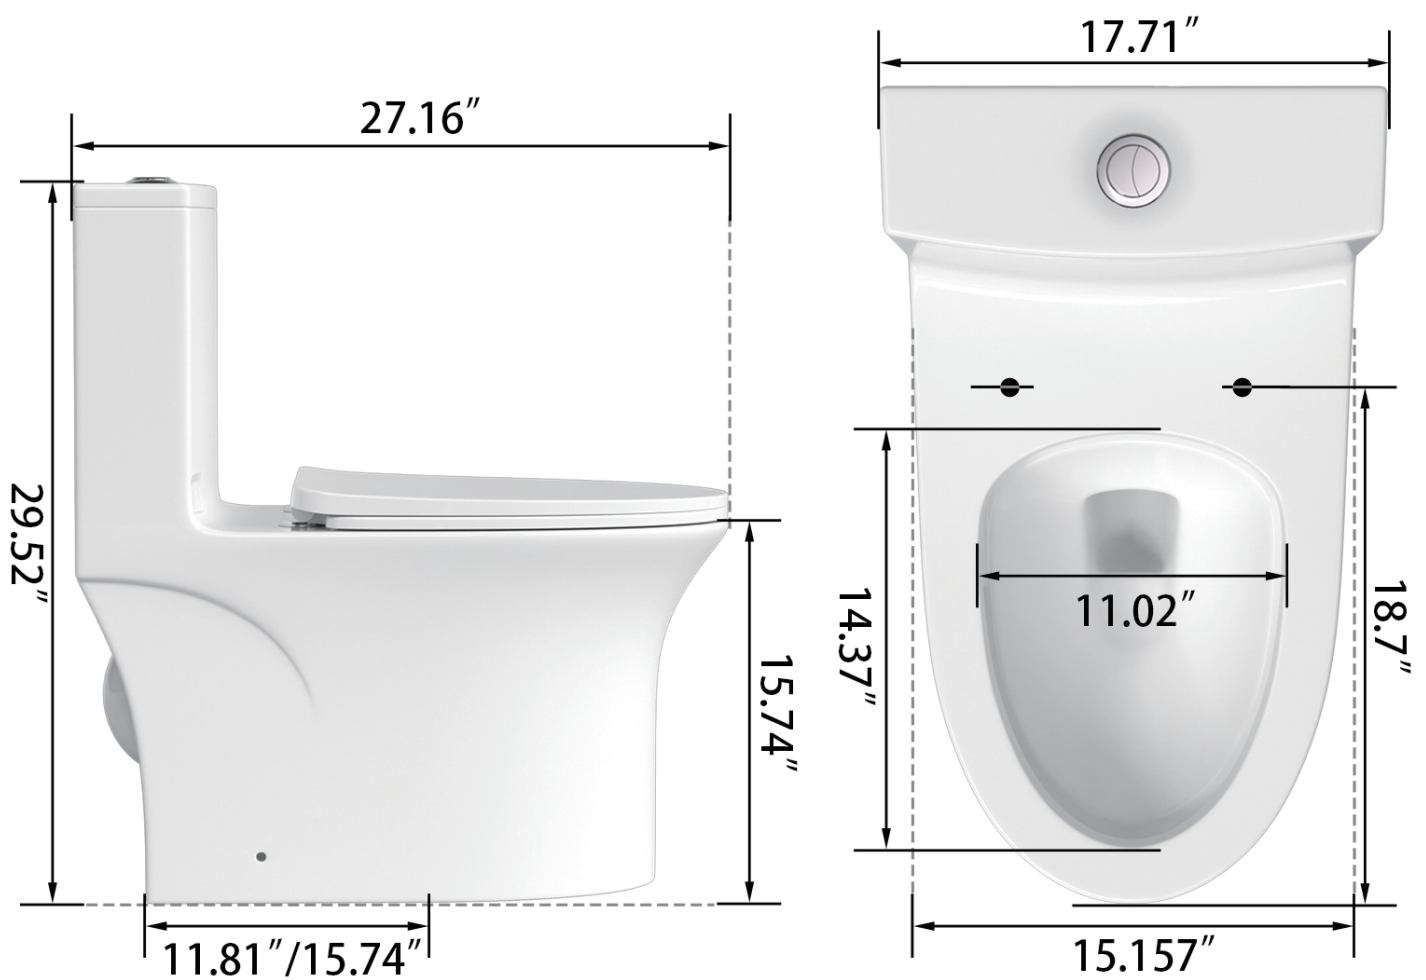

Dimension/Specification

Sku RX-T10W