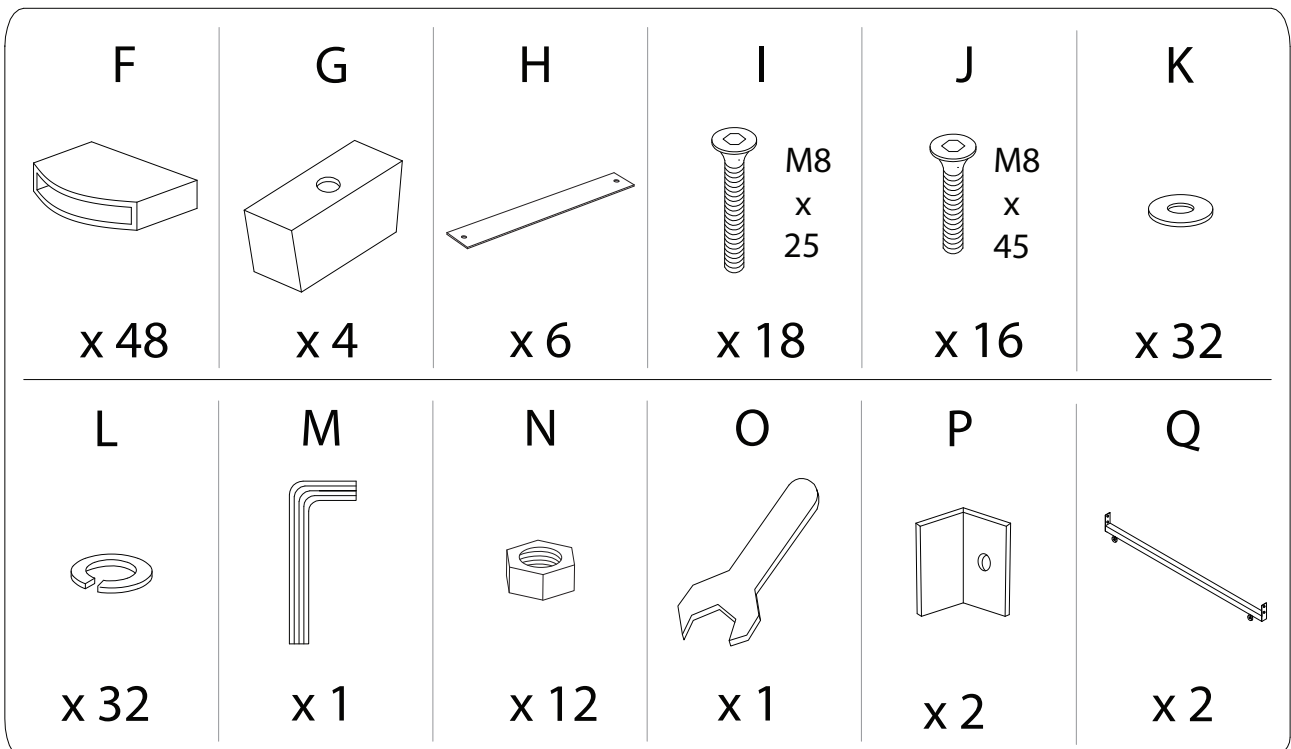

Daybed

Installation & Assembly

		
		45'
		
		2

1

2

3

E	O	J	K	L	G	M
						
x 12	x 24	x 4	x 4	x 4	x 4	x 1

4

Q	D	I	K	L	M
					
x 2	x 2	x 8	x 8	x 8	x 1

5

6

L

R