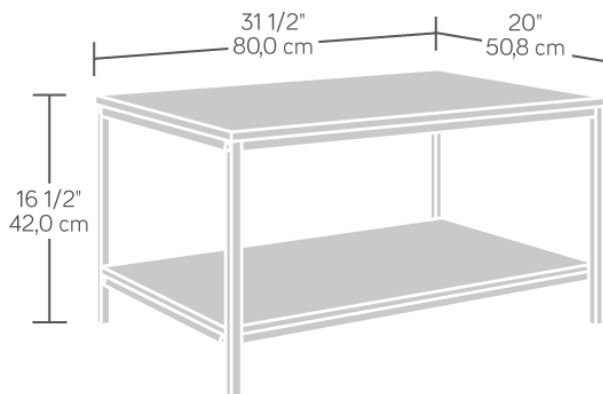

PRODUCT INFORMATION SHEET

INDUSTRIAL STYLE COFFEE TABLE

FURNITURE

Features:

- Industrial style coffee table
- Open shelving for storage and display.
- Finished on all sides for versatile placement.
- Durable, black metal frame.
- Charter Oak finish.

Dimensions:

Width	80 cm
Depth	50.8 cm
Height	42 cm
Carton Height	6.5 cm
Carton Width	87.5 cm
Carton Depth	61.6 cm
Box Volume	0.036 cbm
Weight (gross)	12.70 kg

N.B: All measurements are approximate