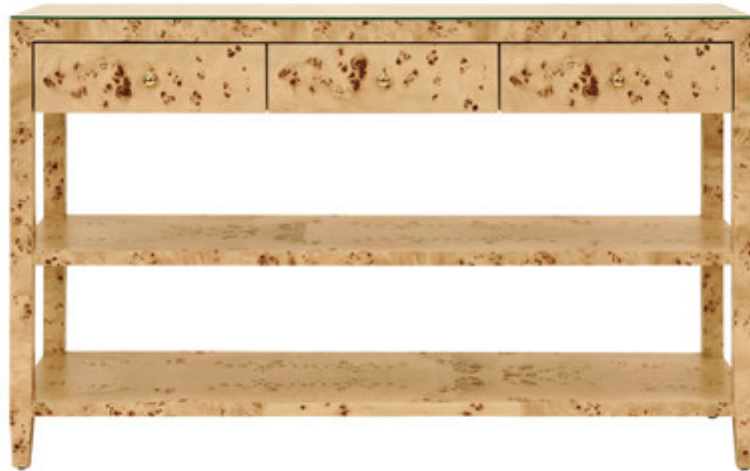

WORLDS AWAY

BRIAR BW

THREE DRAWER CONSOLE WITH TWO OPEN SHELVES IN BURL WOOD WITH
POLISHED BRASS KNOBS AND GLASS TOP

Distance between shelves: 9.75" H Top; 10" H Bottom

*Burl wood has natural variations and may differ slightly between panels.

Finish Sample Code: V04DBW