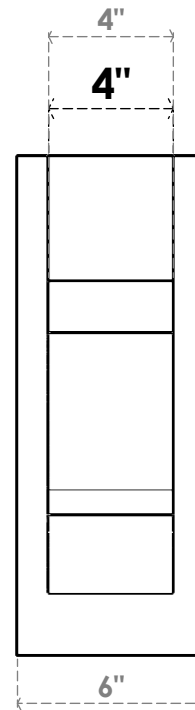

ITEM NUMBER: OUTUROC040X060X12000X16000X040X020X040BOA44RCPR

4"W TOP X 6"W BACK X 12"D X 16"H X 4"T TOP X 2"T BACK TIMBERTHANE ROUGH CEDAR BALBOA FAUX WOOD OPEN OUTLOOKER, BLOCK TOP AND BACK, 4"W CLOSED BRACE, PRIMED TAN

SIDE PROFILE

FRONT PROFILE

ISOMETRIC

GENERATED DATE : 07/05/2023

EKENA MILLWORK
2300 WEST MAIN ST.
CLARKSVILLE, TX 75426
TOLL FREE: 866-607-0453
WWW.EKENAMILLWORK.COM

NOTES

1. INSTALLATION TO BE COMPLETED IN ACCORDANCE WITH MANUFACTURER'S SPECIFICATIONS.
2. DRAWING MAY NOT BE TO SCALE
3. THIS DRAWING IS INTENDED FOR DESIGN AND PLANNING PURPOSES ONLY.
4. ALL INFORMATION CONTAINED HEREIN WAS CURRENT AT THE TIME OF DEVELOPMENT BUT MUST BE REVIEWED AND APPROVED BY THE PRODUCT MANUFACTURER TO BE CONSIDERED ACCURATE.
5. TIMBERTHANE ARCHITECTURAL PRODUCTS ARE MADE FROM HIGH DENSITY URETHANE AND COME FACTORY PRIMED