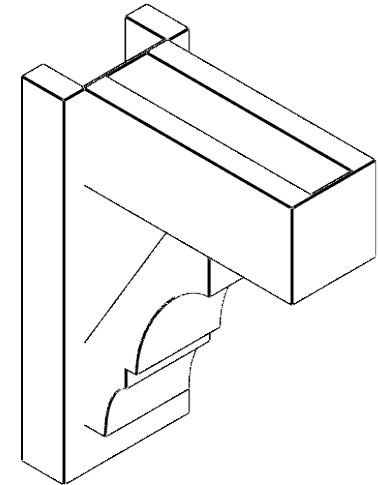

ITEM NUMBER: OUTUROC040X060X12000X16000X040X020X040BOA44RCPR

4"W TOP X 6"W BACK X 12"D X 16"H X 4"T TOP X 2"T BACK TIMBERTHANE ROUGH CEDAR BALBOA FAUX WOOD OPEN OUTLOOKER, BLOCK TOP AND BACK, 4"W CLOSED BRACE, PRIMED TAN

SIDE PROFILE

FRONT PROFILE

ISOMETRIC

GENERATED DATE : 07/05/2023

EKENA MILLWORK
2300 WEST MAIN ST.
CLARKSVILLE, TX 75426
TOLL FREE: 866-607-0453
WWW.EKENAMILLWORK.COM

NOTES

1. INSTALLATION TO BE COMPLETED IN ACCORDANCE WITH MANUFACTURER'S SPECIFICATIONS.
2. DRAWING MAY NOT BE TO SCALE
3. THIS DRAWING IS INTENDED FOR DESIGN AND PLANNING PURPOSES ONLY.
4. ALL INFORMATION CONTAINED HEREIN WAS CURRENT AT THE TIME OF DEVELOPMENT BUT MUST BE REVIEWED AND APPROVED BY THE PRODUCT MANUFACTURER TO BE CONSIDERED ACCURATE.
5. TIMBERTHANE ARCHITECTURAL PRODUCTS ARE MADE FROM HIGH DENSITY URETHANE AND COME FACTORY PRIMED