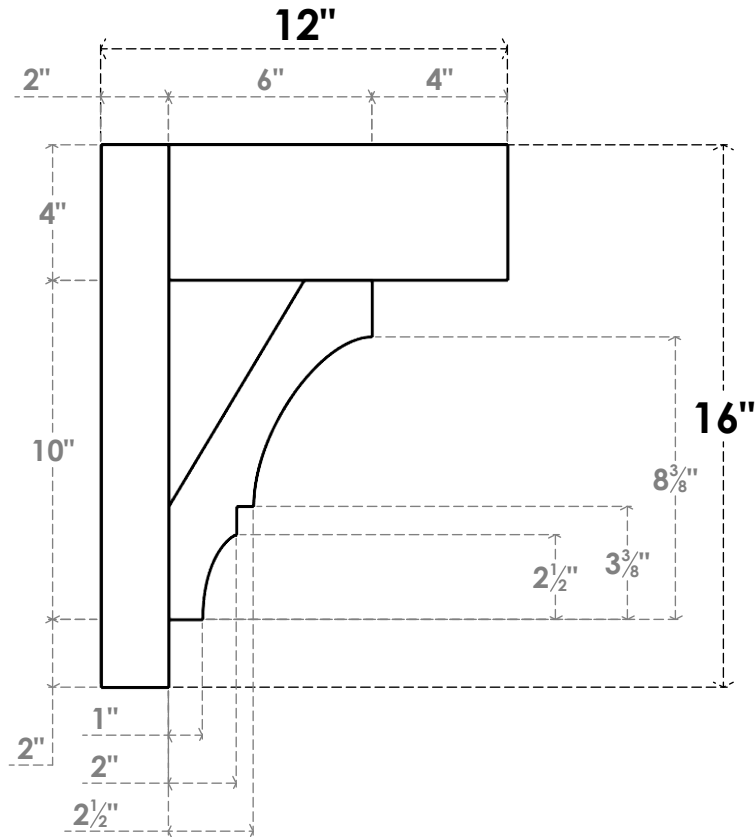

ITEM NUMBER: OUTUROC040X060X12000X16000X040X020X040BOA44RCPR

4"W TOP X 6"W BACK X 12"D X 16"H X 4"T TOP X 2"T BACK TIMBERTHANE ROUGH CEDAR BALBOA FAUX WOOD OPEN OUTLOOKER, BLOCK TOP AND BACK, 4"W CLOSED BRACE, PRIMED TAN

SIDE PROFILE

FRONT PROFILE

ISOMETRIC

GENERATED DATE : 07/05/2023

EKENA MILLWORK
2300 WEST MAIN ST.
CLARKSVILLE, TX 75426
TOLL FREE: 866-607-0453
WWW.EKENAMILLWORK.COM

NOTES

1. INSTALLATION TO BE COMPLETED IN ACCORDANCE WITH MANUFACTURER'S SPECIFICATIONS.
2. DRAWING MAY NOT BE TO SCALE
3. THIS DRAWING IS INTENDED FOR DESIGN AND PLANNING PURPOSES ONLY.
4. ALL INFORMATION CONTAINED HEREIN WAS CURRENT AT THE TIME OF DEVELOPMENT BUT MUST BE REVIEWED AND APPROVED BY THE PRODUCT MANUFACTURER TO BE CONSIDERED ACCURATE.
5. TIMBERTHANE ARCHITECTURAL PRODUCTS ARE MADE FROM HIGH DENSITY URETHANE AND COME FACTORY PRIMED