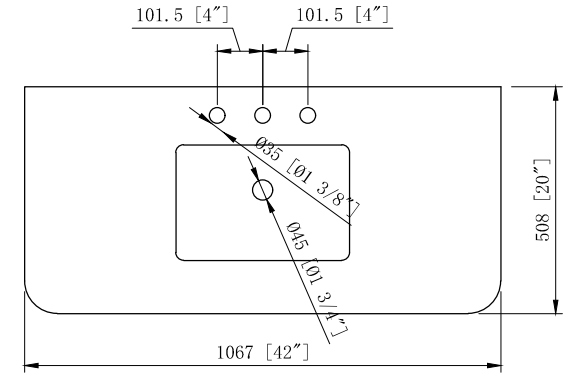

Dimensions

42" Bathroom Vanity

42 in. W x 20 in. D x 20 in. H
(106.7 cm x 50.8 cm x 50.8 cm)

Top View

Back View