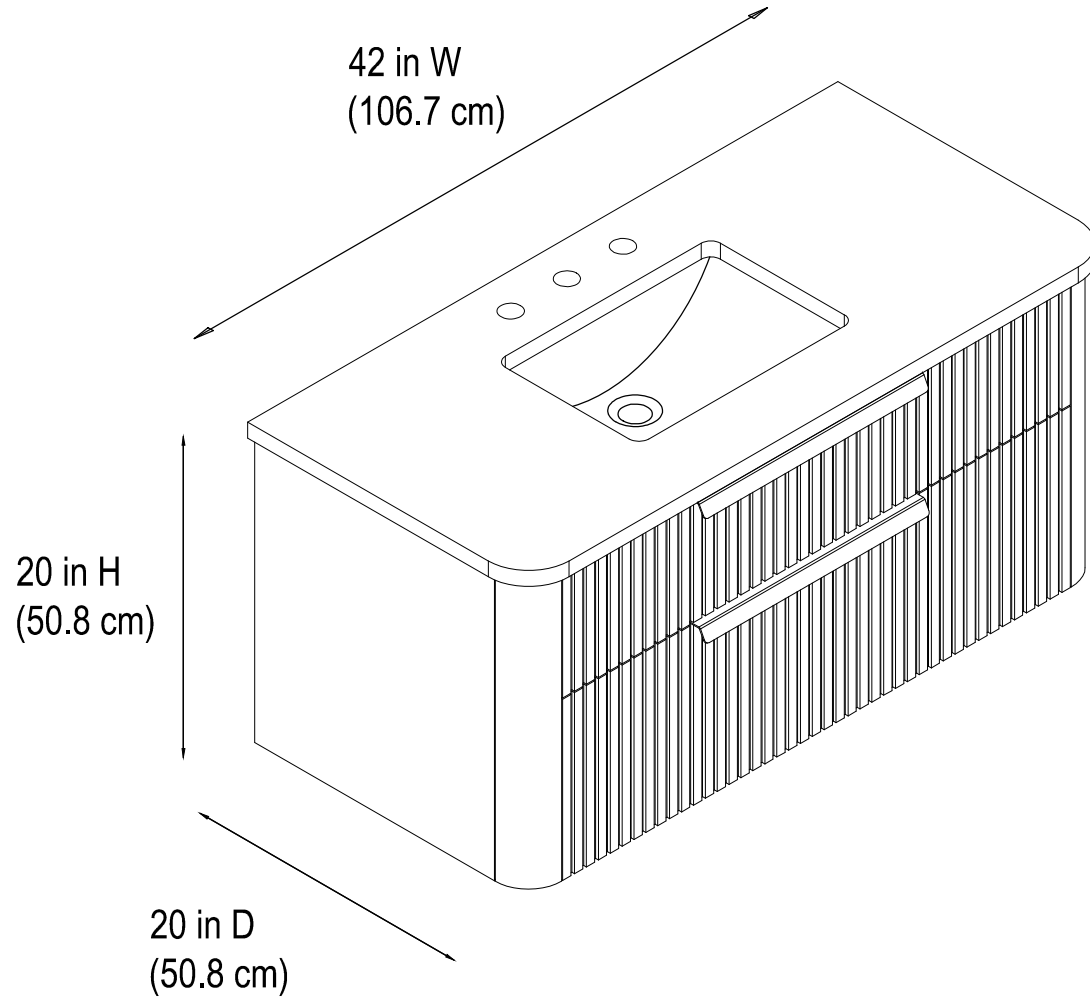

Dimensions

42" Bathroom Vanity

42 in. W x 20 in. D x 20 in. H
(106.7 cm x 50.8 cm x 50.8 cm)

Top View

Back View