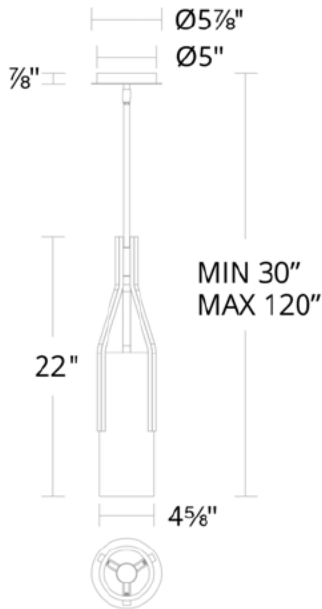

Project:

Location:

Fixture Type:

Catalog Number:

AVAILABLE FINISHES:

Firenze

PD-40222

PRODUCT DESCRIPTION

FEATURES

- Driver concealed within the canopy
- First quality Spanish alabaster
- Natural stone features unique veining and color variation
- Slope ceiling adaptable. Hang straight swivels up to 90 degrees
- Spin-on round canopy with minimal hardware
- Three 12" and one 6" down rods included (additional sold separately)

REPLACEMENT PARTS

- RPL-GLA-40222 - Replacement Alabaster
- RPL-ROD-IN06-AB - 6" Rod
- RPL-ROD-IN06-AN - 6" Rod
- RPL-ROD-IN12-AB - 12" Rod
- RPL-ROD-IN12-AN - 12" Rod

PD-40222

Model & Size	Color Temp	Finish	LED Watts	LED Lumens	Delivered Lumens
○ PD-40222 22"	3000K 3000K	○ AB Aged Brass ○ AN Antique Nickel	11.1W 11.1W	894 894	806 806